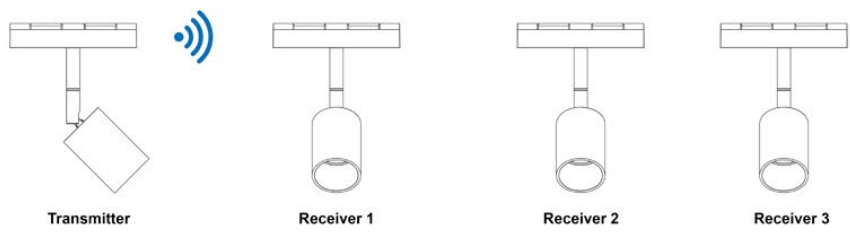

ESSENTIAL Lighting Accessible via Smartphone

Customizable limitless lighting patterns to fit the atmosphere and feel of any given space