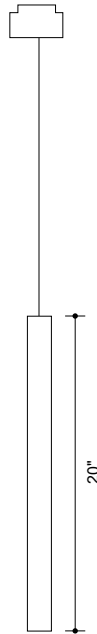

# 3300-EXT-SN Surface Housing and Plaster Housing

RECESSED

3300-EXT-SN-PH with 888-SN-10C

SURFACE

3300-EXT-SN-SH with 900-SN-FL-10C

PENDANT

3300-EXT-SN-PM with 6005-SN-CYL-10C

SNAP utilizes a custom housing to electrify modules that Snap-in-Place. This SIP feature enables quick installs and fluid modular configuration. Unlimited options are possible with modular design.

PH

SH

3300-EXT-SN	LENGTH	FINISH
		<b>BLK</b>
<b>HOUSING</b> PH = Plaster Housing SH = Surface Housing PM = Pendant Mount*	Specify length	<b>BLK=Black</b>

\*Pendant Height Required

888-SN	LENGTH	FINISH	OPTIC
		<b>BLK</b>	
		<b>BLK=Black</b>	<b>NW = Narrow</b> <b>WD = Wide</b>
<b>5C</b>	5 Cell - 90+CRI, 3000K, 6.5W, 580lm		
<b>10C</b>	10 Cell - 90+CRI, 3000K, 12W, 1156lm		
<b>15C</b>	15 Cell - 90+CRI, 3000K, 18W, 1734lm		

900-SN-FL	LENGTH	FINISH
		<b>BLK</b>
		<b>BLK=Black</b>
<b>5C</b>	5 Cell - 90+CRI, 3000K, 9.2W, 469lm	
<b>10C</b>	10 Cell - 90+CRI, 3000K, 18.4W, 938lm	
<b>15C</b>	15 Cell - 90+CRI, 3000K, 27.5W, 1407lm	

# 6005-SN CYL-AC Extended Pendant Cylinders

6005-SN-CYL-AC	FINISH	OPTIC
	<b>BLK</b>	
90+CRI, 3000K, 6.4W, 626 lm	<b>BLK=Black</b>	<b>NW = Narrow</b>

NOTE: These specifications are subject to change without notice