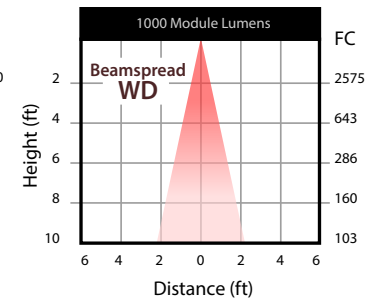

PH

SH

3300-EXT-SN	LENGTH	FINISH
		<b>BLK</b>
<b>HOUSING</b> PH = Plaster Housing SH = Surface Housing PM = Pendant Mount*	Specify length	<b>BLK=Black</b>

\*Pendant Height Required

888-SN	LENGTH	FINISH	OPTIC
		<b>BLK</b>	
		<b>BLK=Black</b>	<b>NW = Narrow</b> <b>WD = Wide</b>
<b>5C</b>	5 Cell - 90+CRI, 3000K, 6.5W, 580lm		
<b>10C</b>	10 Cell - 90+CRI, 3000K, 12W, 1156lm		
<b>15C</b>	15 Cell - 90+CRI, 3000K, 18W, 1734lm		

900-SN-FL	LENGTH	FINISH
		<b>BLK</b>
		<b>BLK=Black</b>
<b>5C</b>	5 Cell - 90+CRI, 3000K, 9.2W, 469lm	
<b>10C</b>	10 Cell - 90+CRI, 3000K, 18.4W, 938lm	
<b>15C</b>	15 Cell - 90+CRI, 3000K, 27.5W, 1407lm	