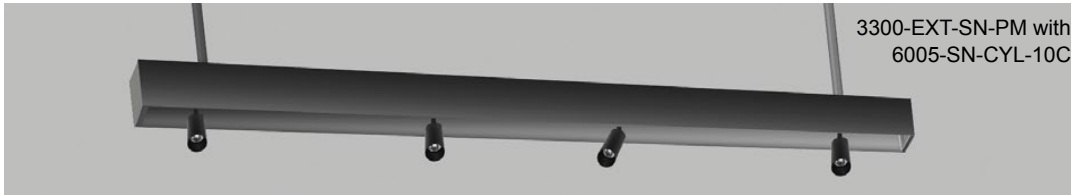

# 3300-EXT-SN Surface Housing and Plaster Housing

RECESSED

3300-EXT-SN-PH with 888-SN-10C

SURFACE

3300-EXT-SN-SH with 900-SN-FL-10C

PENDANT

3300-EXT-SN-PM with 6005-SN-CYL-10C

SNAP utilizes a custom housing to electrify modules that Snap-in-Place. This SIP feature enables quick installs and fluid modular configuration. Unlimited options are possible with modular design.

PH

SH

3300-EXT-SN	LENGTH	FINISH
		<b>BLK</b>
<b>HOUSING</b> PH = Plaster Housing SH = Surface Housing PM = Pendant Mount*	Specify length	<b>BLK=Black</b>

\*Pendant Height Required

888-SN	LENGTH	FINISH	OPTIC
		<b>BLK</b>	
		<b>BLK=Black</b>	<b>NW = Narrow</b> <b>WD = Wide</b>
<b>5C</b>	5 Cell - 90+CRI, 3000K, 6.5W, 580lm		
<b>10C</b>	10 Cell - 90+CRI, 3000K, 12W, 1156lm		
<b>15C</b>	15 Cell - 90+CRI, 3000K, 18W, 1734lm		

900-SN-FL	LENGTH	FINISH
		<b>BLK</b>
		<b>BLK=Black</b>
<b>5C</b>	5 Cell - 90+CRI, 3000K, 9.2W, 469lm	
<b>10C</b>	10 Cell - 90+CRI, 3000K, 18.4W, 938lm	
<b>15C</b>	15 Cell - 90+CRI, 3000K, 27.5W, 1407lm	