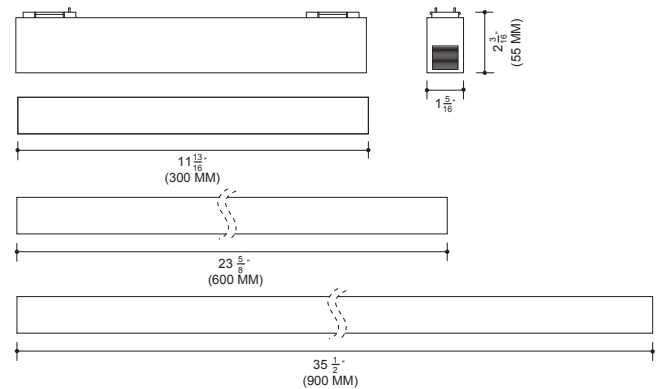

PH

SH

3300-EXT-SN	LENGTH	FINISH
		<b>BLK</b>
<b>HOUSING</b> PH = Plaster Housing SH = Surface Housing PM = Pendant Mount*	Specify length	<b>BLK=Black</b>

\*Pendant Height Required

888-SN	LENGTH	FINISH	OPTIC
		<b>BLK</b>	
		<b>BLK=Black</b>	<b>NW = Narrow</b> <b>WD = Wide</b>
<b>5C</b>	5 Cell - 90+CRI, 3000K, 6.5W, 580lm		
<b>10C</b>	10 Cell - 90+CRI, 3000K, 12W, 1156lm		
<b>15C</b>	15 Cell - 90+CRI, 3000K, 18W, 1734lm		

900-SN-FL	LENGTH	FINISH
		<b>BLK</b>
		<b>BLK=Black</b>
<b>5C</b>	5 Cell - 90+CRI, 3000K, 9.2W, 469lm	
<b>10C</b>	10 Cell - 90+CRI, 3000K, 18.4W, 938lm	
<b>15C</b>	15 Cell - 90+CRI, 3000K, 27.5W, 1407lm	