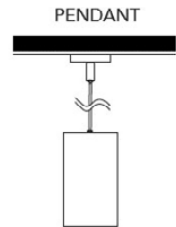

3300-EXT-SN Surface Housing and Plaster Housing

PENDANT

SNAP utilizes a custom housing to electrify modules that Snap-in-Place. This SIP feature enables quick installs and fluid modular configuration. Unlimited options are possible with modular design.

3300-EXT-SN	LENGTH	FINISH
		BLK
HOUSING PH = Plaster Housing SH = Surface Housing PM = Pendant Mount*	Specify length	BLK=Black

*Pendant Height Required