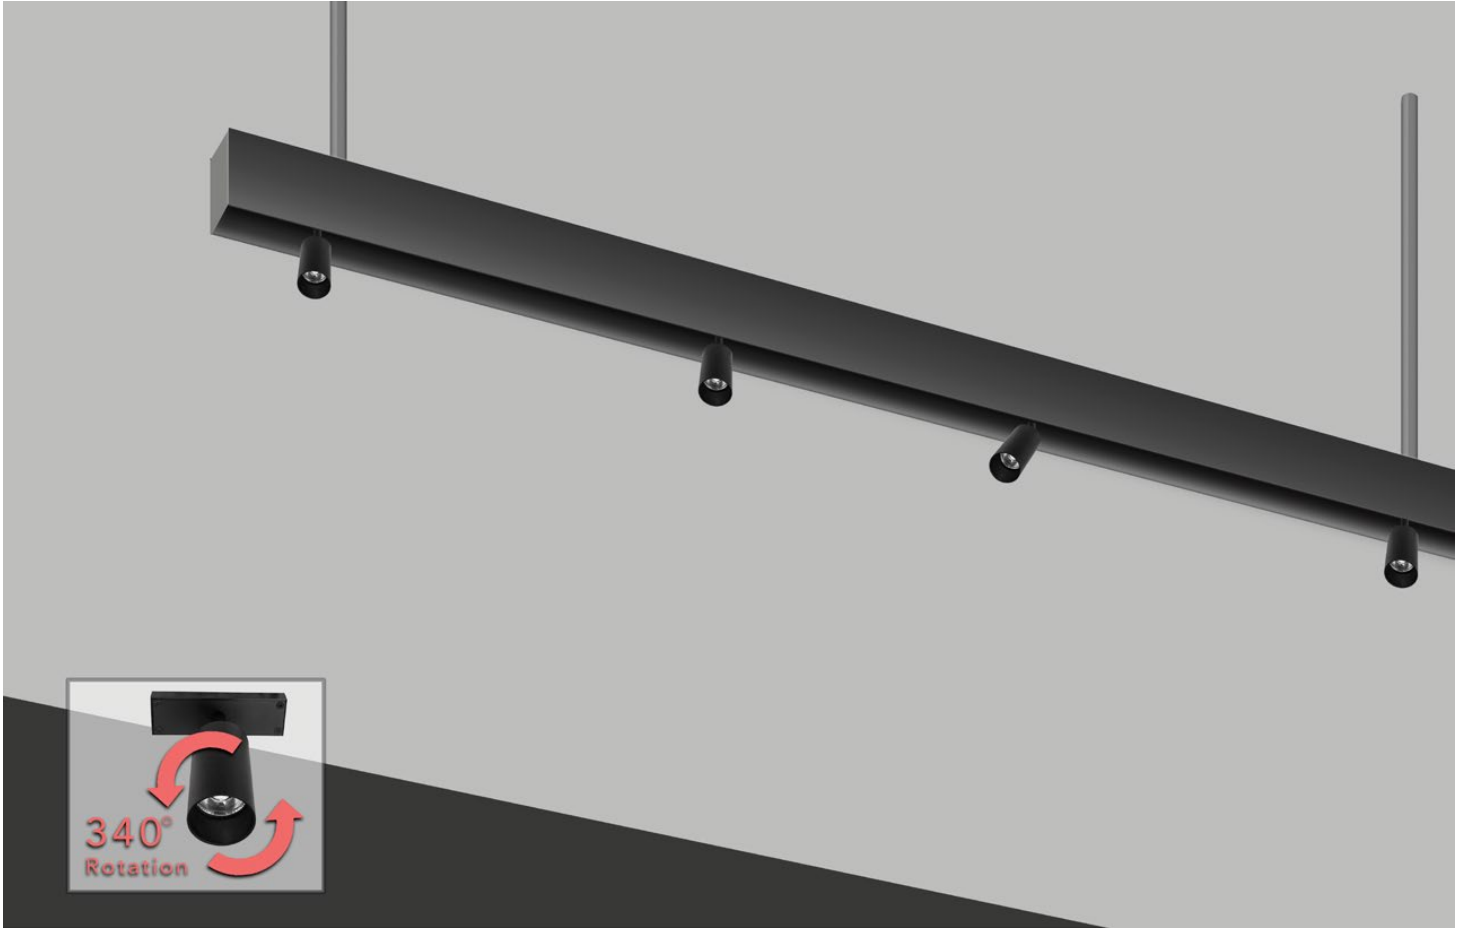

6005-SN CYL Adjustable Spot Modules

6005-SN-CYL	FINISH	OPTIC
	BLK	
90+CRI, 3000K, 6.4W, 626 lm	BLK=Black	NW = Narrow