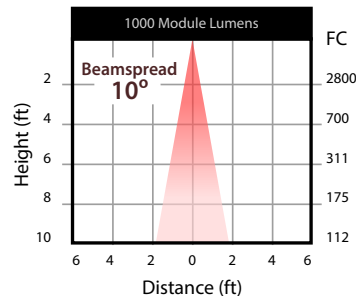

NOTE: These specifications are subject to change without notice

1306 DORIS AVE. OCEAN, NJ 07712 USA
800.462.7812 | 732.517.0800 | F: 732.517.0971
© 2018 SpecialtyLighting Industries, Inc.
www.specialtylightingindustries.com