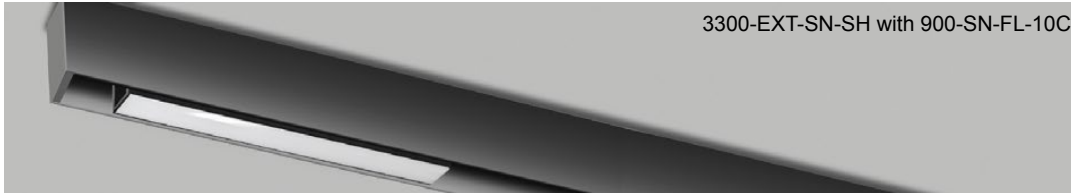

# 3300-EXT-SN Surface Housing and Plaster Housing

RECESSED

3300-EXT-SN-PH with 888-SN-10C

SURFACE

3300-EXT-SN-SH with 900-SN-FL-10C

PENDANT

3300-EXT-SN-PM with 6005-SN-CYL-10C

SNAP utilizes a custom housing to electrify modules that Snap-in-Place. This SIP feature enables quick installs and fluid modular configuration. Unlimited options are possible with modular design.

PH

SH

3300-EXT-SN	LENGTH	FINISH
		<b>BLK</b>
<b>HOUSING</b> PH = Plaster Housing SH = Surface Housing PM = Pendant Mount*	Specify length	<b>BLK=Black</b>

\*Pendant Height Required

888-SN	LENGTH	FINISH	OPTIC
		<b>BLK</b>	
		<b>BLK=Black</b>	<b>NW = Narrow</b> <b>WD = Wide</b>
<b>5C</b>	5 Cell - 90+CRI, 3000K, 6.5W, 580lm		
<b>10C</b>	10 Cell - 90+CRI, 3000K, 12W, 1156lm		
<b>15C</b>	15 Cell - 90+CRI, 3000K, 18W, 1734lm		

900-SN-FL	LENGTH	FINISH
		<b>BLK</b>
		<b>BLK=Black</b>
<b>5C</b>	5 Cell - 90+CRI, 3000K, 9.2W, 469lm	
<b>10C</b>	10 Cell - 90+CRI, 3000K, 18.4W, 938lm	
<b>15C</b>	15 Cell - 90+CRI, 3000K, 27.5W, 1407lm	