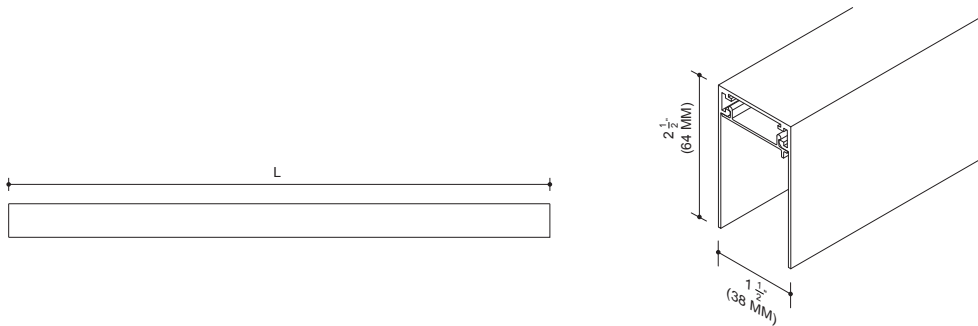

PH

SH

3300-EXT-SN	LENGTH	FINISH
		<b>BLK</b>
<b>HOUSING</b> PH = Plaster Housing SH = Surface Housing PM = Pendant Mount*	Specify length	<b>BLK=Black</b>

\*Pendant Height Required

888-SN	LENGTH	FINISH	OPTIC
		<b>BLK</b>	
		<b>BLK=Black</b>	<b>NW = Narrow</b> <b>WD = Wide</b>
<b>5C</b>	5 Cell - 90+CRI, 3000K, 6.5W, 580lm		
<b>10C</b>	10 Cell - 90+CRI, 3000K, 12W, 1156lm		
<b>15C</b>	15 Cell - 90+CRI, 3000K, 18W, 1734lm		