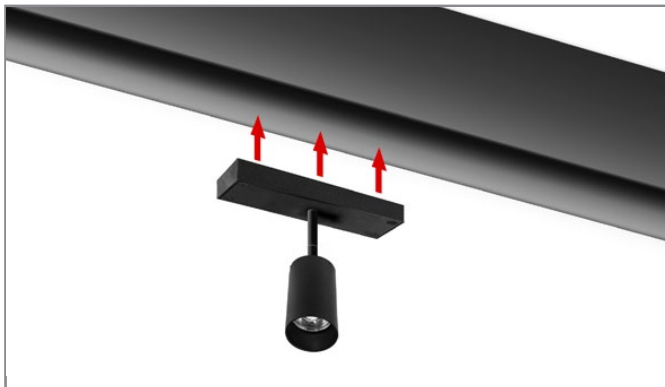

6005-SN CYL Adjustable Spot Modules

6005-SN-CYL	FINISH	OPTIC
	BLK	
90+CRI, 3000K, 6.4W, 626 lm	BLK=Black	NW = Narrow