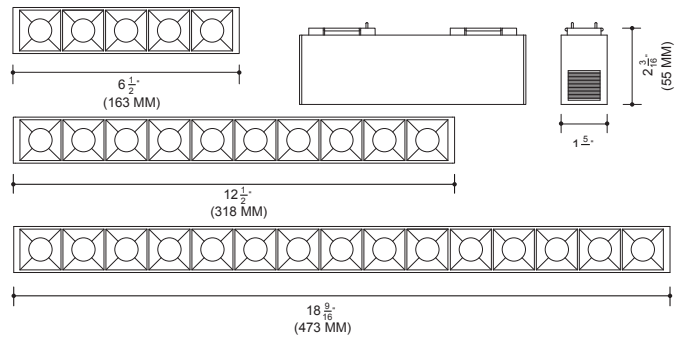

PH

SH

3300-EXT-SN	LENGTH	FINISH
		<b>BLK</b>
<b>HOUSING</b> PH = Plaster Housing SH = Surface Housing PM = Pendant Mount*	Specify length	<b>BLK=Black</b>

\*Pendant Height Required

888-SN	LENGTH	FINISH	OPTIC
		<b>BLK</b>	
		<b>BLK=Black</b>	<b>NW = Narrow</b> <b>WD = Wide</b>
<b>5C</b>	5 Cell - 90+CRI, 3000K, 6.5W, 580lm		
<b>10C</b>	10 Cell - 90+CRI, 3000K, 12W, 1156lm		
<b>15C</b>	15 Cell - 90+CRI, 3000K, 18W, 1734lm		