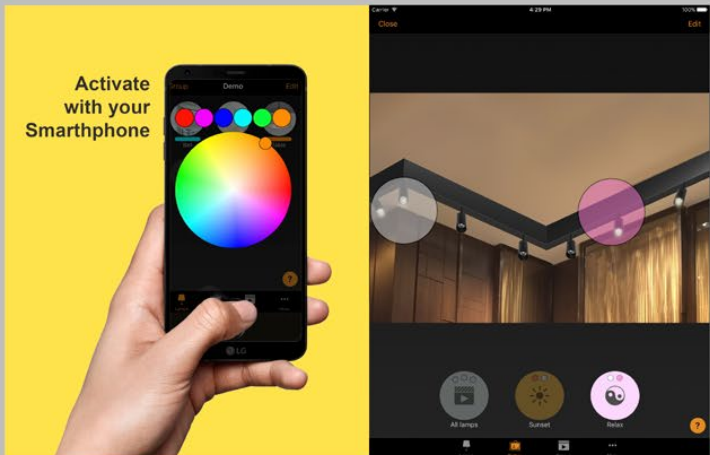

Wireless Bluetooth 4.0 Mesh Technology network operates without the need for additional controllers or gateway units. The 200ft distance enables a wide range of lighting arrangements while the exclusive Casambi-Bluetooth connection prevents the lighting system from interfering with other Blue tooth networks