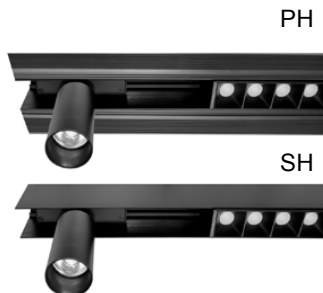

# 3300-EXT-SN Surface Housing and Plaster Housing

RECESSED

3300-EXT-SN-PH with 888-SN-10C

SURFACE

3300-EXT-SN-SH with 900-SN-FL-10C

PENDANT

3300-EXT-SN-PM with 6005-SN-CYL-10C

SNAP utilizes a custom housing to electrify modules that Snap-in-Place. This SIP feature enables quick installs and fluid modular configuration. Unlimited options are possible with modular design.

PH

SH

3300-EXT-SN	LENGTH	FINISH
		<b>BLK</b>
<b>HOUSING</b> PH = Plaster Housing SH = Surface Housing PM = Pendant Mount*	Specify length	<b>BLK=Black</b>

\*Pendant Height Required

888-SN	LENGTH	FINISH	OPTIC
		<b>BLK</b>	
		<b>BLK=Black</b>	<b>NW = Narrow</b> <b>WD = Wide</b>
<b>5C</b>	5 Cell - 90+CRI, 3000K, 6.5W, 580lm		
<b>10C</b>	10 Cell - 90+CRI, 3000K, 12W, 1156lm		
<b>15C</b>	15 Cell - 90+CRI, 3000K, 18W, 1734lm		