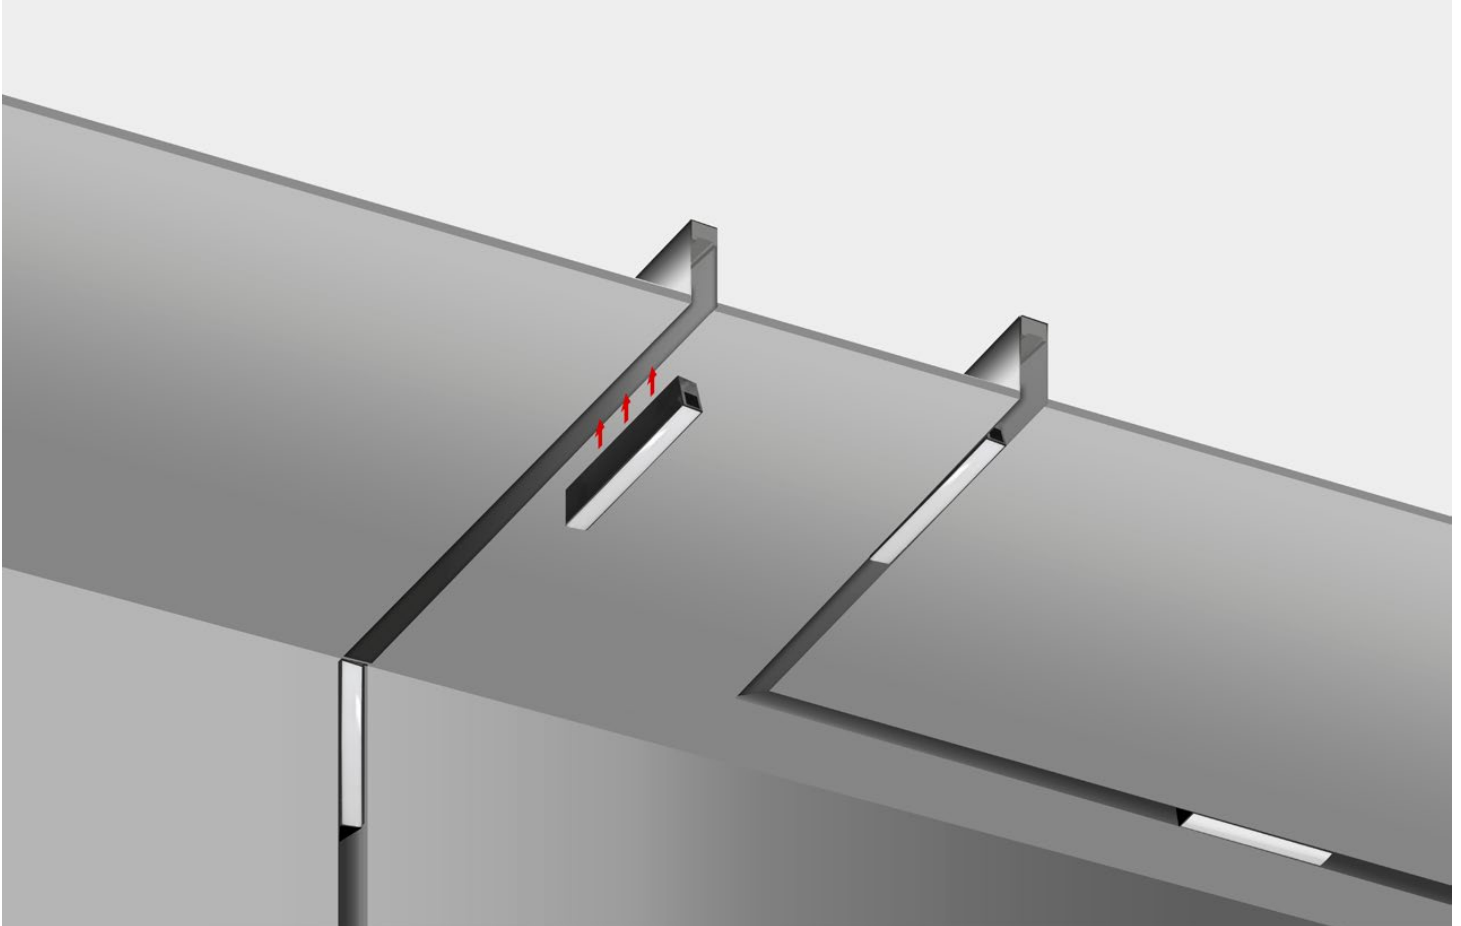

# 3300-EXT-SN Surface Housing and Plaster Housing

RECESSED

3300-EXT-SN-PH with 888-SN-10C

SURFACE

3300-EXT-SN-SH with 900-SN-FL-10C

PENDANT

3300-EXT-SN-PM with 6005-SN-CYL-10C

SNAP utilizes a custom housing to electrify modules that Snap-in-Place. This SIP feature enables quick installs and fluid modular configuration. Unlimited options are possible with modular design.

PH

SH

3300-EXT-SN	LENGTH	FINISH
		<b>BLK</b>
<b>HOUSING</b> PH = Plaster Housing SH = Surface Housing PM = Pendant Mount*	Specify length	<b>BLK=Black</b>

\*Pendant Height Required

888-SN	LENGTH	FINISH	OPTIC
		<b>BLK</b>	
		<b>BLK=Black</b>	<b>NW = Narrow</b> <b>WD = Wide</b>
<b>5C</b>	5 Cell - 90+CRI, 3000K, 6.5W, 580lm		
<b>10C</b>	10 Cell - 90+CRI, 3000K, 12W, 1156lm		
<b>15C</b>	15 Cell - 90+CRI, 3000K, 18W, 1734lm		