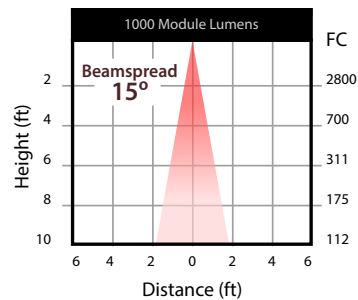

PH

SH

3300-EXT-SN	LENGTH	FINISH
		<b>BLK</b>
<b>HOUSING</b> PH = Plaster Housing SH = Surface Housing PM = Pendant Mount*	Specify length	<b>BLK=Black</b>

\*Pendant Height Required

888-SN	LENGTH	FINISH	OPTIC
		<b>BLK</b>	
		<b>BLK=Black</b>	<b>NW = Narrow</b> <b>WD = Wide</b>
<b>5C</b>	5 Cell - 90+CRI, 3000K, 6.5W, 580lm		
<b>10C</b>	10 Cell - 90+CRI, 3000K, 12W, 1156lm		
<b>15C</b>	15 Cell - 90+CRI, 3000K, 18W, 1734lm		

900-SN-FL	LENGTH	FINISH
		<b>BLK</b>
		<b>BLK=Black</b>
<b>5C</b>	5 Cell - 90+CRI, 3000K, 9.2W, 469lm	
<b>10C</b>	10 Cell - 90+CRI, 3000K, 18.4W, 938lm	
<b>15C</b>	15 Cell - 90+CRI, 3000K, 27.5W, 1407lm	