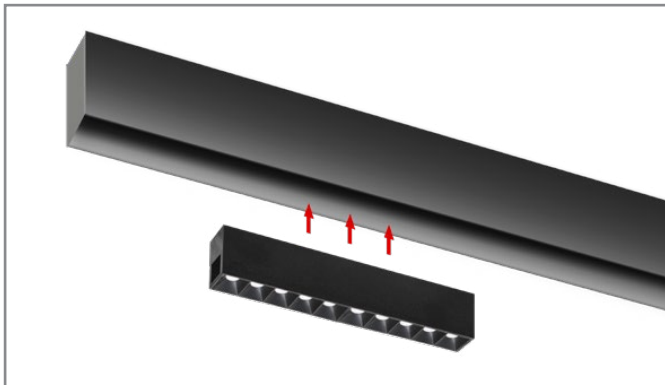

# 3300-EXT-SN Surface Housing and Plaster Housing

RECESSED

3300-EXT-SN-PH with 888-SN-10C

SURFACE

3300-EXT-SN-SH with 900-SN-FL-10C

PENDANT

3300-EXT-SN-PM with 6005-SN-CYL-10C

SNAP utilizes a custom housing to electrify modules that Snap-in-Place. This SIP feature enables quick installs and fluid modular configuration. Unlimited options are possible with modular design.

PH

SH

3300-EXT-SN	LENGTH	FINISH
		<b>BLK</b>
<b>HOUSING</b> PH = Plaster Housing SH = Surface Housing PM = Pendant Mount*	Specify length	<b>BLK=Black</b>

\*Pendant Height Required

888-SN	LENGTH	FINISH	OPTIC
		<b>BLK</b>	
		<b>BLK=Black</b>	<b>NW = Narrow</b> <b>WD = Wide</b>
<b>5C</b>	5 Cell - 90+CRI, 3000K, 6.5W, 580lm		
<b>10C</b>	10 Cell - 90+CRI, 3000K, 12W, 1156lm		
<b>15C</b>	15 Cell - 90+CRI, 3000K, 18W, 1734lm		