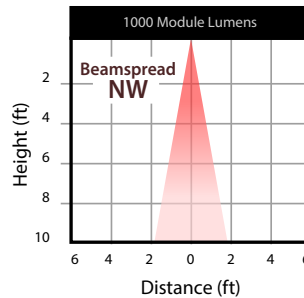

PH

SH

3300-EXT-SN	LENGTH	FINISH
		<b>BLK</b>
<b>HOUSING</b> PH = Plaster Housing SH = Surface Housing PM = Pendant Mount*	Specify length	<b>BLK=Black</b>

\*Pendant Height Required

888-SN	LENGTH	FINISH	OPTIC
		<b>BLK</b>	
		<b>BLK=Black</b>	<b>NW = Narrow</b> <b>WD = Wide</b>
<b>5C</b>	5 Cell - 90+CRI, 3000K, 6.5W, 580lm		
<b>10C</b>	10 Cell - 90+CRI, 3000K, 12W, 1156lm		
<b>15C</b>	15 Cell - 90+CRI, 3000K, 18W, 1734lm		

900-SN-FL	LENGTH	FINISH
		<b>BLK</b>
		<b>BLK=Black</b>
<b>5C</b>	5 Cell - 90+CRI, 3000K, 9.2W, 469lm	
<b>10C</b>	10 Cell - 90+CRI, 3000K, 18.4W, 938lm	
<b>15C</b>	15 Cell - 90+CRI, 3000K, 27.5W, 1407lm	