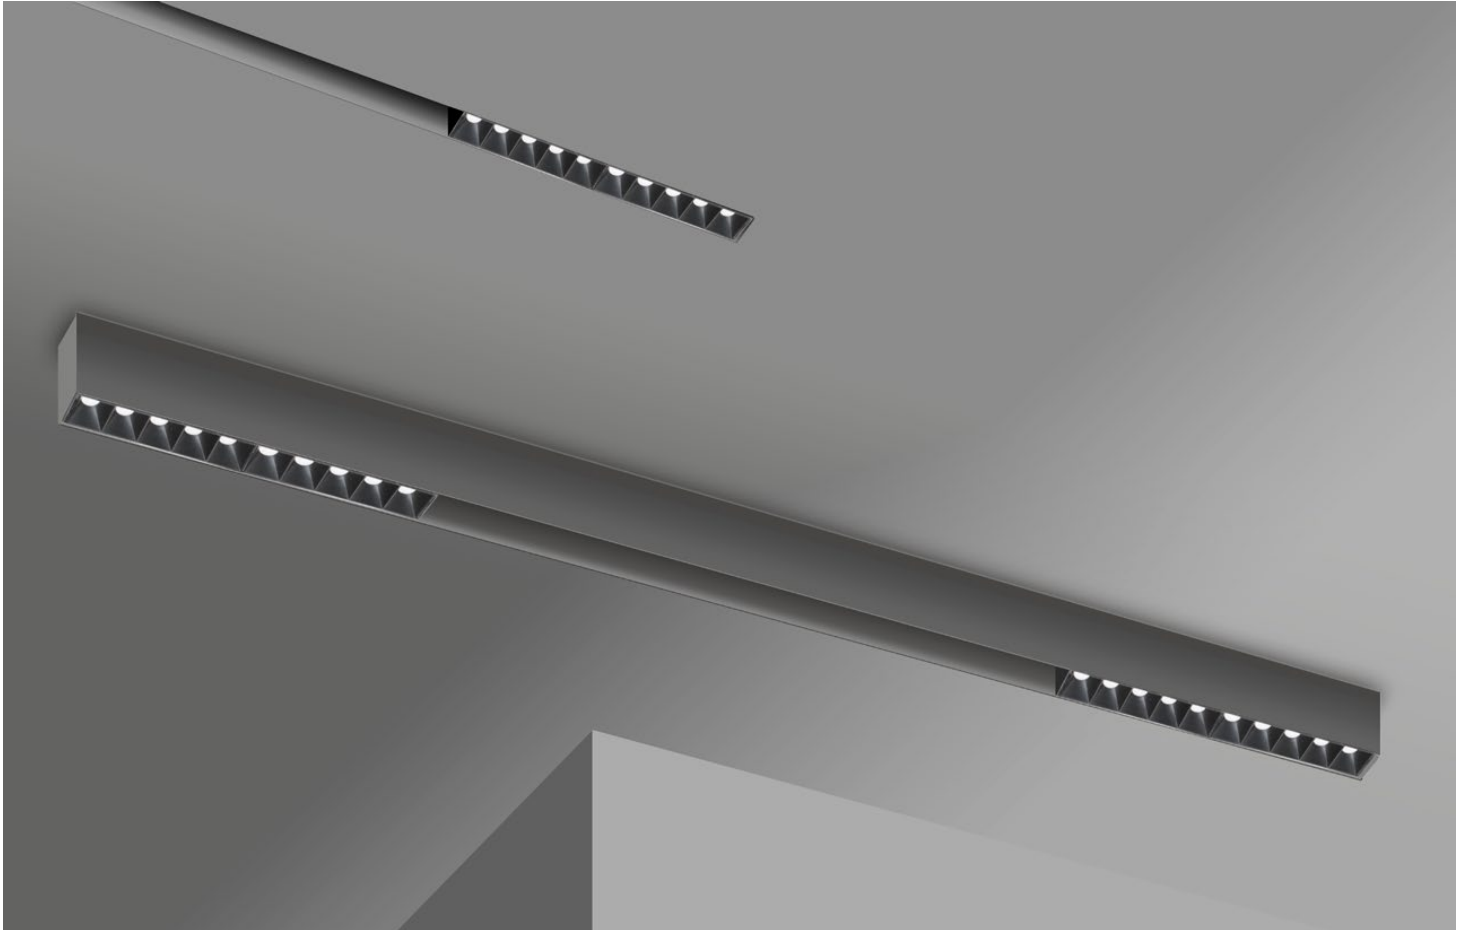

# 3300-EXT-SN Surface Housing and Plaster Housing

RECESSED

3300-EXT-SN-PH with 888-SN-10C

SURFACE

3300-EXT-SN-SH with 900-SN-FL-10C

PENDANT

3300-EXT-SN-PM with 6005-SN-CYL-10C

SNAP utilizes a custom housing to electrify modules that Snap-in-Place. This SIP feature enables quick installs and fluid modular configuration. Unlimited options are possible with modular design.

PH

SH

3300-EXT-SN	LENGTH	FINISH
		<b>BLK</b>
<b>HOUSING</b> PH = Plaster Housing SH = Surface Housing PM = Pendant Mount*	Specify length	<b>BLK=Black</b>

\*Pendant Height Required

888-SN	LENGTH	FINISH	OPTIC
		<b>BLK</b>	
		<b>BLK=Black</b>	<b>NW = Narrow</b> <b>WD = Wide</b>
<b>5C</b>	5 Cell - 90+CRI, 3000K, 6.5W, 580lm		
<b>10C</b>	10 Cell - 90+CRI, 3000K, 12W, 1156lm		
<b>15C</b>	15 Cell - 90+CRI, 3000K, 18W, 1734lm		