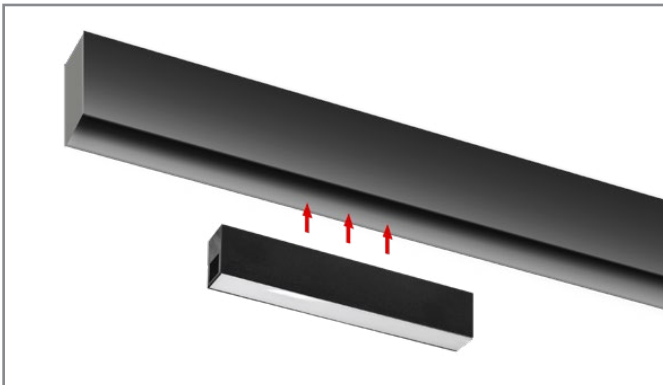

# 3300-EXT-SN Surface Housing and Plaster Housing

RECESSED

3300-EXT-SN-PH with 888-SN-10C

SURFACE

3300-EXT-SN-SH with 900-SN-FL-10C

PENDANT

3300-EXT-SN-PM with 6005-SN-CYL-10C

SNAP utilizes a custom housing to electrify modules that Snap-in-Place. This SIP feature enables quick installs and fluid modular configuration. Unlimited options are possible with modular design.

PH

SH

3300-EXT-SN	LENGTH	FINISH
		<b>BLK</b>
<b>HOUSING</b> PH = Plaster Housing SH = Surface Housing PM = Pendant Mount*	Specify length	<b>BLK=Black</b>

\*Pendant Height Required

888-SN	LENGTH	FINISH	OPTIC
		<b>BLK</b>	
		<b>BLK=Black</b>	<b>NW = Narrow</b> <b>WD = Wide</b>
<b>5C</b>	5 Cell - 90+CRI, 3000K, 6.5W, 580lm		
<b>10C</b>	10 Cell - 90+CRI, 3000K, 12W, 1156lm		
<b>15C</b>	15 Cell - 90+CRI, 3000K, 18W, 1734lm		

900-SN-FL	LENGTH	FINISH
		<b>BLK</b>
		<b>BLK=Black</b>
<b>5C</b>	5 Cell - 90+CRI, 3000K, 9.2W, 469lm	
<b>10C</b>	10 Cell - 90+CRI, 3000K, 18.4W, 938lm	
<b>15C</b>	15 Cell - 90+CRI, 3000K, 27.5W, 1407lm	