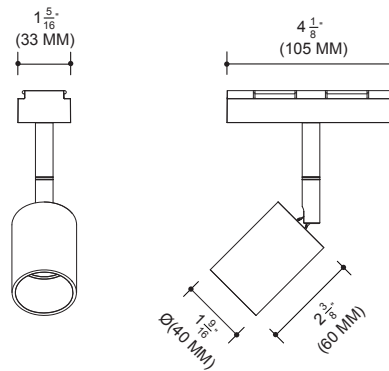

6005-SN CYL Adjustable Spot Modules

6005-SN-CYL	FINISH	OPTIC
	BLK	
90+CRI, 3000K, 6.4W, 626 lm	BLK=Black	NW = Narrow