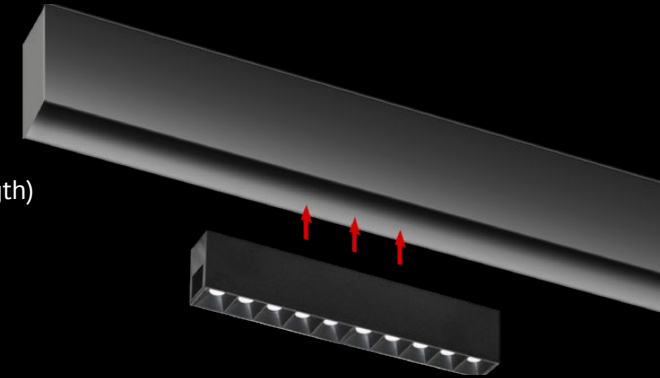

Freedom to create - a contemporary track lighting system with a range of 'snap-in' components. The insets are installed with adjustable fixings to secure them in place. SNAP gives you the flexibility to design a lighting system custom to your environment.

SNAP Cylinder

- Available in 2700K / 3000K / 3500K / 4000K - 90CRI
- Individual addressable Bluetooth wireless control
- 0-10V, 2 circuit wired control option

SNAP Spot

- Available in 2700K / 3000K / 3500K / 4000K - 90CRI
- 340° rotation and 90° tilt
- Individual addressable Bluetooth wireless control
- 0-10V, 2 circuit wired control option

SNAP Linear Spot

- Available in 2700K / 3000K / 3500K / 4000K
- 5, 10 or 15 cells available (15 cells 20"[500mm] in length)
- Individual addressable Bluetooth wireless control
- 0-10V, 2 circuit wired control option