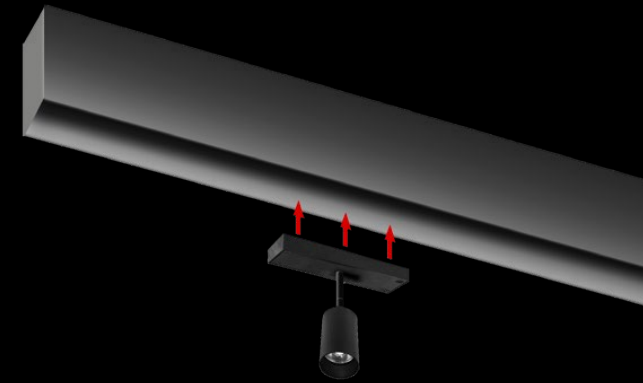

Freedom to create - a contemporary track lighting system with a range of 'snap-in' components. The insets are installed with adjustable fixings to secure them in place. SNAP gives you the flexibility to design a lighting system custom to your environment.

SNAP Cylinder

- Available in 2700K / 3000K / 3500K / 4000K - 90CRI
- Individual addressable Bluetooth wireless control
- 0-10V, 2 circuit wired control option

SNAP Spot

- Available in 2700K / 3000K / 3500K / 4000K - 90CRI
- 340° rotation and 90° tilt
- Individual addressable Bluetooth wireless control
- 0-10V, 2 circuit wired control option

SNAP Linear Spot

- Available in 2700K / 3000K / 3500K / 4000K
- 5, 10 or 15 cells available (15 cells 20"[500mm] in length)
- Individual addressable Bluetooth wireless control
- 0-10V, 2 circuit wired control option