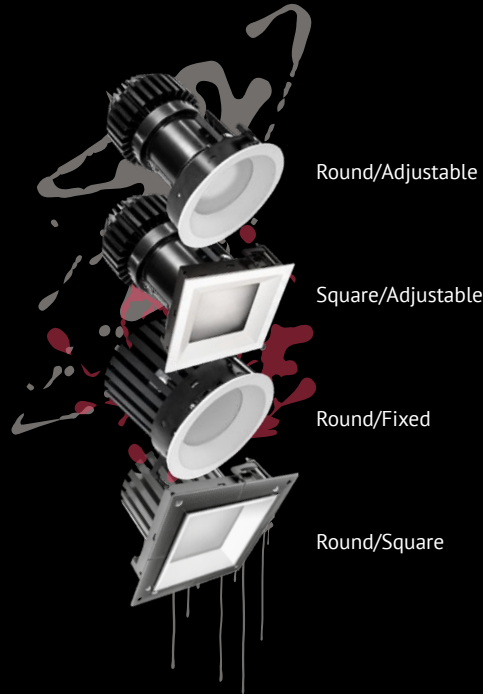

a series by  SpecialtyLighting

Recessed Downlights.

GR Series

4" (100mm) Recessed downlight, standard aperture lens 2" (50mm) with 1.5" (40mm) regress.

Round/Adjustable

Square/Adjustable

Round/Fixed

Round/Square

GRO Series

4" (100mm) Recessed downlight, wide aperture lens 3" (65mm) with 1" (20mm) regress.

Round/Adjustable

Square/Adjustable

Round/Fixed

Round/Square

GRF Series

4" (100mm) Recessed downlight, flat aperture lens 2" (50mm) with no regress.

Round/Adjustable

Square/Adjustable

Round/Fixed

Round/Square

GRW Series

4" (100mm) Recessed downlight, wall wash lens.

Round/Wall Wash

Square/Wall Wash

Various beam angles.

- Spot (15°)
- Narrow (24°)
- Flood (38°)
- Wide (60°)

Glass options.

Supplied with solite (to soften beam) and frosted acrylic (to define LED colour).