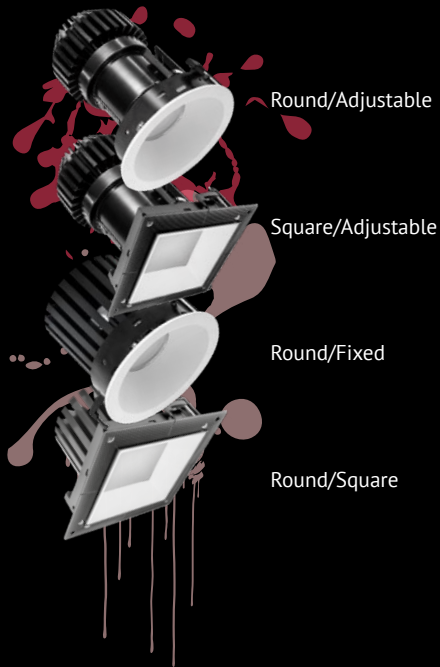

Flawless.

USA Sales

info@specialtylightingindustries.com

www.specialtylightingindustries.com

09/2019

GRAFFITI

The word "GRAFFITI" is written in a stylized, red, graffiti-like font. Above the letter 'I' is a red crown icon. The letters have blue and white paint drips hanging from the bottom.

a series by  SpecialtyLighting

Recessed Downlights.

GR Series

4" (100mm) Recessed downlight, standard aperture lens 2" (50mm) with 1.5" (40mm) regress.

Round/Adjustable

Square/Adjustable

Round/Fixed

Round/Square

Round/Adjustable

Square/Adjustable

Round/Fixed

Round/Square

GRW Series

4" (100mm) Recessed downlight, wall wash lens.

Round/Wall Wash

Square/Wall Wash

Various beam angles.

- Spot (15°)
- Narrow (24°)
- Flood (38°)
- Wide (60°)

Glass options.

Supplied with solite (to soften beam) and frosted acrylic (to define LED colour).