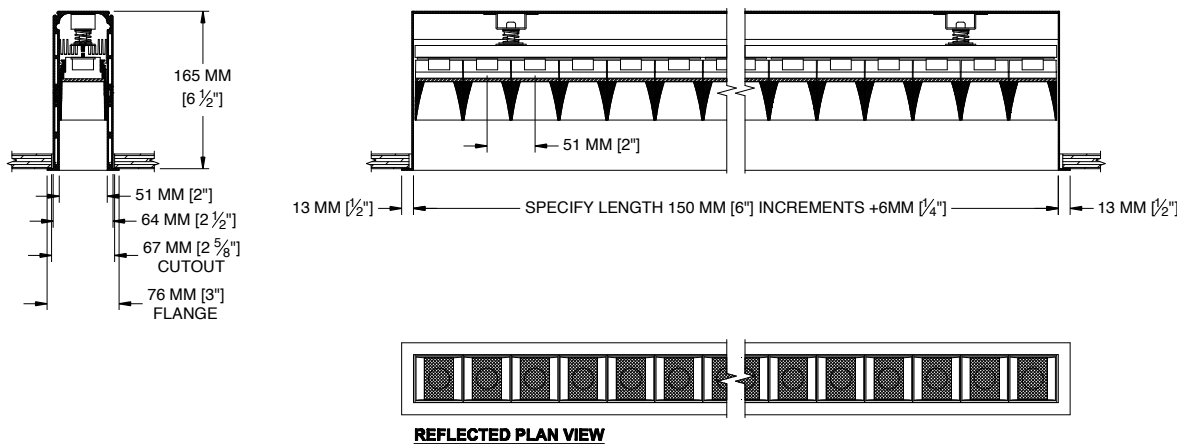

LAMP

- 2 watt LED 2" (50mm) o.c. supplied with fixture

SOCKET

- Circuit board mounted to extruded aluminum heatsink
- Inline connectors allow removal and replacement

LENS

- Acrylic diffusing lens. Others available consult factory

ORDERING INFORMATION

| 812-LEDP-FH | LENGTH | DRIVER | HOUSING / LOUVER | APERTURE LENS |
|--|--|--|---|---|
| | | | / | |
| Flanged Housing 827 = 2700K 80CRI 830 = 3000K 80CRI 835 = 3500K 80CRI | Specify exact length in increments of 6" (150 mm) Minimum 24" for integral driver | UN3 = 120v-240v HE UN5 = 120v-240v HO above for 0-10v control 1232W = 120v HE 2 wire 1252W = 120v HO 2 wire LT3 = 120-277v Lutron 3 wire | P14 = White BLK=Black PXX = SLI Color CST = Custom | 79A = Veiling Acrylic 81A = Frosted Solite 91A = Solite 92A = Supertex |