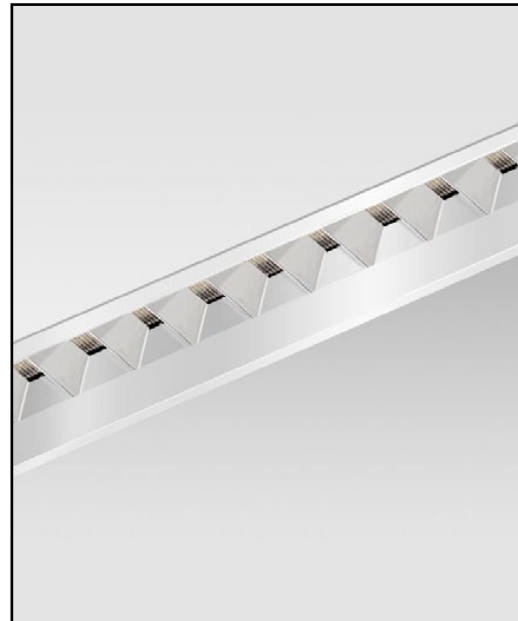

Multi-lamp, solid state light engine, recessed linear wall grazer with flanged housing, nominal 2" (51mm) wide aperture parabolic baffle and aperture lens. Narrow profile wall grazing downlight used in wall heights up to 12 feet (3.5m) to highlight the texture in surfaces such as stucco or brick, illuminate flat surfaces such as venetian plaster, wood, or specular surfaces such as polished stone or stainless steel.

LAMP

- 2 watt LED 2" (50mm) o.c. supplied with fixture

SOCKET

- Circuit board mounted to extruded aluminum heatsink
- Inline connectors allow removal and replacement

LENS

- Acrylic diffusing lens. Others available consult factory

TRIM

- Parabolic louver baffle

FINISH

- Housing and louver available in various finishes
- Additional standard colors, RAL palette, custom finishes available

LABELS

-  US, US tested to UL standards 1598, Damp location

ORDERING INFORMATION

| 812-LEDP-FH | LENGTH | DRIVER | HOUSING / LOUVER | APERTURE LENS |
|--|--|--|---|---|
| | | | / | |
| Flanged Housing 827 = 2700K 80CRI 830 = 3000K 80CRI 835 = 3500K 80CRI | Specify exact length in increments of 6" (150 mm) Minimum 24" for integral driver | UN3 = 120v-240v HE UN5 = 120v-240v HO above for 0-10v control 1232W = 120v HE 2 wire 1252W = 120v HO 2 wire LT3 = 120-277v Lutron 3 wire | P14 = White BLK=Black PXX = SLI Color CST = Custom | 79A = Veiling Acrylic 81A = Frosted Solite 91A = Solite 92A = Supertex |