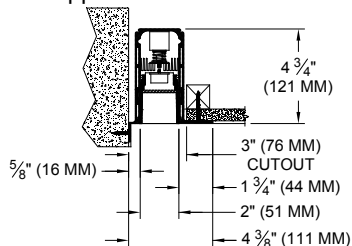

LABELS

-  , US tested to UL standards 1598, Damp location, Wet with ST trim, IC/Airtight, Chicago Plenum,  JA8 Approved

JOB: _____

SPECIFIER: _____

TYPE: _____

QUANTITY: _____

SIGNATURE: _____

REFLECTED PLAN VIEW

ORDERING INFORMATION

811DB-LED-APH	LENGTH	SOURCE / DRIVER	HOUSING / LOUVER	APERTURE LENS	ACCESSORIES
		/	/		
Airtight Plaster Housing 8 = 80 CRI • 27 = 2700K 9 = 90+CRI • 30 = 3000K 35 = 3500K 40 = 4000K	Specify exact length in increments of 6" (150 mm) Minimum 2' for integral driver	*UN3 = 120v-277v, 0-10v Dim. 9W/ft 600lm/ft (nom.) *UN5 = 120v-277v, 0-10v Dim. 12W/ft 700lm/ft (nom.) *Add L2, LTB for Lutron 2 wire, Lutron Fade-to-Black L2 = 120v, Lutron Hi-lume 1% 2-wr LED driver 9W/ft 1100lm/ft (nom.) LTB = 120-277v, Fade-to-Black Lutron Hi-lume 1% digital EcoSystem driver 12W/ft 700lm/ft (nom.)	WHT = White BLK = Black PA = Clear Aluminum PXX = SLI Color CST = Custom	79A = Veiling Acrylic 82A = Frosted Supertex	ST = Shower Trim* 3U = 3 Side Ultrim 4U = 4 Side Ultrim *Aperture lens required