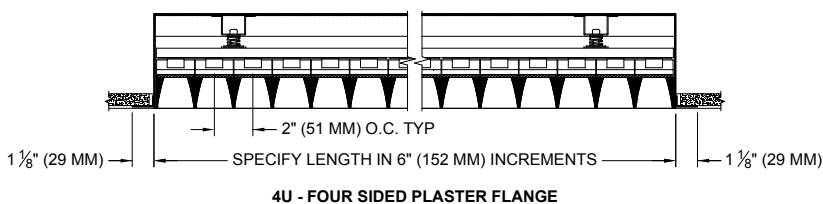

LABELS

-  , US tested to UL standards 1598, Damp location, Wet with ST trim, IC/Airtight, Chicago Plenum,  JA8 Approved

JOB: _____

SPECIFIER: _____

TYPE: _____

QUANTITY: _____

SIGNATURE: _____

REFLECTED PLAN VIEW

ORDERING INFORMATION

811DB-LED-APH	LENGTH	SOURCE / DRIVER	HOUSING / LOUVER	APERTURE LENS	ACCESSORIES
		/	/		
Airtight Plaster Housing 8 = 80 CRI • 27 = 2700K 9 = 90+CRI • 30 = 3000K 35 = 3500K 40 = 4000K	Specify exact length in increments of 6" (150 mm) Minimum 2' for integral driver	*UN3 = 120v-277v, 0-10v Dim. 9W/ft 600lm/ft (nom.) *UN5 = 120v-277v, 0-10v Dim. 12W/ft 700lm/ft (nom.) *Add L2, LTB for Lutron 2 wire, Lutron Fade-to-Black L2 = 120v, Lutron Hi-lume 1% 2-wr LED driver 9W/ft 1100lm/ft (nom.) LTB = 120-277v, Fade-to-Black Lutron Hi-lume 1% digital EcoSystem driver 12W/ft 700lm/ft (nom.)	WHT = White BLK = Black PA = Clear Aluminum PXX = SLI Color CST = Custom	79A = Veiling Acrylic 82A = Frosted Supertex	ST = Shower Trim* 3U = 3 Side Ultrim 4U = 4 Side Ultrim *Aperture lens required