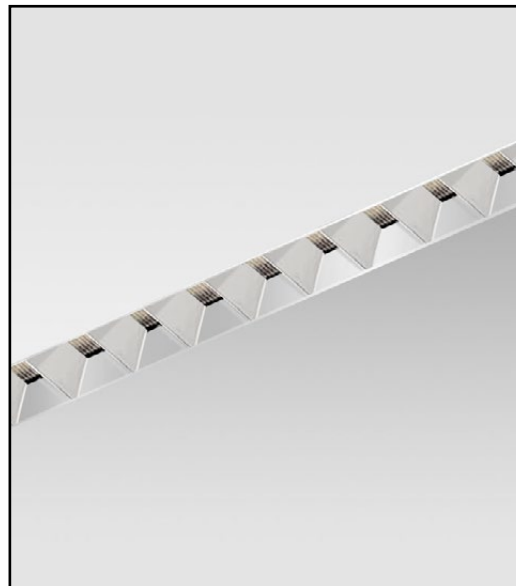

Multi-lamp, solid state light engine, recessed linear wall grazer with flangless housing, nominal 2" (51mm) wide aperture parabolic baffle and aperture lens. Narrow profile wall grazing downlight used in wall heights up to 12 feet (3.5m) to highlight the texture in surfaces such as stucco or brick, illuminate flat surfaces such as venetian plaster, wood, or specular surfaces such as polished stone or stainless steel.

SPECIFICATIONS

HOUSING

- Extruded aluminum housing with integral plaster frame
- ≈ Airtight construction suitable for direct contact with insulation

MOUNTING

- Recessed in sheetrock or plaster ceiling

ELECTRICAL

LENS

- Acrylic diffusing lens. Others available consult factory

TRIM

- Parabolic louver baffle
- ST is flanged trim fully sealed and gasketed. Aperture lens required

FINISH

- Housing available in white as standard
- Louver available in black or white as standard
- Additional standard colors, RAL palette, custom finishes available

LABELS

-  , US tested to UL standards 1598, Damp location, Wet with ST trim, IC/Airtight, Chicago Plenum,  JA8 Approved

JOB: _____

SPECIFIER: _____

TYPE: _____

QUANTITY: _____

SIGNATURE: _____

REFLECTED PLAN VIEW