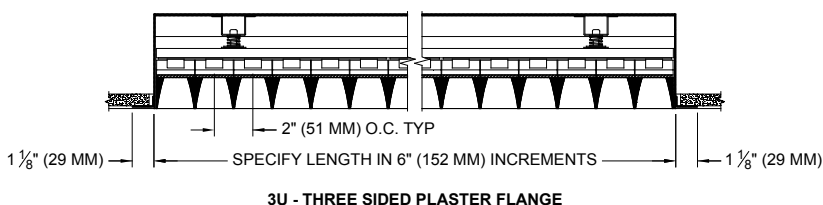

LABELS

-  , US tested to UL standards 1598, Damp location, Wet with ST trim, IC/Airtight, Chicago Plenum,  JA8 Approved

JOB: _____

SPECIFIER: _____

TYPE: _____

QUANTITY: _____

SIGNATURE: _____

REFLECTED PLAN VIEW

ORDERING INFORMATION

811DB-LED-APH	LENGTH	SOURCE / DRIVER	HOUSING / LOUVER	APERTURE LENS	ACCESSORIES
		/	/		
Airtight Plaster Housing 8 = 80 CRI • 27 = 2700K 9 = 90+CRI • 30 = 3000K 35 = 3500K 40 = 4000K	Specify exact length in increments of 6" (150 mm) Minimum 2' for integral driver	*UN3 = 120v-277v, 0-10v Dim. 9W/ft 600lm/ft (nom.) *UN5 = 120v-277v, 0-10v Dim. 12W/ft 700lm/ft (nom.) *Add L2, LTB for Lutron 2 wire, Lutron Fade-to-Black L2 = 120v, Lutron Hi-lume 1% 2-wr LED driver 9W/ft 1100lm/ft (nom.) LTB = 120-277v, Fade-to-Black Lutron Hi-lume 1% digital EcoSystem driver 12W/ft 700lm/ft (nom.)	WHT = White BLK = Black PA = Clear Aluminum PXX = SLI Color CST = Custom	79A = Veiling Acrylic 82A = Frosted Supertex	ST = Shower Trim* 3U = 3 Side Ultrim 4U = 4 Side Ultrim *Aperture lens required