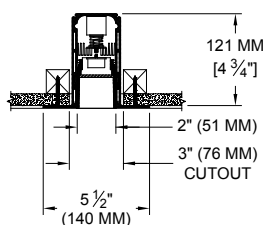

LABELS

-  , US tested to UL standards 1598, Damp location, Wet with ST trim, IC/Airtight, Chicago Plenum,  JA8 Approved

JOB: _____

SPECIFIER: _____

TYPE: _____

QUANTITY: _____

SIGNATURE: _____

REFLECTED PLAN VIEW

ORDERING INFORMATION

811DB-LED-APH	LENGTH	SOURCE / DRIVER	HOUSING / LOUVER	APERTURE LENS	ACCESSORIES
		/	/		
Airtight Plaster Housing 8 = 80 CRI • 27 = 2700K 9 = 90+CRI • 30 = 3000K 35 = 3500K 40 = 4000K	Specify exact length in increments of 6" (150 mm) Minimum 2' for integral driver	*UN3 = 120v-277v, 0-10v Dim. 9W/ft 600lm/ft (nom.) *UN5 = 120v-277v, 0-10v Dim. 12W/ft 700lm/ft (nom.) *Add L2, LTB for Lutron 2 wire, Lutron Fade-to-Black L2 = 120v, Lutron Hi-lume 1% 2-wr LED driver 9W/ft 1100lm/ft (nom.) LTB = 120-277v, Fade-to-Black Lutron Hi-lume 1% digital EcoSystem driver 12W/ft 700lm/ft (nom.)	WHT = White BLK = Black PA = Clear Aluminum PXX = SLI Color CST = Custom	79A = Veiling Acrylic 82A = Frosted Supertex	ST = Shower Trim* 3U = 3 Side Ultrim 4U = 4 Side Ultrim *Aperture lens required