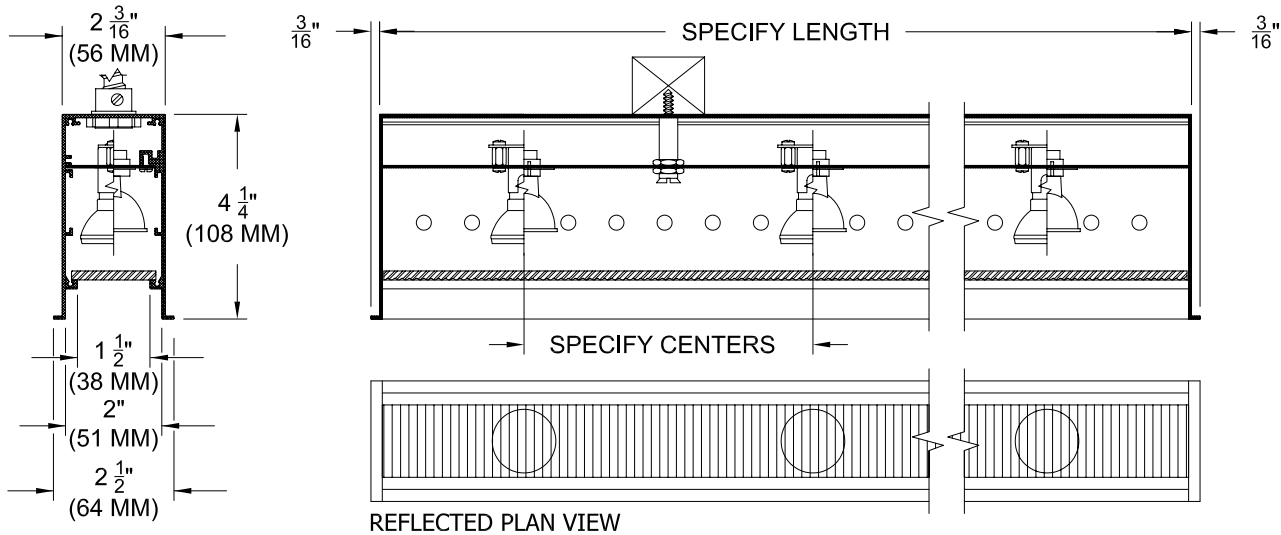

JOB: _____
SPECIFIER: _____
TYPE: _____
QUANTITY: _____
SIGNATURE: _____

SPECIFICATIONS

HOUSING

- Extruded aluminum housing with integral flange

MOUNTING

- Recessed in architectural ceiling

ELECTRICAL

- Fixture comes with terminal block for connection to power supply
- Remote transformer should be sized for the run length and ordered separately

LABELS

-  , US tested to UL standards 1598, Damp location, Wet with ST trim

ORDERING INFORMATION

805-ALRMR-FH	LAMP SPACING	LENGTH	TRANSFORMER	FINISH	APERTURE LENS	ACCESSORIES
			RX			
Flanged Housing MR = MR11 Lamp ALR = ALR12 Lamp	4 = 4" 6 = 6" or custom spacing	Specify exact length in increments of 12", (300mm)	RX = Remote	P14 = White BLK=Black PXX = SLI Color XXXX = RAL # CST = Custom	82A = Frosted Supertex 91A = Solite 92A = Supertex 93A = Sandblasted 95A = Full Prismatic	LC = Lens Clip ST = Shower Trim