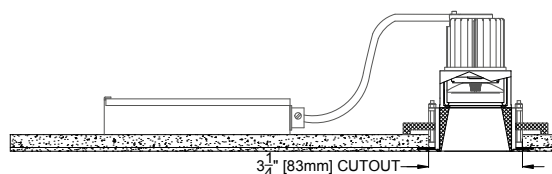

SQUARE SMALL APERTURE RECESSED DOWN LIGHT

4509-LED-ZH

Single lamp, solid state light engine, recessed nominal 2.5" (64mm) aperture down light. Flood aperture with low brightness parabolic reflector. General downlighting in medium ceiling heights typically found in residential, commercial and retail applications.

JOB: _____
SPECIFIER: _____
TYPE: _____
QUANTITY: _____
SIGNATURE: _____

ORDERING INFORMATION

4509-LED-ZH	TRIM	DRIVER / SOURCE	BEAMSPREAD	TRIM FINISH	APERTURE LENS
		/			
Zero Housing 9 = 90+CRI 27 = 2700K 30 = 3000K 35 = 3500K 40 = 4000K AD = Ambient Dim Max 3000K-1900K	FT =Flanged Trim ST =Shower Trim* ZT =Zero Trim PT =Panel Trim *Aperture lens required	CZ14 =120-277v, 14W 1650lm AD14 =350ma, 14.5W,1000lm C1 =0-10V dimming, 1%, 120-277V C2 =TRIAC/ELV 2-wire, 1% 120v (Lead/Trail Edge) E1 =EldoLED 0-10V Logarithmic Dim, 0.1%, 120-277v E2 =EldoLED DALI, 0.1%, 120-277v E3 =EldoLED 0-10V Linear Dim, 0.1%, 120-277v L2 =Lutron Hi-lume 1% 2-wire LED driver (120v forward phase) LTB =Lutron Hi-lume 1% EcoSys LED driver, 1%, 120-277v, Soft-on, Fade-to-Black LTP =Lutron Hi-lume Premier 0.1%, Fade-to-Black digital Ecosystem, 120-277v (PEQ0)	10 = 10 Degrees 20 = 20 Degrees	CAA = Clear (FA) GAA = Gold (FA) P14 = White BLK =Black PXX = SLI Color CST = Custom	Blank = None 79A = Veiling Acrylic 91A = Solite 93A = Frosted