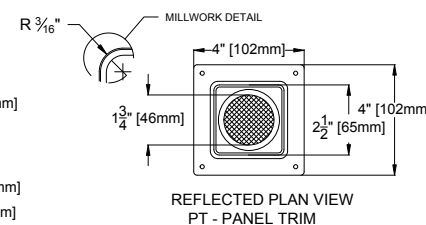

JOB: _____
SPECIFIER: _____
TYPE: _____
QUANTITY: _____
SIGNATURE: _____

ORDERING INFORMATION

4509-LED-ZH	TRIM	DRIVER / SOURCE	BEAMSPREAD	TRIM FINISH	APERTURE LENS
		/			
Zero Housing 9 = 90+CRI 27 = 2700K 30 = 3000K 35 = 3500K 40 = 4000K AD = Ambient Dim Max 3000K-1900K	FT =Flanged Trim ST =Shower Trim* ZT =Zero Trim PT =Panel Trim *Aperture lens required	CZ14 =120-277v, 14W 1650lm AD14 =350ma, 14.5W,1000lm C1 =0-10V dimming, 1%, 120-277V C2 =TRIAC/ELV 2-wire, 1% 120v (Lead/Trail Edge) E1 =EldoLED 0-10V Logarithmic Dim, 0.1%, 120-277v E2 =EldoLED DALI, 0.1%, 120-277v E3 =EldoLED 0-10V Linear Dim, 0.1%, 120-277v L2 =Lutron Hi-lume 1% 2-wire LED driver (120v forward phase) LTB =Lutron Hi-lume 1% EcoSys LED driver, 1%, 120-277v, Soft-on, Fade-to-Black LTP =Lutron Hi-lume Premier 0.1%, Fade-to-Black digital Ecosystem, 120-277v (PEQ0)	10 = 10 Degrees 20 = 20 Degrees	CAA = Clear (FA) GAA = Gold (FA) P14 = White BLK =Black PXX = SLI Color CST = Custom	Blank = None 79A = Veiling Acrylic 91A = Solite 93A = Frosted