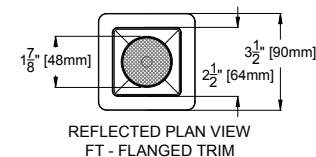

JOB: _____
SPECIFIER: _____
TYPE: _____
QUANTITY: _____
SIGNATURE: _____

ORDERING INFORMATION

4509-LED-ZH	TRIM	DRIVER / SOURCE	BEAMSPREAD	TRIM FINISH	APERTURE LENS
		/			
Zero Housing 9 = 90+CRI 27 = 2700K 30 = 3000K 35 = 3500K 40 = 4000K AD = Ambient Dim Max 3000K-1900K	FT =Flanged Trim ST =Shower Trim* ZT =Zero Trim PT =Panel Trim *Aperture lens required	CZ14 =120-277v, 14W 1650lm AD14 =350ma, 14.5W,1000lm C1 =0-10V dimming, 1%, 120-277V C2 =TRIAC/ELV 2-wire, 1% 120v (Lead/Trail Edge) E1 =EldoLED 0-10V Logarithmic Dim, 0.1%, 120-277v E2 =EldoLED DALI, 0.1%, 120-277v E3 =EldoLED 0-10V Linear Dim, 0.1%, 120-277v L2 =Lutron Hi-lume 1% 2-wire LED driver (120v forward phase) LTB =Lutron Hi-lume 1% EcoSys LED driver, 1%, 120-277v, Soft-on, Fade-to-Black LTP =Lutron Hi-lume Premier 0.1%, Fade-to-Black digital Ecosystem, 120-277v (PEQ0)	10 = 10 Degrees 20 = 20 Degrees	CAA = Clear (FA) GAA = Gold (FA) P14 = White BLK =Black PXX = SLI Color CST = Custom	Blank = None 79A = Veiling Acrylic 91A = Solite 93A = Frosted