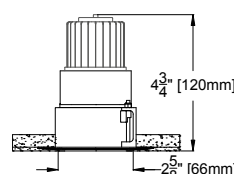

JOB: _____
SPECIFIER: _____
TYPE: _____
QUANTITY: _____
SIGNATURE: _____

ORDERING INFORMATION

4509-LED-ZH	TRIM	DRIVER / SOURCE	BEAMSPREAD	TRIM FINISH	APERTURE LENS
		/			
Zero Housing 9 = 90+CRI 27 = 2700K 30 = 3000K 35 = 3500K 40 = 4000K AD = Ambient Dim Max 3000K-1900K	FT =Flanged Trim ST =Shower Trim* ZT =Zero Trim PT =Panel Trim *Aperture lens required	CZ14 =120-277v, 14W 1650lm AD14 =350ma, 14.5W,1000lm C1 =0-10V dimming, 1%, 120-277V C2 =TRIAC/ELV 2-wire, 1% 120v (Lead/Trail Edge) E1 =EldoLED 0-10V Logarithmic Dim, 0.1%, 120-277v E2 =EldoLED DALI, 0.1%, 120-277v E3 =EldoLED 0-10V Linear Dim, 0.1%, 120-277v L2 =Lutron Hi-lume 1% 2-wire LED driver (120v forward phase) LTB =Lutron Hi-lume 1% EcoSys LED driver, 1%, 120-277v, Soft-on, Fade-to-Black LTP =Lutron Hi-lume Premier 0.1%, Fade-to-Black digital Ecosystem, 120-277v (PEQ0)	10 = 10 Degrees 20 = 20 Degrees	CAA = Clear (FA) GAA = Gold (FA) P14 = White BLK =Black PXX = SLI Color CST = Custom	Blank = None 79A = Veiling Acrylic 91A = Solite 93A = Frosted