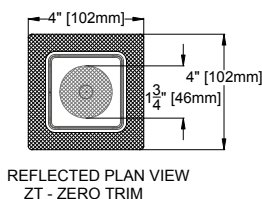

JOB: _____
SPECIFIER: _____
TYPE: _____
QUANTITY: _____
SIGNATURE: _____

ORDERING INFORMATION

4509-LED-ZH	TRIM	DRIVER / SOURCE	BEAMSPREAD	TRIM FINISH	APERTURE LENS
		/			
Zero Housing 9 = 90+CRI 27 = 2700K 30 = 3000K 35 = 3500K 40 = 4000K AD = Ambient Dim Max 3000K-1900K	FT =Flanged Trim ST =Shower Trim* ZT =Zero Trim PT =Panel Trim *Aperture lens required	CZ14 =120-277v, 14W 1650lm AD14 =350ma, 14.5W,1000lm C1 =0-10V dimming, 1%, 120-277V C2 =TRIAC/ELV 2-wire, 1% 120v (Lead/Trail Edge) E1 =EldoLED 0-10V Logarithmic Dim, 0.1%, 120-277v E2 =EldoLED DALI, 0.1%, 120-277v E3 =EldoLED 0-10V Linear Dim, 0.1%, 120-277v L2 =Lutron Hi-lume 1% 2-wire LED driver (120v forward phase) LTB =Lutron Hi-lume 1% EcoSys LED driver, 1%, 120-277v, Soft-on, Fade-to-Black LTP =Lutron Hi-lume Premier 0.1%, Fade-to-Black digital Ecosystem, 120-277v (PEQ0)	10 = 10 Degrees 20 = 20 Degrees	CAA = Clear (FA) GAA = Gold (FA) P14 = White BLK =Black PXX = SLI Color CST = Custom	Blank = None 79A = Veiling Acrylic 91A = Solite 93A = Frosted