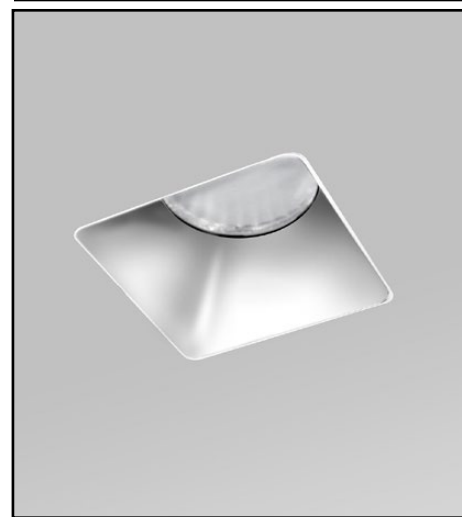

SQUARE SMALL APERTURE RECESSED DOWN LIGHT

4509-LED-ZH

Single lamp, solid state light engine, recessed nominal 2.5" (64mm) aperture down light. Flood aperture with low brightness parabolic reflector. General downlighting in medium ceiling heights typically found in residential, commercial and retail applications.

SPECIFICATIONS

HOUSING

- Precision die-formed heavy gauge aluminum

MOUNTING

- Recessed in architectural ceiling- Max ceiling thickness- 1". Consult factory for custom.

ELECTRICAL

- Integral dimmable electronic driver with internal short circuit protection

LAMP

- Citizen or AmbientDim™ LED supplied with fixture

SOCKET

- Precision aluminum machined lampholder assembly

LENS

- Interchangeable reflector provides multiple beam patterns
- Optional borosilicate lenses available for aperture

TRIM

- Anodized aluminum reflector cone

FINISH

- Aperture trim available in black and white as standard
- Additional colors, RAL palette, custom finishes available

LABELS

- , US tested to UL standards 1598, Damp location, Wet with ST trim

JOB: _____
SPECIFIER: _____
TYPE: _____
QUANTITY: _____
SIGNATURE: _____

ORDERING INFORMATION

4509-LED-ZH	TRIM	DRIVER / SOURCE	BEAMSPREAD	TRIM FINISH	APERTURE LENS
		/			
Zero Housing 9 = 90+CRI 27 = 2700K 30 = 3000K 35 = 3500K 40 = 4000K AD = Ambient Dim Max 3000K-1900K	FT=Flanged Trim ST=Shower Trim* ZT=Zero Trim PT=Panel Trim *Aperture lens required	CZ14=120-277v, 14W 1650lm AD14=350ma, 14.5W,1000lm C1 =0-10V dimming, 1%, 120-277V C2 =TRIAC/ELV 2-wire, 1% 120v (Lead/Trail Edge) E1 =EldoLED 0-10V Logarithmic Dim, 0.1%, 120-277v E2 =EldoLED DALI, 0.1%, 120-277v E3 =EldoLED 0-10V Linear Dim, 0.1%, 120-277v L2 =Lutron Hi-lume 1% 2-wire LED driver (120v forward phase) LTB =Lutron Hi-lume 1% EcoSys LED driver, 1%, 120-277v, Soft-on, Fade-to-Black LTP =Lutron Hi-lume Premier 0.1%, Fade-to-Black digital Ecosystem, 120-277v (PEQ0)	10 = 10 Degrees 20 = 20 Degrees	CAA = Clear (FA) GAA = Gold (FA) P14 = White BLK=Black PXX = SLI Color CST = Custom	Blank= None 79A= Veiling Acrylic 91A= Solite 93A= Frosted

*ELDO and Lutron are remote mounted

www.specialtylightingindustries.com
1306 Doris Avenue, Ocean, NJ 07712 USA
800.462.7812 732.517.0800 FAX:732.517.0971

Patent Pending. These specifications subject to change without notice.