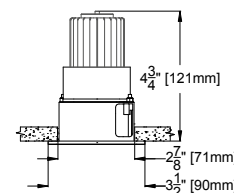

JOB: _____
SPECIFIER: _____
TYPE: _____
QUANTITY: _____
SIGNATURE: _____

ORDERING INFORMATION

4509-LED-ZH	TRIM	DRIVER / SOURCE	BEAMSPREAD	TRIM FINISH	APERTURE LENS
		/			
Zero Housing 9 = 90+CRI 27 = 2700K 30 = 3000K 35 = 3500K 40 = 4000K AD = Ambient Dim Max 3000K-1900K	FT =Flanged Trim ST =Shower Trim* ZT =Zero Trim PT =Panel Trim *Aperture lens required	CZ14 =120-277v, 14W 1650lm AD14 =350ma, 14.5W,1000lm C1 =0-10V dimming, 1%, 120-277V C2 =TRIAC/ELV 2-wire, 1% 120v (Lead/Trail Edge) E1 =EldoLED 0-10V Logarithmic Dim, 0.1%, 120-277v E2 =EldoLED DALI, 0.1%, 120-277v E3 =EldoLED 0-10V Linear Dim, 0.1%, 120-277v L2 =Lutron Hi-lume 1% 2-wire LED driver (120v forward phase) LTB =Lutron Hi-lume 1% EcoSys LED driver, 1%, 120-277v, Soft-on, Fade-to-Black LTP =Lutron Hi-lume Premier 0.1%, Fade-to-Black digital Ecosystem, 120-277v (PEQ0)	10 = 10 Degrees 20 = 20 Degrees	CAA = Clear (FA) GAA = Gold (FA) P14 = White BLK =Black PXX = SLI Color CST = Custom	Blank = None 79A = Veiling Acrylic 91A = Solite 93A = Frosted