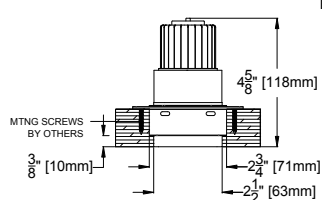

JOB: _____
SPECIFIER: _____
TYPE: _____
QUANTITY: _____
SIGNATURE: _____

ORDERING INFORMATION

4509-LED-ZH	TRIM	DRIVER / SOURCE	BEAMSPREAD	TRIM FINISH	APERTURE LENS
		/			
Zero Housing 9 = 90+CRI 27 = 2700K 30 = 3000K 35 = 3500K 40 = 4000K AD = Ambient Dim Max 3000K-1900K	FT =Flanged Trim ST =Shower Trim* ZT =Zero Trim PT =Panel Trim *Aperture lens required	CZ14 =120-277v, 14W 1650lm AD14 =350ma, 14.5W,1000lm C1 =0-10V dimming, 1%, 120-277V C2 =TRIAC/ELV 2-wire, 1% 120v (Lead/Trail Edge) E1 =EldoLED 0-10V Logarithmic Dim, 0.1%, 120-277v E2 =EldoLED DALI, 0.1%, 120-277v E3 =EldoLED 0-10V Linear Dim, 0.1%, 120-277v L2 =Lutron Hi-lume 1% 2-wire LED driver (120v forward phase) LTB =Lutron Hi-lume 1% EcoSys LED driver, 1%, 120-277v, Soft-on, Fade-to-Black LTP =Lutron Hi-lume Premier 0.1%, Fade-to-Black digital Ecosystem, 120-277v (PEQ0)	10 = 10 Degrees 20 = 20 Degrees	CAA = Clear (FA) GAA = Gold (FA) P14 = White BLK =Black PXX = SLI Color CST = Custom	Blank = None 79A = Veiling Acrylic 91A = Solite 93A = Frosted