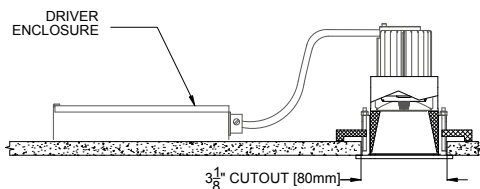

SQUARE SMALL APERTURE RECESSED DOWN LIGHT

4509-LED-ZH

Single lamp, solid state light engine, recessed nominal 2.5" (64mm) aperture down light. Flood aperture with low brightness parabolic reflector. General downlighting in medium ceiling heights typically found in residential, commercial and retail applications.

SPECIFICATIONS

HOUSING

- Precision die-formed heavy gauge aluminum

MOUNTING

- Recessed in architectural ceiling- Max ceiling thickness- 1". Consult factory for custom.

ELECTRICAL

- Integral dimmable electronic driver with internal short circuit protection

LAMP

- Citizen or AmbientDim™ LED supplied with fixture

SOCKET

- Precision aluminum machined lampholder assembly

LENS

- Interchangeable reflector provides multiple beam patterns
- Optional borosilicate lenses available for aperture

TRIM

- Anodized aluminum reflector cone

FINISH

- Aperture trim available in black and white as standard
- Additional colors, RAL palette, custom finishes available

LABELS

- , US tested to UL standards 1598, Damp location, Wet with ST trim

JOB: _____
SPECIFIER: _____
TYPE: _____
QUANTITY: _____
SIGNATURE: _____