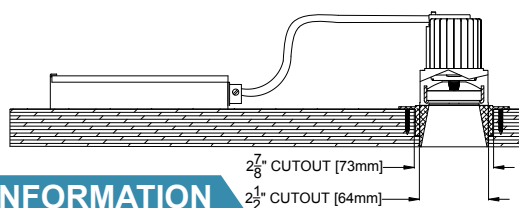

SQUARE SMALL APERTURE RECESSED DOWN LIGHT

4509-LED-ZH

Single lamp, solid state light engine, recessed nominal 2.5" (64mm) aperture down light. Flood aperture with low brightness parabolic reflector. General downlighting in medium ceiling heights typically found in residential, commercial and retail applications.

SPECIFICATIONS

HOUSING

- Precision die-formed heavy gauge aluminum

MOUNTING

- Recessed in architectural ceiling- Max ceiling thickness- 1". Consult factory for custom.

ELECTRICAL

- Integral dimmable electronic driver with internal short circuit protection

LAMP

- Citizen or AmbientDim™ LED supplied with fixture

SOCKET

- Precision aluminum machined lampholder assembly

LENS

- Interchangeable reflector provides multiple beam patterns
- Optional borosilicate lenses available for aperture

TRIM

- Anodized aluminum reflector cone

FINISH

- Aperture trim available in black and white as standard
- Additional colors, RAL palette, custom finishes available

LABELS

- , US tested to UL standards 1598, Damp location, Wet with ST trim

JOB: _____
SPECIFIER: _____
TYPE: _____
QUANTITY: _____
SIGNATURE: _____