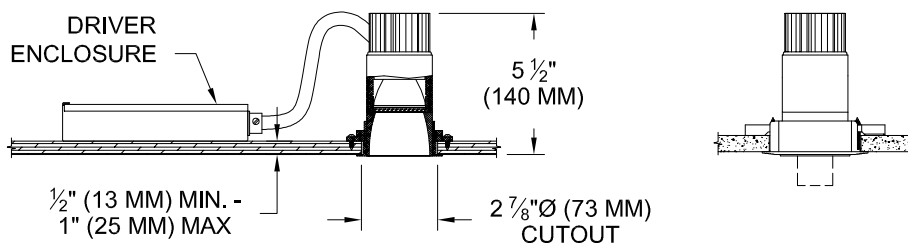

LABELS

-  US, US tested to UL standards 1598, Damp location, Wet with ST trim, IC/Airtight

JOB: _____
SPECIFIER: _____
TYPE: _____
QUANTITY: _____
SIGNATURE: _____

REFLECTED PLAN VIEW
FLANGED TRIM

ORDERING INFORMATION