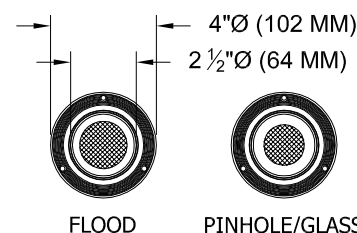

TRIM

- Spun anodized aluminum reflector cone or decorative glass cylinder
- ST trim for wet location available

FINISH

- Aperture trim available in black and white as standard
- Additional colors, RAL palette, custom finishes available

LABELS

-  US, US tested to UL standards 1598, Damp location, Wet with ST trim, IC/Airtight

JOB: _____
SPECIFIER: _____
TYPE: _____
QUANTITY: _____
SIGNATURE: _____

REFLECTED PLAN VIEW
FLANGED TRIM

ORDERING INFORMATION

4500-LED_ZH	TRIM	APERTURE	DRIVER	BEAMSPREAD	TRIM FINISH	APERTURE LENS
9 = 90+CRI 27 =2700K 30 =3000K 35 =3500K 40 =4000K AD = Ambient Dim *CCT Max 3000K-1900K	FT = Flanged Trim PT = Panel Trim ST = Shower Trim* ZT = Zero Trim *Aperture lens required	FA = Flood GA = Glass PA = Pinhole	CZ14 =120-277v, 14W 1100lm AD14 =350ma, 14.5W,1000lm *Add DM2 for 2 wire dimming	15 = 15 Degrees 24 = 24 Degrees 38 = 38 Degrees	CAA = Clear (FA) GAA = Gold (FA) P14 = White BLK = Black PXX = SLI Color CST = Custom	Blank = None 79A = Veiling Acrylic 91A = Solite 93A = Frosted