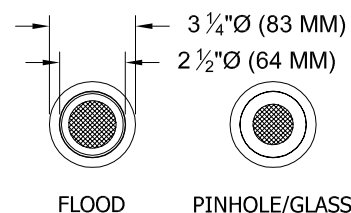

TRIM

- Spun anodized aluminum reflector cone or decorative glass cylinder
- ST trim for wet location available

FINISH

- Aperture trim available in black and white as standard
- Additional colors, RAL palette, custom finishes available

LABELS

-  US, US tested to UL standards 1598, Damp location, Wet with ST trim, IC/Airtight

JOB: _____
SPECIFIER: _____
TYPE: _____
QUANTITY: _____
SIGNATURE: _____

REFLECTED PLAN VIEW
FLANGED TRIM

ORDERING INFORMATION

4500-LED_ZH	TRIM	APERTURE	DRIVER	BEAMSPREAD	TRIM FINISH	APERTURE LENS
9 = 90+CRI 27 =2700K 30 =3000K 35 =3500K 40 =4000K AD = Ambient Dim *CCT Max 3000K-1900K	FT = Flanged Trim PT = Panel Trim ST = Shower Trim* ZT = Zero Trim *Aperture lens required	FA = Flood GA = Glass PA = Pinhole	CZ14 =120-277v, 14W 1100lm AD14 =350ma, 14.5W,1000lm *Add DM2 for 2 wire dimming	15 = 15 Degrees 24 = 24 Degrees 38 = 38 Degrees	CAA = Clear (FA) GAA = Gold (FA) P14 = White BLK = Black PXX = SLI Color CST = Custom	Blank = None 79A = Veiling Acrylic 91A = Solite 93A = Frosted