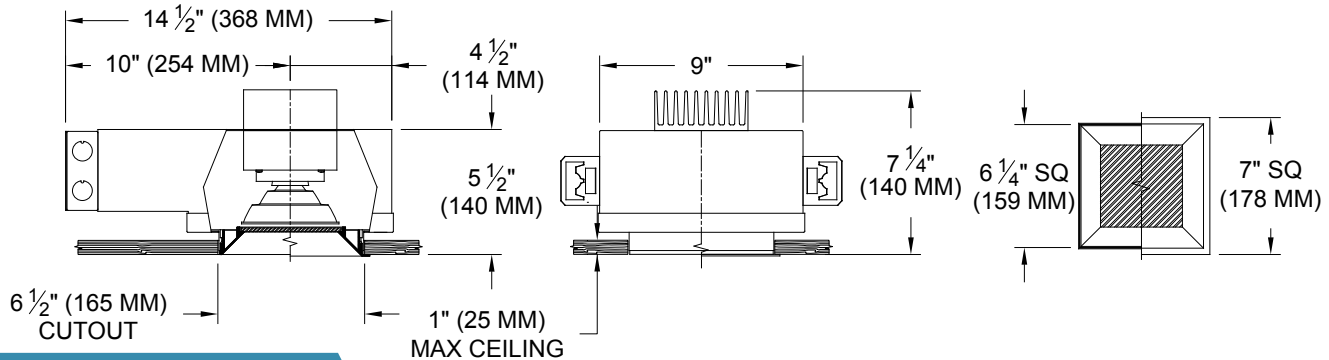

Single lamp, solid state light engine, recessed down light with nominal 6.25" (159mm) square aperture and optional glass diffuser. Downlighting in high ceiling heights typically found in residential, commercial and retail applications. Suitable for new construction.

JOB: _____

SPECIFIER: _____

TYPE: _____

QUANTITY: _____

SIGNATURE: _____

SPECIFICATIONS

HOUSING

- Precision die-formed heavy gauge aluminum

MOUNTING

- Recessed in architectural ceiling

ELECTRICAL

- Integral dimmable electronic driver with internal short circuit protection

LAMP

- Citizen LED supplied with fixture

SOCKET

- CNC machined lampholder assembly

LENS

- Interchangeable reflector provides multiple beam patterns.
- Optional borosilicate lenses available for aperture

TRIM

- Flanged or flangeless, one piece die-cast aluminum pyramidal shield
- ST is flanged trim fully sealed and gasketed. Aperture lens required

FINISH

- Black powder paint housing
- Aperture trim available in black and white as standard
- Solid wood, additional colors, RAL palette, custom finishes available

LABELS

- , US tested to UL standards 1598, Damp location, Wet with ST trim

ORDERING INFORMATION

4029-LEDZ-UH	TRIM	SOURCE / DRIVER	BEAMSPREAD	TRIM FINISH	APERTURE LENS
		/			
Universal Housing 9 = 90+CRI 27 = 2700K 30 = 3000K 35 = 3500K 40 = 4000K	FT=Flanged Trim PT=Panel Trim** ST=Shower Trim* ZT=Zero Trim **WXX Only *Aperture lens required	38-CZ16=120-277v, 38W 2300lm 38-CZ24=120-277v, 38W 3215lm 38-CZ32=120-277v, 38W 4050lm S1 =0-10V dimming, 1%, 120-277v T1 =TRIAC/ELV 2-wire, 3% 120v (Lead/Trail Edge) E1 =EldoLED 0-10V Logarithmic Dim, 0.1%, 120-277v E2 =EldoLED DALI, 0.1%, 120-277v E3 =EldoLED 0-10V Linear Dim, 0.1%, 120-277v L2 =Ltrn Hi-lume 1% 2-wr LED driver (120v fwd phase) L3 =Lutron Hi-lume 1% 3-wire/EcoSystem, 120-277v LTB =Lutron Hi-lume 1% EcoSys LED driver, 1%, 120-277v, Soft-on, Fade-to-Black	20 = 20 Degrees 60 = 60 Degrees	P14 = White BLK=Black PXX = SLI Color XXXX = RAL # CST = Custom	Blank= None 90A = Clear 91A = Solite 92A = Supertex 93A = Frosted