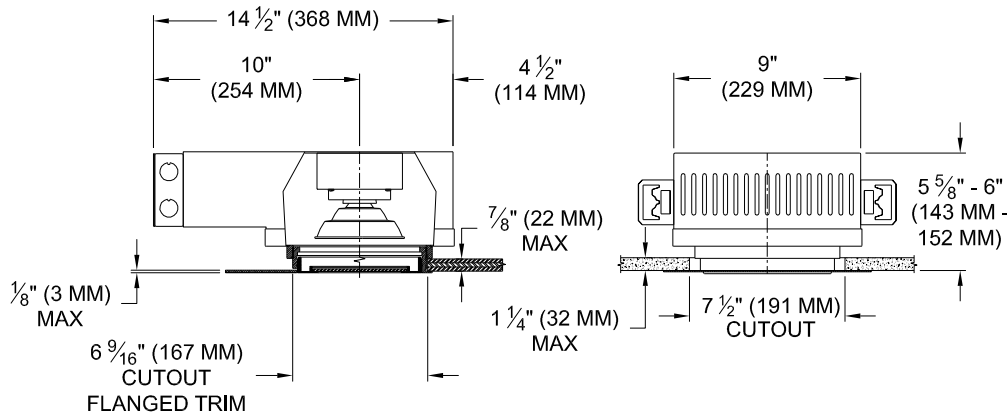

Single lamp, solid state light engine, recessed accent light, nominal 6" (152mm) diameter flat trim with 5" (127mm) aperture and optional glass diffuser. Downlighting in medium to high ceiling heights typically found in residential, commercial and retail applications. Suitable for new construction.

JOB: _____

SPECIFIER: _____

TYPE: _____

QUANTITY: _____

SIGNATURE: _____

ORDERING INFORMATION

4021-LEDZ-UH	TRIM	DRIVER	BEAMSPREAD	TRIM FINISH	APERTURE LENS
Universal Housing 9 = 90+CRI 27 = 2700K 30 = 3000K 35 = 3500K 40 = 4000K	FT =Flanged Trim PT =Panel Trim** ST =Shower Trim* ZT =Zero Trim **WXX only *Aperture lens required	CZ14 =120-277v, 14W 1100lm CZ20 =120-277v, 20W 1650lm CZ28** =120-277v, 28W 2200lm *Add ELDO for EldoLED 0-10v Dimming *Add DM2 for 2 wire dimming *Add LT2, LT3, LT5 for Lutron 2 wire, Lutron 3 wire, Lutron 5 wire dimming, LTB for Lutron Fade-to-Black	15 = 15 Degrees 24 = 24 Degrees 38 = 38 Degrees 60 = 60 Degrees	P14 = White BLK =Black PXX = SLI Color WXX = Wood XXXX = RAL # CST = Custom	Blank = None 90A = Clear 91A = Solite 92A = Supertex 93A = Frosted