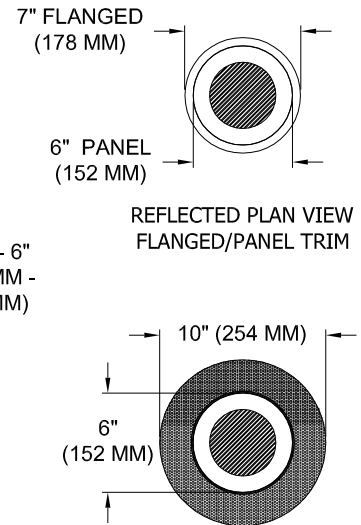

Single lamp, solid state light engine, recessed accent light, nominal 6" (152mm) diameter flat trim with 5" (127mm) aperture and optional glass diffuser. Downlighting in medium to high ceiling heights typically found in residential, commercial and retail applications. Suitable for new construction.

JOB: _____

SPECIFIER: _____

TYPE: _____

QUANTITY: _____

SIGNATURE: _____

ORDERING INFORMATION

4021-LEDZ-UH	TRIM	DRIVER	BEAMSPREAD	TRIM FINISH	APERTURE LENS
Universal Housing 9 = 90+CRI 27 = 2700K 30 = 3000K 35 = 3500K 40 = 4000K	FT =Flanged Trim PT =Panel Trim** ST =Shower Trim* ZT =Zero Trim **WXX only *Aperture lens required	CZ14 =120-277v, 14W 1100lm CZ20 =120-277v, 20W 1650lm CZ28** =120-277v, 28W 2200lm *Add ELDO for EldoLED 0-10v Dimming *Add DM2 for 2 wire dimming *Add LT2, LT3, LT5 for Lutron 2 wire, Lutron 3 wire, Lutron 5 wire dimming, LTB for Lutron Fade-to-Black	15 = 15 Degrees 24 = 24 Degrees 38 = 38 Degrees 60 = 60 Degrees	P14 = White BLK =Black PXX = SLI Color WXX = Wood XXXX = RAL # CST = Custom	Blank = None 90A = Clear 91A = Solite 92A = Supertex 93A = Frosted