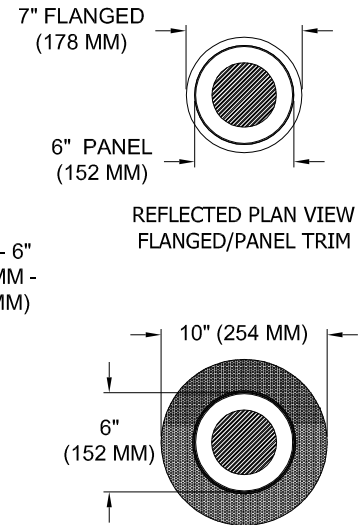

ORDERING INFORMATION

4020-LED-AD-UH	TRIM	DRIVER	BEAMSPREAD	TRIM FINISH	APERTURE LENS
		AD35			
Universal Housing Ambient Dimming LED *CCT Max 3000K-1900K	FT =Flanged Trim PT =Panel Trim** ST =Shower Trim* ZT =Zero Trim **WXX only *Aperture lens required	AD35=35W, 2850lm *Add DM2 for 2 wire dimming *Add LT2 for Lutron 2 wire *Add LT3 for Lutron 3 wire *Add LT5 for Lutron 5 wire *Add LTB for Lutron Fade-to-Black	24 = 24 Degrees 60 = 60 Degrees	P14 = White BLK =Black PXX = SLI Color WXX = Wood XXXX = RAL # CST = Custom	Blank = None 90A = Clear 91A = Solite 92A = Supertex 93A = Frosted