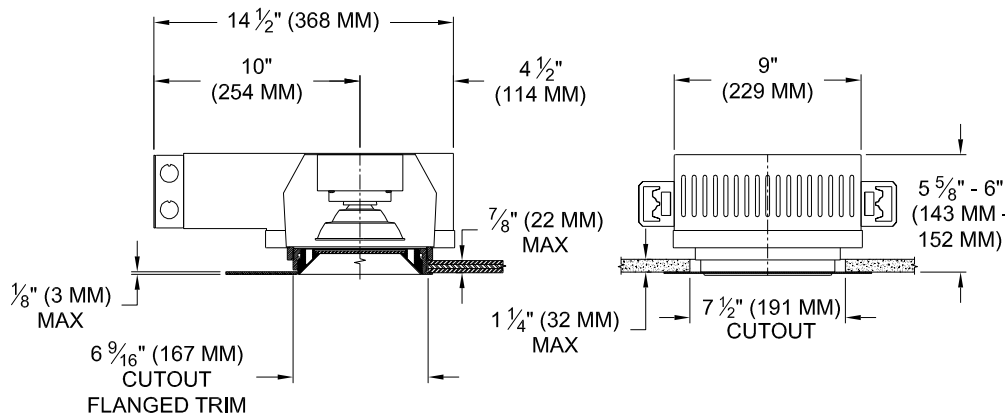

ORDERING INFORMATION

4020-LED-AD-UH	TRIM	DRIVER	BEAMSPREAD	TRIM FINISH	APERTURE LENS
		AD35			
Universal Housing Ambient Dimming LED *CCT Max 3000K-1900K	FT =Flanged Trim PT =Panel Trim** ST =Shower Trim* ZT =Zero Trim **WXX only *Aperture lens required	AD35=35W, 2850lm *Add DM2 for 2 wire dimming *Add LT2 for Lutron 2 wire *Add LT3 for Lutron 3 wire *Add LT5 for Lutron 5 wire *Add LTB for Lutron Fade-to-Black	24 = 24 Degrees 60 = 60 Degrees	P14 = White BLK =Black PXX = SLI Color WXX = Wood XXXX = RAL # CST = Custom	Blank = None 90A = Clear 91A = Solite 92A = Supertex 93A = Frosted