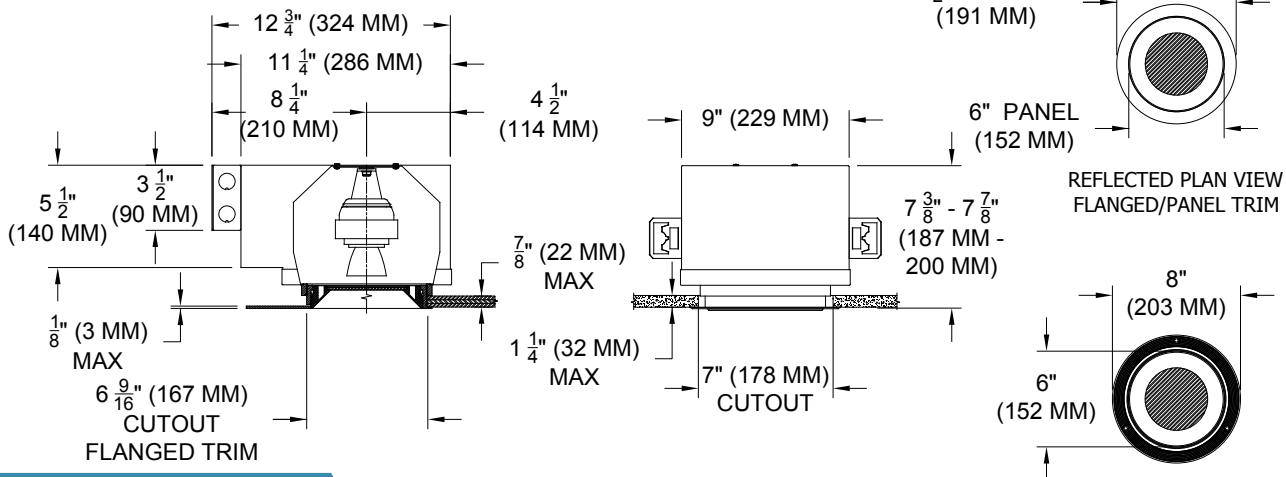

ORDERING INFORMATION

4020-LED-AD-AUH	TRIM	DRIVER	BEAMSPREAD	TRIM FINISH	APERTURE LENS
		AD35			
Airtight Universal Housing Ambient Dimming LED *CCT Max 3000K-1900K	FT =Flanged Trim PT =Panel Trim** ST =Shower Trim* ZT =Zero Trim **WXX only *Aperture lens required	AD35 =35W, 2850lm *Add DM2 for 2 wire dimming *Add LT2 for Lutron 2 wire *Add LT3 for Lutron 3 wire *Add LT5 for Lutron 5 wire *Add LTB for Lutron Fade-to-Black	24 = 24 Degrees 60 = 60 Degrees	P14 = White BLK =Black PXX = SLI Color WXX = Wood XXXX = RAL # CST = Custom	Blank = None 90A = Clear 91A = Solite 92A = Supertex 93A = Frosted