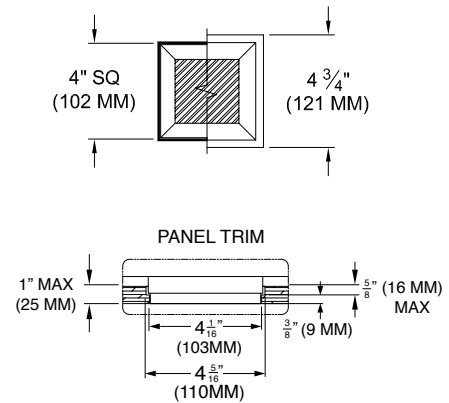

LABELS

-  US, US tested to UL standards 1598, Damp location, Wet with ST trim

JOB: _____

SPECIFIER: _____

TYPE: _____

QUANTITY: _____

SIGNATURE: _____

 AmbientDim™

ORDERING INFORMATION

4017-LED-AD-UH	TRIM	SOURCE / DRIVER	BEAMSPREAD	TRIM FINISH	APERTURE LENS
		AD14 /			
Universal Housing Ambient Dimming LED *CCT Max 3000K-1900K	FT =Flanged Trim PT =Panel Trim** ST =Shower Trim* ZT =Zero Trim **WXX Only *Aperture lens required	AD14 =350ma, 14.5W, 1000lm S1 =0-10V dimming, 1%, 120-277v T1 =TRIAC/ELV 2-wire, 3% 120v (Lead/Trail Edge) E1 =EldoLED 0-10V Logarithmic Dim, 0.1%, 120-277v E2 =EldoLED DALI, 0.1%, 120-277v E3 =EldoLED 0-10V Linear Dim, 0.1%, 120-277v L2 =Ltrn Hi-lume 1% 2-wr LED driver (120v fwd phase) L3 =Lutron Hi-lume 1% 3-wire/EcoSystem, 120-277v LTB =Lutron Hi-lume 1% EcoSys LED driver, 1%, 120-277v, Soft-on, Fade-to-Black	15 = 15 Degrees 24 = 24 Degrees 38 = 38 Degrees 60 = 60 Degrees	P14 = White BLK =Black PXX = SLI Color WXX = Wood XXXX = RAL # CST = Custom	Blank = None 90A = Clear 91A = Solite 92A = Supertex 93A = Frosted