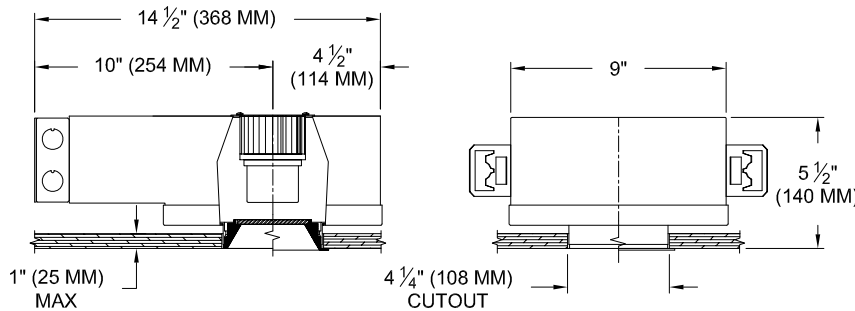

ORDERING INFORMATION

4017-LED-AD-UH	TRIM	SOURCE / DRIVER	BEAMSPREAD	TRIM FINISH	APERTURE LENS
		AD14 /			
Universal Housing Ambient Dimming LED *CCT Max 3000K-1900K	FT =Flanged Trim PT =Panel Trim** ST =Shower Trim* ZT =Zero Trim **WXX Only *Aperture lens required	AD14 =350ma, 14.5W, 1000lm S1 =0-10V dimming, 1%, 120-277v T1 =TRIAC/ELV 2-wire, 3% 120v (Lead/Trail Edge) E1 =EldoLED 0-10V Logarithmic Dim, 0.1%, 120-277v E2 =EldoLED DALI, 0.1%, 120-277v E3 =EldoLED 0-10V Linear Dim, 0.1%, 120-277v L2 =Ltrn Hi-lume 1% 2-wr LED driver (120v fwd phase) L3 =Lutron Hi-lume 1% 3-wire/EcoSystem, 120-277v LTB =Lutron Hi-lume 1% EcoSys LED driver, 1%, 120-277v, Soft-on, Fade-to-Black	15 = 15 Degrees 24 = 24 Degrees 38 = 38 Degrees 60 = 60 Degrees	P14 = White BLK =Black PXX = SLI Color WXX = Wood XXXX = RAL # CST = Custom	Blank = None 90A = Clear 91A = Solite 92A = Supertex 93A = Frosted