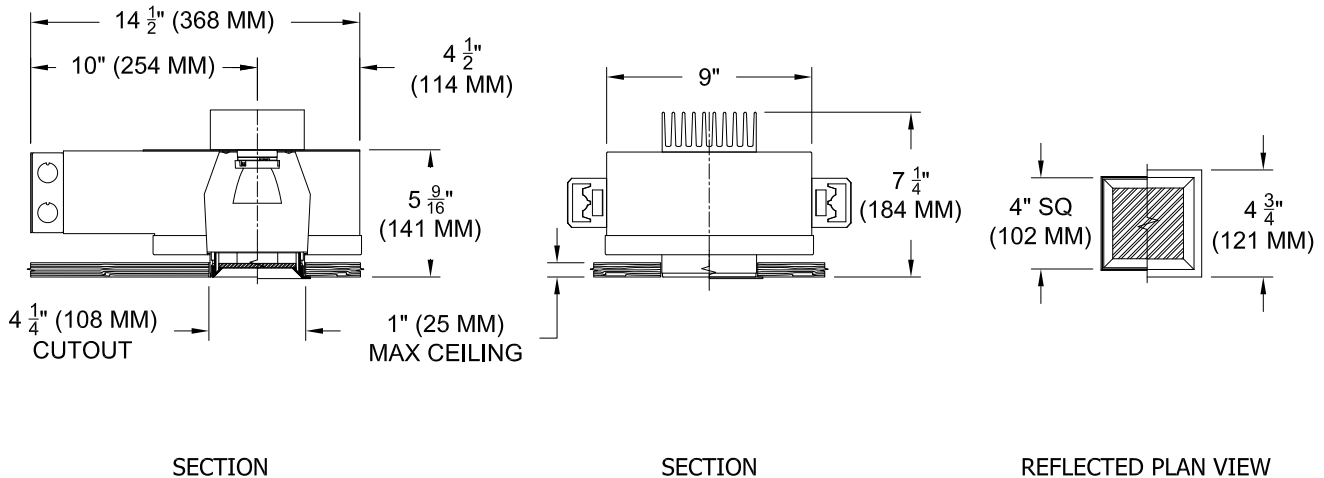

Single lamp, solid state light engine, recessed accent light with nominal 4" (100mm) square aperture, beveled trim and 3" (75mm,)glass diffuser.

TYPE: _____

JOB: _____

SPECIFIER: _____

SPECIFICATIONS

HOUSING - Precision die-formed heavy gauge aluminum with adjustable mounting bracket and die-cast ceiling collar.

SOCKET - LED module can be replaced in the field.

MOUNTING - Recessed in architectural ceiling.

ELECTRICAL - Integral dimmable electronic driver with internal short circuit protection. 120v-277v primary, compatible with 0-10v dimmers.

LENS - Interchangeable reflector provides multiple beam patterns. Optional borosilicate lenses available for aperture.

TRIM - Flanged or flangeless, one piece die-cast aluminum pyramidal shield. ST trim fully sealed and gasketed.

LAMP - BridgeLux LED supplied with fixture. Available in 2700 or 3000K color temperature and 80 or 97 CRI.

FINISH - Black powder paint housing. Aperture trim available in black and white as standard. Solid wood, additional colors and RAL palette available. Consult factory for custom finishes.

LABELS - CSA-C,US, Damp location, Wet with ST trim.

APPLICATIONS

General downlighting in medium to high ceiling heights typically found in residential, commercial and retail applications. Suitable for new construction. Zero trim can be used with in solid surface ceilings such as wood, stone, metal panel or glass.

ORDERING INFORMATION

HOUSING	TRIM	DRIVER	BEAMSPREAD	TRIM FINISH	APERTURE LENS
4014-LEDB__-UH					
Universal Housing 8 = 80CRI 27 = 2700K 9 = 97CRI 30 = 3000K 35 = 3500K 40 = 4000K	FT = Flanged Trim ST = Shower Trim ZT = Zero Trim	123 = 120v-277v 125 = 120v-277v HE 127 = 120v-277v HO 1210 = 120v-277v VHO	15 = 15 Degrees 24 = 24 Degrees 38 = 38 Degrees 60 = 60 Degrees	P14 = White PXX = SLI Color WXX = Wood XXXX = RAL # CST = Custom	Blank = None 91A = Solite 92A = Supertex 93A = Frosted 95A = Full Prismatic

[CLICK HERE](http://www.specialtylightingindustries.com) for LED and driver performance information including wattage and lumen output or go to www.specialtylightingindustries.com.

SPECIALTY LIGHTING INDUSTRIES, INC.

NOTE: These specifications subject to change without notice.

www.specialtylightingindustries.com

1306 DORIS AVENUE, OCEAN, NJ 07712 USA 800.462.7812 732.517.0800 FAX 732.517.0971 © 03/14