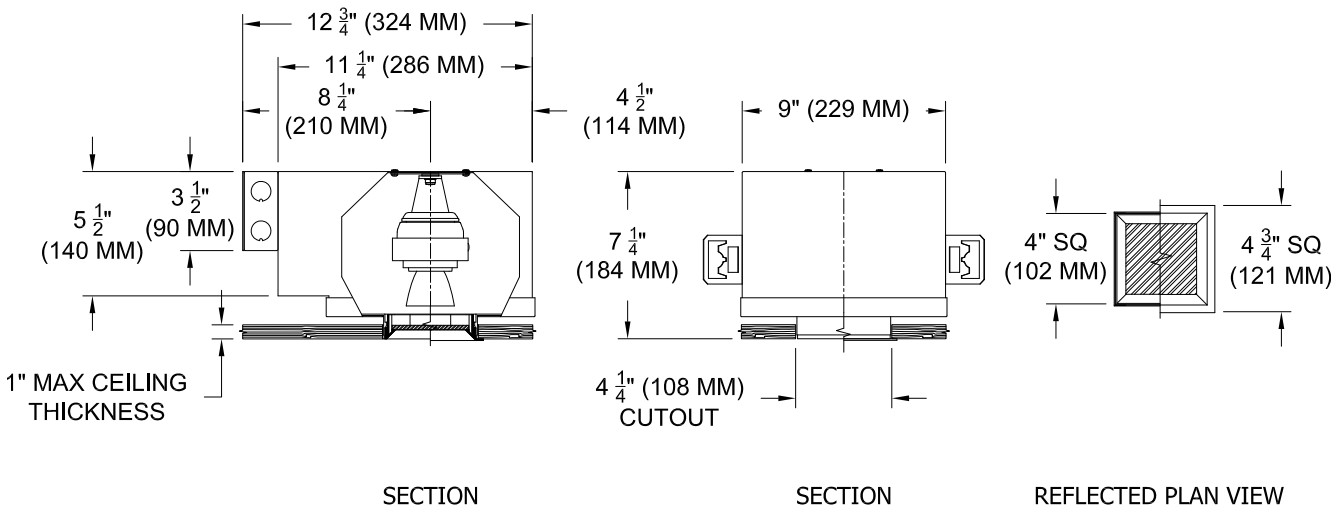

TYPE: _____

JOB: _____

SPECIFIER: _____

SPECIFICATIONS

HOUSING - Precision die-formed heavy gauge aluminum with adjustable mounting bracket and die-cast ceiling collar.

SOCKET - LED module can be replaced in the field.

MOUNTING - Recessed in architectural ceiling.

ELECTRICAL - Integral dimmable electronic driver with internal short circuit protection. 120v-277v primary, compatible with 0-10v dimmers.

LENS - Interchangeable reflector provides multiple beam patterns. Optional borosilicate lenses available for aperture.

TRIM - Flanged or flangeless, one piece die-cast aluminum pyramidal shield. ST trim fully sealed and gasketed.

LAMP - BridgeLux LED supplied with fixture. Available in 2700 or 3000K color temperature and 80 or 97 CRI.

FINISH - Black powder paint housing. Aperture trim available in black and white as standard. Solid wood, additional colors and RAL palette available. Consult factory for custom finishes.

LABELS - CSA-C,US, Damp location, Wet with ST. ASTM E283 Airtight, Suitable for direct contact with insulation.

APPLICATIONS

General downlighting in medium to high ceiling heights typically found in residential, commercial and retail applications. Suitable for new construction. Zero trim can be used with in solid surface ceilings such as wood, stone, metal panel or glass.

ORDERING INFORMATION

HOUSING	TRIM	DRIVER	BEAMSPREAD	TRIM FINISH	APERTURE LENS
4014-LEDB_-AUH					
Universal Housing 8 = 80CRI 27 = 2700K 9 = 97CRI 30 = 3000K 35 = 3500K 40 = 4000K	FT = Flanged Trim ST = Shower Trim ZT = Zero Trim	123 = 120v-277v 125 = 120v-277v HE 127 = 120v-277v HO	15 = 15 Degrees 24 = 24 Degrees 38 = 38 Degrees 60 = 60 Degrees	P14 = White PXX = SLI Color WXX = Wood XXXX = RAL # CST = Custom	Blank = None 91A = Solite 92A = Supertex 93A = Frosted 95A = Full Prismatic

[CLICK HERE](http://www.specialtylightingindustries.com) for LED and driver performance information including wattage and lumen output or go to www.specialtylightingindustries.com.

SPECIALTY LIGHTING INDUSTRIES, INC.

NOTE: These specifications subject to change without notice.

www.specialtylightingindustries.com

1306 DORIS AVENUE, OCEAN, NJ 07712 USA 800.462.7812 732.517.0800 FAX 732.517.0971 © 09/14