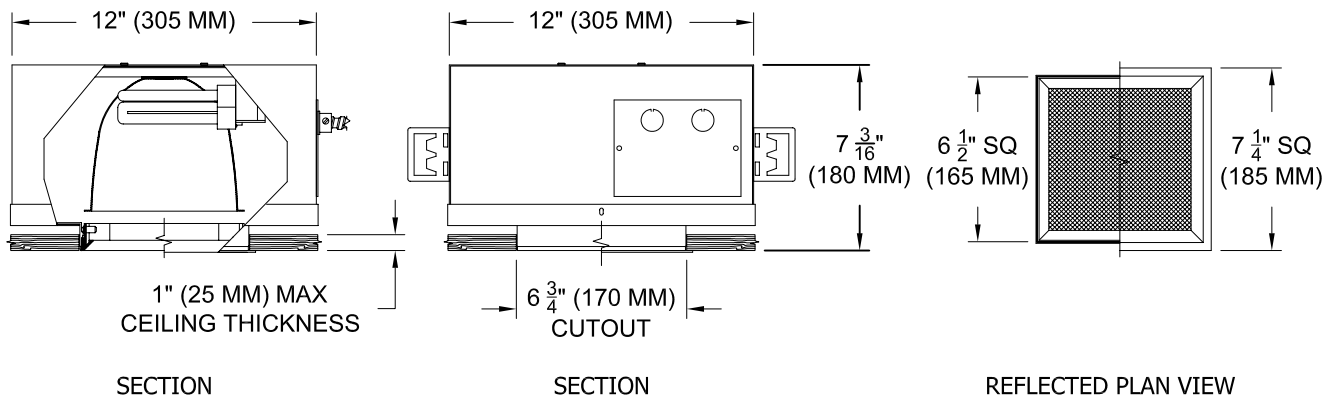

Single lamp, compact fluorescent, recessed accent light with nominal 6.5" square aperture, beveled trim and 5.5" glass diffuser.

TYPE: _____

JOB: _____

SPECIFIER: _____

SPECIFICATIONS

HOUSING - Precision die-formed heavy gauge aluminum. Airtight construction suitable for direct contact with insulation.

MOUNTING - Recessed in insulated architectural ceiling.

ELECTRICAL - Integral electronic, thermally protected ballast. 120v, 277v, (220v 240v, available). Dimming ballast available.

LAMP - Triple tube compact fluorescent

LABELS - CSA-C,US, Damp Location, Wet with ST trim.

SOCKET - GX24q PBT socket with high temperature, teflon coated lead wires.

LENS - Solite borosilicate glass. Others available consult factory

TRIM - Flanged or flangeless, extruded aluminum regressed lensed trim. ST trim fully sealed and gasketed.

FINISH - Black powder paint housing. Aperture trim available in black and white as standard. Solid wood, additional colors and RAL palette available. Consult factory for custom finishes.

APPLICATIONS

Downlighting in low to medium ceiling heights typically found in residential, commercial and retail applications. Suitable for new construction. Zero trim can be used with in solid surface ceilings such as wood, stone, metal panel or glass.

ORDERING INFORMATION

HOUSING	TRIM	VOLTAGE	TRIM FINISH	APERTURE LENS
4014-CF__-AUH				
Airtight Universal Housing. 18 = 18 Watt 24 = 24 Watt 32 = 32 Watt	FT = Flanged Trim ST = Shower Trim ZT = Zero Trim	120 220 240 277 add DM for dimming	P14 = White PXX = SLI Color WXX = Wood XXXX = RAL # CST = Custom	91A = Solite 92A = Supertex 93A = Sandblasted 95A = Full Prismatic 99A = White Opal

SPECIALTY LIGHTING INDUSTRIES, INC.

NOTE: These specifications subject to change without notice.

www.specialtylightingindustries.com

1306 DORIS AVENUE, OCEAN, NJ 07712 USA 800.462.7812 732.517.0800 FAX 732.517.0971 © 05/10