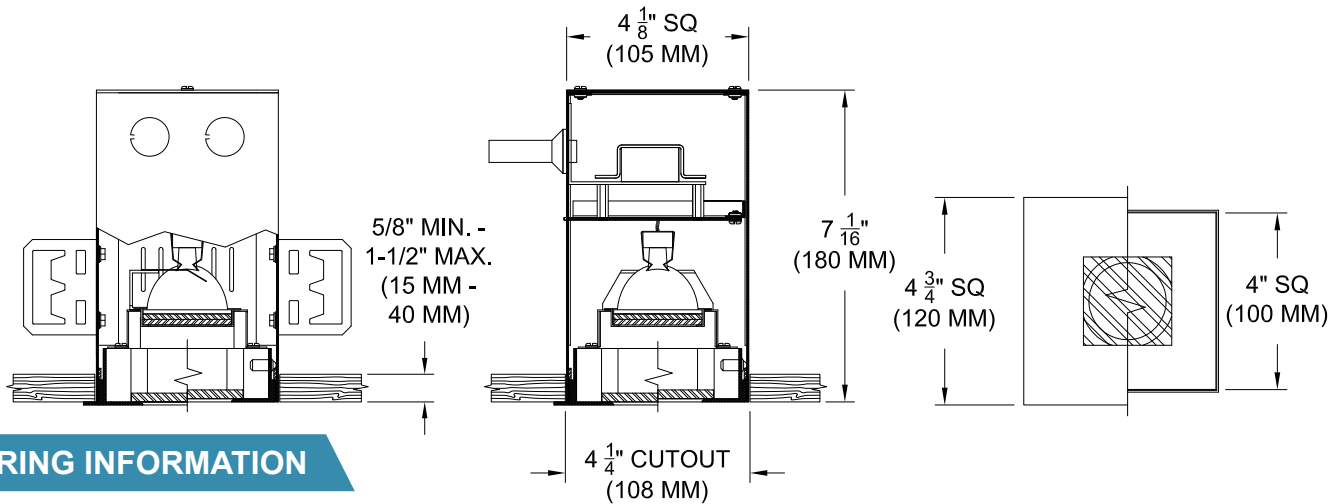

TRIM

- Flanged or flangeless, 1 piece die-cast aluminum square plate with 2" square aperture
- ST trim fully sealed and gasketed

FINISH

- Black powder paint housing
- Aperture trim available in black and white as standard
- Solid wood, additional colors, RAL palette, custom finishes available

LABELS

-  US, US tested to UL standards 1598, Damp location, Wet with ST trim,

ORDERING INFORMATION

MODEL	TRIM	TRANSFORMER	LAMP LENS	FINISH	APERTURE LENS
4012-MR16-CUH					
Compact Universal Housing	FT =Flanged Trim ST =Shower Trim* ZT =Zero Trim *Aperture lens required	EX =Electronic / 120v EXS =Elect. SORAA* / 220v / 240v / 277v *Standard 120v	90L = Clear-Standard 91L = Solite 92L = Supertex 93L = Frosted 97L = Black Hexcell 98L = UV	P14 = White BLK =Black PXX = SLI Color WXX = Wood XXXX = RAL # CST = Custom	Blank = None 91A = Solite 92A = Supertex 93A = Frosted 95A = Full Prismatic