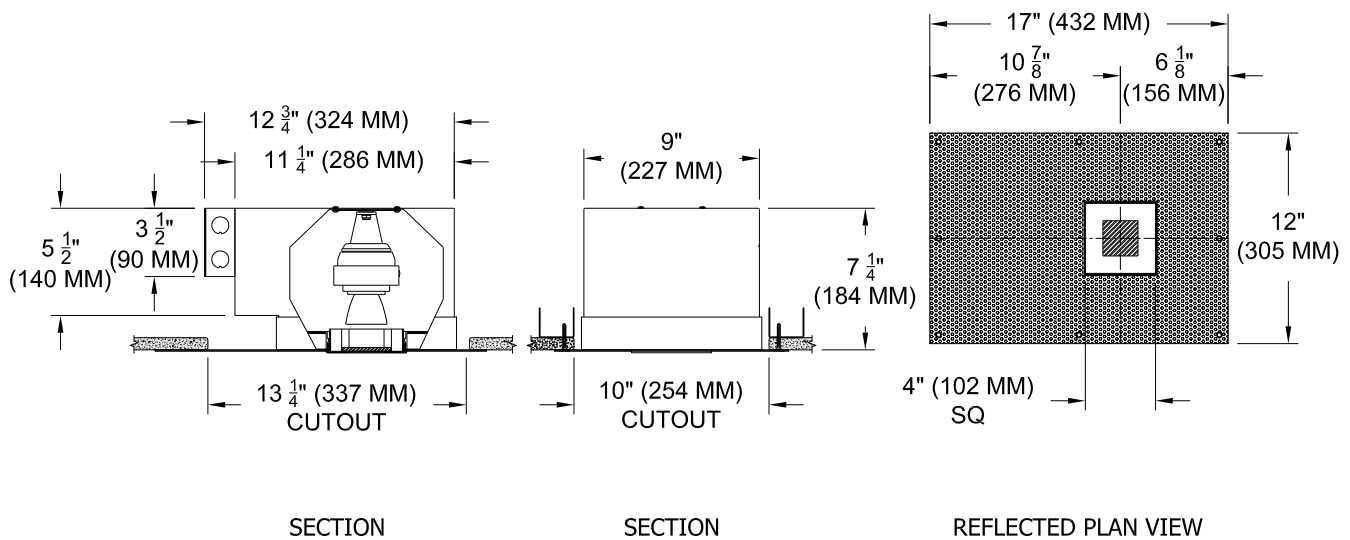

Single lamp, solid state light engine, recessed down light with nominal 2" (50mm) square aperture and optional glass diffuser.

TYPE: _____

JOB: _____

SPECIFIER: _____

SPECIFICATIONS

HOUSING - Precision die-formed heavy gauge aluminum with flangeless trim and integrated screed edge.

SOCKET - LED module can be replaced in the field.

MOUNTING - Install from below in sheetrock ceiling.

ELECTRICAL - Integral dimmable electronic driver with internal short circuit protection. 120v-277v primary, compatible with 0-10v dimmers.

LENS - Interchangeable reflector provides multiple beam patterns. Optional borosilicate lenses available for aperture.

TRIM - Flangeless, one piece die-cast aluminum pyramidal shield.

LAMP - Xicato LED supplied with fixture. Available in 2700 or 3000K color temperature and 80 or 95 CRI.

FINISH - Black powder paint housing. Aperture trim available in black and white as standard. Solid wood, additional colors and RAL palette available. Consult factory for custom finishes.

LABELS - CSA-C,US, Damp location, ASTM E283 Airtight, Suitable for direct contact with thermal insulation.

APPLICATIONS

Accent and downlighting in medium to high ceiling heights typically found in residential, commercial and retail applications. Suitable for new or existing construction in sheetrock ceilings.

ORDERING INFORMATION

HOUSING	TRIM	DRIVER	BEAMSPREAD	TRIM FINISH	APERTURE LENS
4012-LEDX_-APH					
Plaster Flange Housing 8 = 80CRI 27 = 2700K 9 = 95CRI 30 = 3000K 35 = 3500K 40 = 4000K	ZT = Zero Trim	125 = 120v-277v HE 127 = 120v-277v HO 1210 = 120v-277v VHO	20 = 20 Degrees 30 = 30 Degrees 40 = 40 Degrees	P14 = White PXX = SLI Color WXX = Wood XXXX = RAL # CST = Custom	Blank = None 91A = Solite 92A = Supertex 93A = Frosted 95A = Full Prismatic

[CLICK HERE](#) for LED and driver performance information including wattage and lumen output or go to www.specialtylightingindustries.com.

SPECIALTY LIGHTING INDUSTRIES, INC.

NOTE: These specifications subject to change without notice.

www.specialtylightingindustries.com

1306 DORIS AVENUE, OCEAN, NJ 07712 USA 800.462.7812 732.517.0800 FAX 732.517.0971 © 09/14