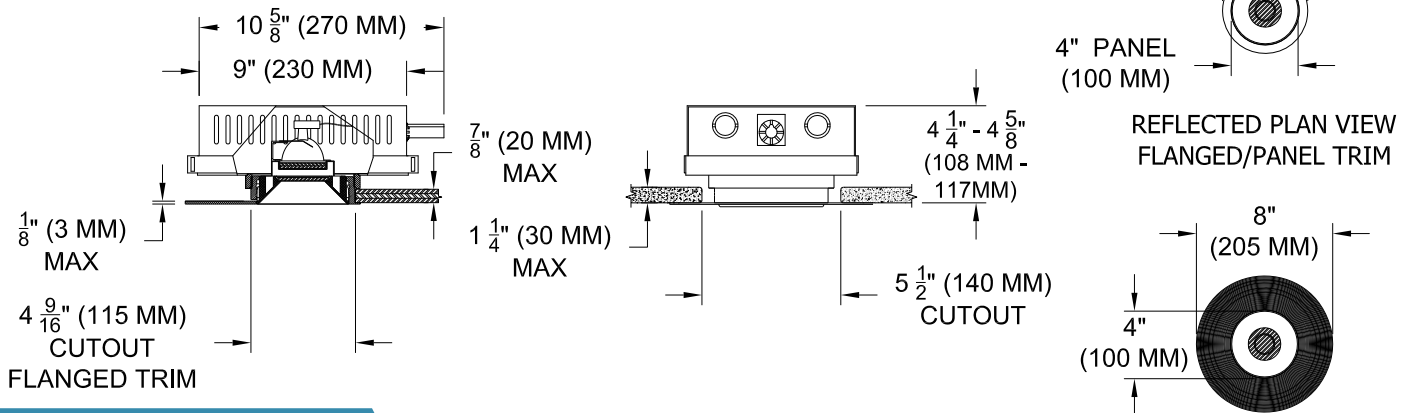

Single lamp, low-voltage halogen, recessed down light, nominal 4" (100mm) diameter conical trim with 2" (50mm) aperture and optional glass diffuser. Downlighting in low to medium ceiling heights typically found in residential, commercial and retail applications. Suitable for new construction.

LABELS

-  , US tested to UL standards 1598, Damp location, Wet with ST trim,

ORDERING INFORMATION

MODEL	TRIM	TRANSFORMER	LAMP LENS	TRIM FINISH	APERTURE LENS
4001-MR16-TUH					
Thin Universal Housing	FT =Flanged Trim PT =Panel Trim** ST =Shower Trim* ZT =Zero Trim **WXX Only *Aperture lens required	RX =Remote / 120v 277v	90L = Clear-Standard 91L = Solite 92L = Supertex 93L = Frosted 97L = Black Hexcell 98L = UV	P14 = White BLK =Black PXX = SLI Color WXX = Wood XXXX = RAL # CST = Custom	Blank = None 91A = Solite 92A = Supertex 93A = Frosted 95A = Full Prismatic