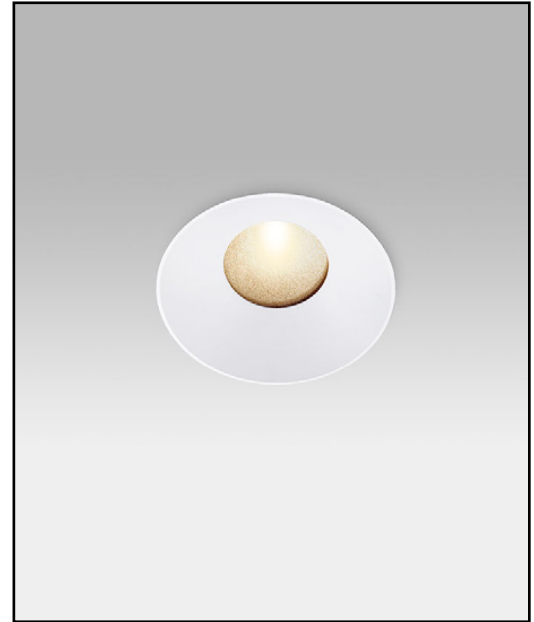

Single lamp, low-voltage halogen, recessed down light, nominal 4" (100mm) diameter conical trim with 2" (50mm) aperture and optional glass diffuser. Downlighting in low to medium ceiling heights typically found in residential, commercial and retail applications. Suitable for new construction.

TRIM

- Flanged or flangeless, die-cast aluminum conical shield with round aperture
- ST trim fully sealed and gasketed

FINISH

- Black powder paint housing
- Aperture trim available in black and white as standard
- Solid wood, additional colors, RAL palette, custom finishes available

LABELS

-  , US tested to UL standards 1598, Damp location, Wet with ST trim,

ORDERING INFORMATION

MODEL	TRIM	TRANSFORMER	LAMP LENS	TRIM FINISH	APERTURE LENS
4001-MR16-TUH					
Thin Universal Housing	FT =Flanged Trim PT =Panel Trim** ST =Shower Trim* ZT =Zero Trim **WXX Only *Aperture lens required	RX =Remote / 120v 277v	90L = Clear-Standard 91L = Solite 92L = Supertex 93L = Frosted 97L = Black Hexcell 98L = UV	P14 = White BLK =Black PXX = SLI Color WXX = Wood XXXX = RAL # CST = Custom	Blank = None 91A = Solite 92A = Supertex 93A = Frosted 95A = Full Prismatic