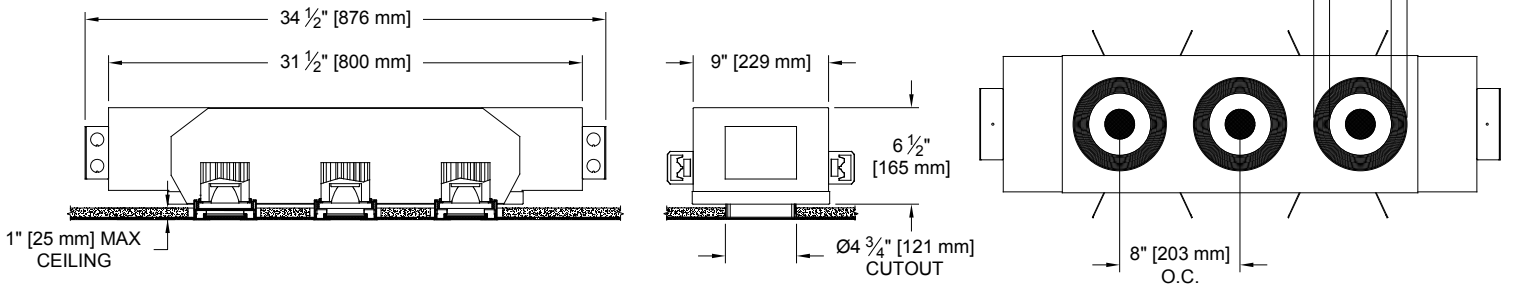

Multiple lamp, solid state light engine, recessed accent lights with (3) 4" (102mm) trim, round aperture and optional glass diffuser. Accent and downlighting in low to medium ceiling heights typically found in residential, commercial and retail applications. Suitable for new or existing construction in sheetrock ceilings.

JOB: _____
SPECIFIER: _____
TYPE: _____
QUANTITY: _____
SIGNATURE: _____

SPECIFICATIONS

HOUSING

- Precision die-formed heavy gauge aluminum
- ≈ Airtight construction suitable for direct contact with insulation

MOUNTING

- Install from below in sheetrock ceiling

ELECTRICAL

- Integral dimmable electronic driver with internal short circuit protection

LAMP

- (3) Citizen LED supplied with fixture

SOCKET

- Precision die-formed aluminum yoke with CNC machined lampholder assembly

LENS

- Interchangeable reflector provides multiple beam patterns
- Optional borosilicate lenses available for lampholder and aperture

TRIM

- Flangeless, one piece die-cast aluminum 3 flat round plates and round aperture

FINISH

- Black powder paint housing
- Aperture trim available in white as standard

LABELS

- , US tested to UL standards 1598, Damp location, Wet with SZT trim, IC/Airtight, Chicago Plenum

ORDERING INFORMATION

4000-3MDL-LEDZ-APH	TRIM	SOURCE / DRIVER	BEAMSPREAD	TRIM FINISH	APERTURE LENS	ACCESSORIES
		/		P14		
Multi Lamp Airtight Plaster Housing 9 = 90+CRI 27 = 2700K 30 = 3000K 35 = 3500K 40 = 4000K	ZT=Zero Trim SZT= Shower Zero Trim* *Aperture lens required	CZ14=120-277v, 14W 1100lm CZ20=120-277v, 20W 1650lm C1 =0-10V dimming, 1%, 120-277v C2 =TRIAC/ELV 2-wire, 3% 120v (Lead/Trail Edge) E1 =EldoLED 0-10V Logarithmic Dim, 0.1%, 120-277v E2 =EldoLED DALI, 0.1%, 120-277v E3 =EldoLED 0-10V Linear Dim, 0.1%, 120-277v L2 =Lutron Hi-lume 1% 2-wr LED driver (120v forward phase) LTB =Lutron Hi-lume 1% EcoSys LED driver, 1%, 120-277v, Soft-on, Fade-to-Black	15 = 15 Degrees 24 = 24 Degrees 38 = 38 Degrees 60 = 60 Degrees	P14 = White	91A = Solite 93A = Frosted	CP=Chicago Plenum