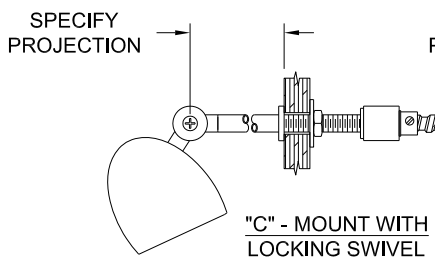

LAMP

- MR-11 (FSS) narrow spot 35w max

SOCKET

- Extruded aluminum socket plate
- G4/G6 ceramic socket with high temperature, teflon coated lead wires

LENS

- Borosilicate lens

TRIM

- Die-cast aluminum tubular shield

TYPE: _____

QUANTITY: _____

SIGNATURE: _____

ORDERING INFORMATION

306-MR11	LENGTH	PROJECTION	TRANSFORMER	MOUNTING	FINISH
Elliptical Picture Light 4 = 4" (100mm) o.c.* 6 = 6" (150mm) o.c. or custom spacing *4" not applicable for Integral Electronic	Specify length in 1' (300mm) increments* *2' (600mm) minimum	3 = 3" (75mm) 6 = 6" (150mm) 9 = 9" (225mm) 12 = 12" (300mm) or custom projection	CX= Clock Outlet* 120 EX= Electronic 220 RX= Remote 240 277 Consult Factory*	A = Cord & Plug B = J-Box C = Through Panel E = End Swivel* Available in A,B,C, mount	P14 = White PXX = SLI Color XXXX = RAL # MXX = Metal Finish CST = Custom Click Here for more Finishes