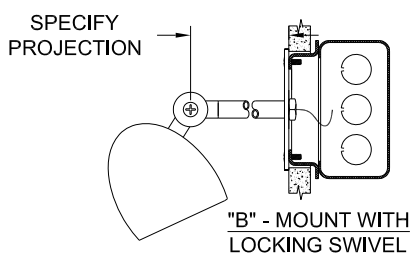

TYPE: _____

QUANTITY: _____

SIGNATURE: _____

ORDERING INFORMATION

306-MR11	LENGTH	PROJECTION	TRANSFORMER	MOUNTING	FINISH
Elliptical Picture Light 4 = 4" (100mm) o.c.* 6 = 6" (150mm) o.c. or custom spacing *4" not applicable for Integral Electronic	Specify length in 1' (300mm) increments* *2' (600mm) minimum	3 = 3" (75mm) 6 = 6" (150mm) 9 = 9" (225mm) 12 = 12" (300mm) or custom projection	CX= Clock Outlet* 120 EX= Electronic 220 RX= Remote 240 277 Consult Factory*	A = Cord & Plug B = J-Box C = Through Panel E = End Swivel* Available in A,B,C, mount	P14 = White PXX = SLI Color XXXX = RAL # MXX = Metal Finish CST = Custom Click Here for more Finishes