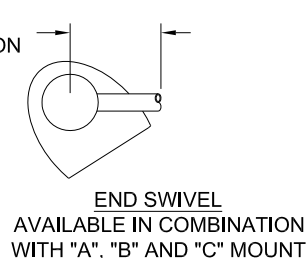

LAMP

- MR-11 (FSS) narrow spot 35w max

SOCKET

- Extruded aluminum socket plate
- G4/G6 ceramic socket with high temperature, teflon coated lead wires

LENS

- Borosilicate lens

TRIM

- Die-cast aluminum tubular shield

TYPE: _____

QUANTITY: _____

SIGNATURE: _____

ORDERING INFORMATION

306-MR11	LENGTH	PROJECTION	TRANSFORMER	MOUNTING	FINISH
Elliptical Picture Light 4 = 4" (100mm) o.c.* 6 = 6" (150mm) o.c. or custom spacing *4" not applicable for Integral Electronic	Specify length in 1' (300mm) increments* *2' (600mm) minimum	3 = 3" (75mm) 6 = 6" (150mm) 9 = 9" (225mm) 12 = 12" (300mm) or custom projection	CX= Clock Outlet* 120 EX= Electronic 220 RX= Remote 240 277 Consult Factory*	A = Cord & Plug B = J-Box C = Through Panel E = End Swivel* Available in A,B,C, mount	P14 = White PXX = SLI Color XXXX = RAL # MXX = Metal Finish CST = Custom Click Here for more Finishes