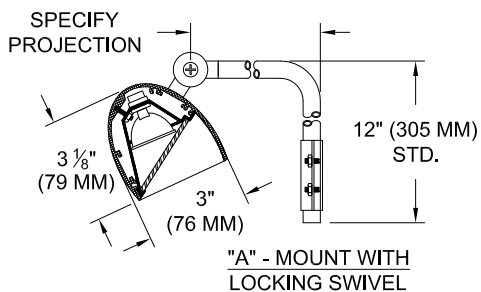

LAMP

- MR-11 (FSS) narrow spot 35w max

SOCKET

- Extruded aluminum socket plate
- G4/G6 ceramic socket with high temperature, teflon coated lead wires

LENS

- Borosilicate lens

TRIM

- Die-cast aluminum tubular shield

TYPE: _____

QUANTITY: _____

SIGNATURE: _____

ORDERING INFORMATION

306-MR11	LENGTH	PROJECTION	TRANSFORMER	MOUNTING	FINISH
Elliptical Picture Light 4 = 4" (100mm) o.c.* 6 = 6" (150mm) o.c. or custom spacing *4" not applicable for Integral Electronic	Specify length in 1' (300mm) increments* *2' (600mm) minimum	3 = 3" (75mm) 6 = 6" (150mm) 9 = 9" (225mm) 12 = 12" (300mm) or custom projection	CX= Clock Outlet* 120 EX= Electronic 220 RX= Remote 240 277 Consult Factory*	A = Cord & Plug B = J-Box C = Through Panel E = End Swivel* Available in A,B,C, mount	P14 = White PXX = SLI Color XXXX = RAL # MXX = Metal Finish CST = Custom Click Here for more Finishes