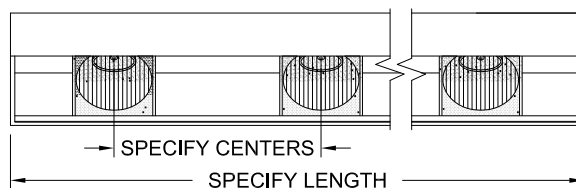

TYPE: _____

QUANTITY: _____

SIGNATURE: _____

ORDERING INFORMATION

306-MR11	LENGTH	PROJECTION	TRANSFORMER	MOUNTING	FINISH
Elliptical Picture Light 4 = 4" (100mm) o.c.* 6 = 6" (150mm) o.c. or custom spacing *4" not applicable for Integral Electronic	Specify length in 1' (300mm) increments* *2' (600mm) minimum	3 = 3" (75mm) 6 = 6" (150mm) 9 = 9" (225mm) 12 = 12" (300mm) or custom projection	CX= Clock Outlet* 120 EX= Electronic 220 RX= Remote 240 277 Consult Factory*	A = Cord & Plug B = J-Box C = Through Panel E = End Swivel* Available in A,B,C, mount	P14 = White PXX = SLI Color XXXX = RAL # MXX = Metal Finish CST = Custom Click Here for more Finishes