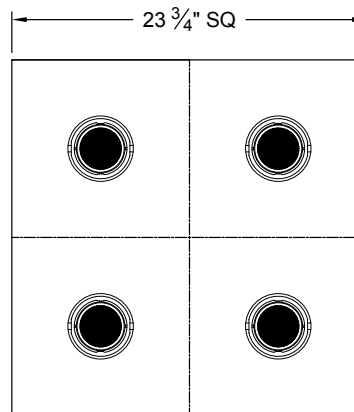

Pendant mounted adjustable gimbal multi-led fixture. Lamp heads are gimbal adjustable along two axis.

**JOB:** \_\_\_\_\_  
**SPECIFIER:** \_\_\_\_\_  
**TYPE:** \_\_\_\_\_  
**QUANTITY:** \_\_\_\_\_  
**SIGNATURE:** \_\_\_\_\_

**LABELS**

-  , US tested to UL standards 1598, Damp location

\*See Page 2 for more detailed drawings

**ORDERING INFORMATION**

1652-LEDZ-SH_	COLOR TEMP	SOURCE / DRIVER	BEAMSPREAD	HOUSING / HEAD FINISH	LENGTH
		/		/	/
Surface Housing Pendant Mount <b>A1</b> = 1 Lamp Square <b>B2</b> = 2 Lamp Square <b>C4</b> = 4 Lamp Square <b>D1</b> = 1 Lamp Rectangle <b>E2</b> = 2 Lamp Rectangle	<b>9</b> = 90+CRI <hr/> <b>27</b> = 2700K <b>30</b> = 3000K <b>35</b> = 3500K <b>40</b> = 4000K	<b>38CZ12</b> = 120v-277v, 12W 1750lm <b>38CZ16</b> = 120v-277v, 16W 2400lm <b>38CZ24</b> = 120v-277v, 24W 3700lm <hr/> <b>S1</b> =0-10V dimming, 1%, 120-277v <b>T1</b> =TRIAC/ELV 2-wire, 3% 120v (Lead/Trail Edge) <b>E1</b> =EldoLED 0-10V Logarithmic Dim, 0.1%, 120-277v <b>E2</b> =EldoLED DALI, 0.1%, 120-277v <b>E3</b> =EldoLED 0-10V Linear Dim, 0.1%, 120-277v <b>L2</b> =Ltrn Hi-lume 1% 2-wr LED driver (120v frwd phase) <b>L3</b> =Lutron Hi-lume 1% 3-wire/EcoSystem, 120-277v <b>LTB</b> =Lutron Hi-lume 1% EcoSys LED driver, 1%, 120-277v, Soft-on, Fade-to-Black	<b>15</b> = 15 Degrees <b>24</b> = 24 Degrees <b>38</b> = 38 Degrees <b>60</b> = 60 Degrees	<b>P14</b> = White <b>BLK</b> =Black <b>ANA</b> = Clear Aluminum <b>CST</b> = Custom	<b>CM</b> = Cable Mount <b>PM</b> = Pendant Mount <hr/> <b>12</b> = 12" <b>24</b> = 24" <b>36</b> = 36" <b>48</b> = 48" <b>60</b> = 60" <b>84</b> = 84"

Option A1 - 1 Lamp Square

REFLECTED PLAN VIEW

TOP VIEW

Option B2 - 2 Lamp Square

Option C4 - 4 Lamp Square

Option D1 - 1 Lamp Rectangle

Option E2 - 2 Lamp Rectangle