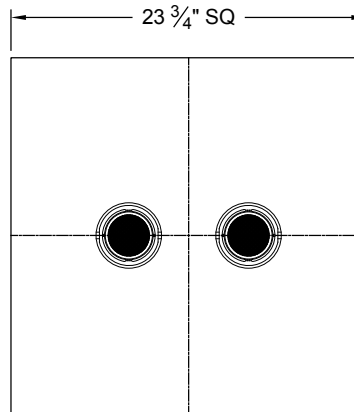

**LABELS**

-  , US tested to UL standards 1598, Damp location

\*See Page 2 for more detailed drawings

**ORDERING INFORMATION**

1652-LEDZ-SH_	COLOR TEMP	SOURCE / DRIVER	BEAMSPREAD	HOUSING / HEAD FINISH	LENGTH
		/		/	/
Surface Housing Pendant Mount <b>A1</b> = 1 Lamp Square <b>B2</b> = 2 Lamp Square <b>C4</b> = 4 Lamp Square <b>D1</b> = 1 Lamp Rectangle <b>E2</b> = 2 Lamp Rectangle	<b>9</b> = 90+CRI <hr/> <b>27</b> = 2700K <b>30</b> = 3000K <b>35</b> = 3500K <b>40</b> = 4000K	<b>38CZ12</b> = 120v-277v, 12W 1750lm <b>38CZ16</b> = 120v-277v, 16W 2400lm <b>38CZ24</b> = 120v-277v, 24W 3700lm <hr/> <b>S1</b> =0-10V dimming, 1%, 120-277v <b>T1</b> =TRIAC/ELV 2-wire, 3% 120v (Lead/Trail Edge) <b>E1</b> =EldoLED 0-10V Logarithmic Dim, 0.1%, 120-277v <b>E2</b> =EldoLED DALI, 0.1%, 120-277v <b>E3</b> =EldoLED 0-10V Linear Dim, 0.1%, 120-277v <b>L2</b> =Ltrn Hi-lume 1% 2-wr LED driver (120v frwd phase) <b>L3</b> =Lutron Hi-lume 1% 3-wire/EcoSystem, 120-277v <b>LTB</b> =Lutron Hi-lume 1% EcoSys LED driver, 1%, 120-277v, Soft-on, Fade-to-Black	<b>15</b> = 15 Degrees <b>24</b> = 24 Degrees <b>38</b> = 38 Degrees <b>60</b> = 60 Degrees	<b>P14</b> = White <b>BLK</b> =Black <b>ANA</b> = Clear Aluminum <b>CST</b> = Custom	<b>CM</b> = Cable Mount <b>PM</b> = Pendant Mount <hr/> <b>12</b> = 12" <b>24</b> = 24" <b>36</b> = 36" <b>48</b> = 48" <b>60</b> = 60" <b>84</b> = 84"

Option A1 - 1 Lamp Square

REFLECTED PLAN VIEW

TOP VIEW

Option B2 - 2 Lamp Square

Option C4 - 4 Lamp Square

Option D1 - 1 Lamp Rectangle

Option E2 - 2 Lamp Rectangle