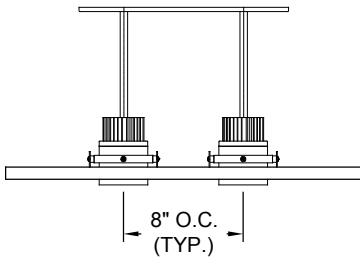

**LABELS**

-  , US tested to UL standards 1598, Damp location

\*See Page 2 for more detailed drawings

**ORDERING INFORMATION**

1652-LEDZ-SH_	COLOR TEMP	SOURCE / DRIVER	BEAMSPREAD	HOUSING / HEAD FINISH	LENGTH
		/		/	/
Surface Housing Pendant Mount <b>A1</b> = 1 Lamp Square <b>B2</b> = 2 Lamp Square <b>C4</b> = 4 Lamp Square <b>D1</b> = 1 Lamp Rectangle <b>E2</b> = 2 Lamp Rectangle	<b>9</b> = 90+CRI <hr/> <b>27</b> = 2700K <b>30</b> = 3000K <b>35</b> = 3500K <b>40</b> = 4000K	<b>38CZ12</b> = 120v-277v, 12W 1750lm <b>38CZ16</b> = 120v-277v, 16W 2400lm <b>38CZ24</b> = 120v-277v, 24W 3700lm <hr/> <b>S1</b> =0-10V dimming, 1%, 120-277v <b>T1</b> =TRIAC/ELV 2-wire, 3% 120v (Lead/Trail Edge) <b>E1</b> =EldoLED 0-10V Logarithmic Dim, 0.1%, 120-277v <b>E2</b> =EldoLED DALI, 0.1%, 120-277v <b>E3</b> =EldoLED 0-10V Linear Dim, 0.1%, 120-277v <b>L2</b> =Ltrn Hi-lume 1% 2-wr LED driver (120v frwd phase) <b>L3</b> =Lutron Hi-lume 1% 3-wire/EcoSystem, 120-277v <b>LTB</b> =Lutron Hi-lume 1% EcoSys LED driver, 1%, 120-277v, Soft-on, Fade-to-Black	<b>15</b> = 15 Degrees <b>24</b> = 24 Degrees <b>38</b> = 38 Degrees <b>60</b> = 60 Degrees	<b>P14</b> = White <b>BLK</b> =Black <b>ANA</b> = Clear Aluminum <b>CST</b> = Custom	<b>CM</b> = Cable Mount <b>PM</b> = Pendant Mount <hr/> <b>12</b> = 12" <b>24</b> = 24" <b>36</b> = 36" <b>48</b> = 48" <b>60</b> = 60" <b>84</b> = 84"

Option A1 - 1 Lamp Square

REFLECTED PLAN VIEW

TOP VIEW

Option B2 - 2 Lamp Square

Option C4 - 4 Lamp Square

Option D1 - 1 Lamp Rectangle

Option E2 - 2 Lamp Rectangle