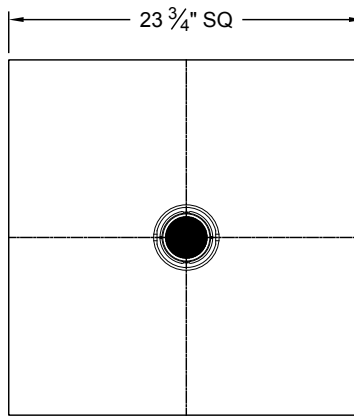

**LABELS**

-  , US tested to UL standards 1598, Damp location

\*See Page 2 for more detailed drawings

**ORDERING INFORMATION**

1652-LEDZ-SH_	COLOR TEMP	SOURCE / DRIVER	BEAMSPREAD	HOUSING / HEAD FINISH	LENGTH
		/		/	/
Surface Housing Pendant Mount <b>A1</b> = 1 Lamp Square <b>B2</b> = 2 Lamp Square <b>C4</b> = 4 Lamp Square <b>D1</b> = 1 Lamp Rectangle <b>E2</b> = 2 Lamp Rectangle	<b>9</b> = 90+CRI <hr/> <b>27</b> = 2700K <b>30</b> = 3000K <b>35</b> = 3500K <b>40</b> = 4000K	<b>38CZ12</b> = 120v-277v, 12W 1750lm <b>38CZ16</b> = 120v-277v, 16W 2400lm <b>38CZ24</b> = 120v-277v, 24W 3700lm <hr/> <b>S1</b> =0-10V dimming, 1%, 120-277v <b>T1</b> =TRIAC/ELV 2-wire, 3% 120v (Lead/Trail Edge) <b>E1</b> =EldoLED 0-10V Logarithmic Dim, 0.1%, 120-277v <b>E2</b> =EldoLED DALI, 0.1%, 120-277v <b>E3</b> =EldoLED 0-10V Linear Dim, 0.1%, 120-277v <b>L2</b> =Ltrn Hi-lume 1% 2-wr LED driver (120v frwd phase) <b>L3</b> =Lutron Hi-lume 1% 3-wire/EcoSystem, 120-277v <b>LTB</b> =Lutron Hi-lume 1% EcoSys LED driver, 1%, 120-277v, Soft-on, Fade-to-Black	<b>15</b> = 15 Degrees <b>24</b> = 24 Degrees <b>38</b> = 38 Degrees <b>60</b> = 60 Degrees	<b>P14</b> = White <b>BLK</b> =Black <b>ANA</b> = Clear Aluminum <b>CST</b> = Custom	<b>CM</b> = Cable Mount <b>PM</b> = Pendant Mount <hr/> <b>12</b> = 12" <b>24</b> = 24" <b>36</b> = 36" <b>48</b> = 48" <b>60</b> = 60" <b>84</b> = 84"

Option A1 - 1 Lamp Square

REFLECTED PLAN VIEW

TOP VIEW

Option B2 - 2 Lamp Square

Option C4 - 4 Lamp Square

Option D1 - 1 Lamp Rectangle

Option E2 - 2 Lamp Rectangle