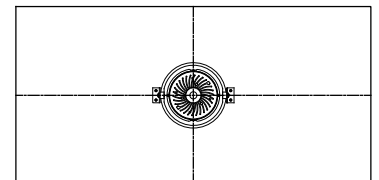

**LABELS**

-  , US tested to UL standards 1598, Damp location

\*See Page 2 for more detailed drawings

**ORDERING INFORMATION**

1652-LEDZ-SH_	COLOR TEMP	SOURCE / DRIVER	BEAMSPREAD	HOUSING / HEAD FINISH	LENGTH
		/		/	/
Surface Housing Pendant Mount <b>A1</b> = 1 Lamp Square <b>B2</b> = 2 Lamp Square <b>C4</b> = 4 Lamp Square <b>D1</b> = 1 Lamp Rectangle <b>E2</b> = 2 Lamp Rectangle	<b>9</b> = 90+CRI <hr/> <b>27</b> = 2700K <b>30</b> = 3000K <b>35</b> = 3500K <b>40</b> = 4000K	<b>38CZ12</b> = 120v-277v, 12W 1750lm <b>38CZ16</b> = 120v-277v, 16W 2400lm <b>38CZ24</b> = 120v-277v, 24W 3700lm <hr/> <b>S1</b> =0-10V dimming, 1%, 120-277v <b>T1</b> =TRIAC/ELV 2-wire, 3% 120v (Lead/Trail Edge) <b>E1</b> =EldoLED 0-10V Logarithmic Dim, 0.1%, 120-277v <b>E2</b> =EldoLED DALI, 0.1%, 120-277v <b>E3</b> =EldoLED 0-10V Linear Dim, 0.1%, 120-277v <b>L2</b> =Ltrn Hi-lume 1% 2-wr LED driver (120v frwd phase) <b>L3</b> =Lutron Hi-lume 1% 3-wire/EcoSystem, 120-277v <b>LTB</b> =Lutron Hi-lume 1% EcoSys LED driver, 1%, 120-277v, Soft-on, Fade-to-Black	<b>15</b> = 15 Degrees <b>24</b> = 24 Degrees <b>38</b> = 38 Degrees <b>60</b> = 60 Degrees	<b>P14</b> = White <b>BLK</b> =Black <b>ANA</b> = Clear Aluminum <b>CST</b> = Custom	<b>CM</b> = Cable Mount <b>PM</b> = Pendant Mount <hr/> <b>12</b> = 12" <b>24</b> = 24" <b>36</b> = 36" <b>48</b> = 48" <b>60</b> = 60" <b>84</b> = 84"

Option A1 - 1 Lamp Square

REFLECTED PLAN VIEW

TOP VIEW

Option B2 - 2 Lamp Square

Option C4 - 4 Lamp Square

Option D1 - 1 Lamp Rectangle

Option E2 - 2 Lamp Rectangle