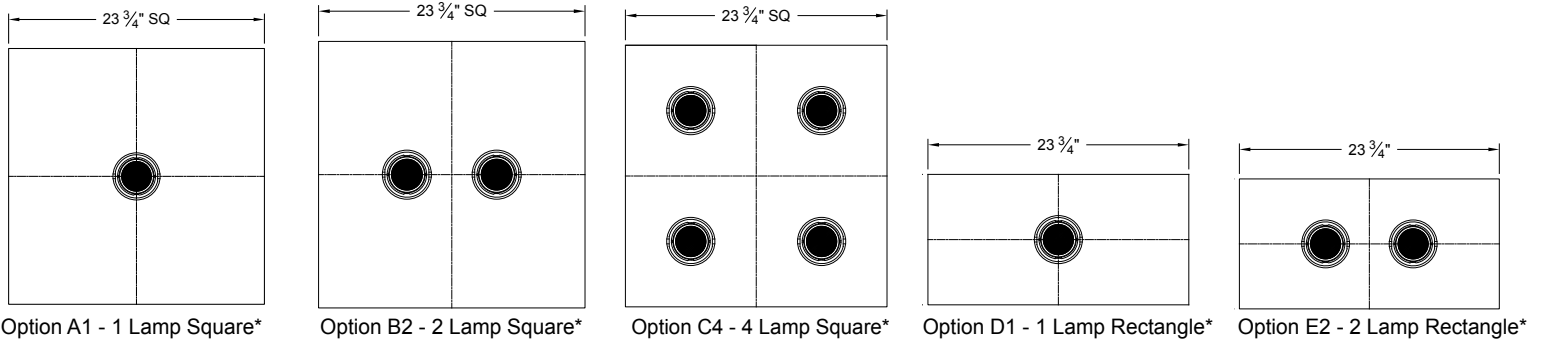

**LENS**

- Multiple beamspreads. Optional borosilicate lenses available for aperture.

**FINISH**

- Available in black and white as standard
- Additional colors and RAL palette available
- Consult factory for custom finishes

**LABELS**

-  , US tested to UL standards 1598, Damp location

\*See Page 2 for more detailed drawings

**ORDERING INFORMATION**

1652-LEDZ-SH_	COLOR TEMP	SOURCE / DRIVER	BEAMSPREAD	HOUSING / HEAD FINISH	LENGTH
		/		/	/
Surface Housing Pendant Mount <b>A1</b> = 1 Lamp Square <b>B2</b> = 2 Lamp Square <b>C4</b> = 4 Lamp Square <b>D1</b> = 1 Lamp Rectangle <b>E2</b> = 2 Lamp Rectangle	<b>9</b> = 90+CRI <hr/> <b>27</b> = 2700K <b>30</b> = 3000K <b>35</b> = 3500K <b>40</b> = 4000K	<b>38CZ12</b> = 120v-277v, 12W 1750lm <b>38CZ16</b> = 120v-277v, 16W 2400lm <b>38CZ24</b> = 120v-277v, 24W 3700lm <hr/> <b>S1</b> =0-10V dimming, 1%, 120-277v <b>T1</b> =TRIAC/ELV 2-wire, 3% 120v (Lead/Trail Edge) <b>E1</b> =EldoLED 0-10V Logarithmic Dim, 0.1%, 120-277v <b>E2</b> =EldoLED DALI, 0.1%, 120-277v <b>E3</b> =EldoLED 0-10V Linear Dim, 0.1%, 120-277v <b>L2</b> =Ltrn Hi-lume 1% 2-wr LED driver (120v frwd phase) <b>L3</b> =Lutron Hi-lume 1% 3-wire/EcoSystem, 120-277v <b>LTB</b> =Lutron Hi-lume 1% EcoSys LED driver, 1%, 120-277v, Soft-on, Fade-to-Black	<b>15</b> = 15 Degrees <b>24</b> = 24 Degrees <b>38</b> = 38 Degrees <b>60</b> = 60 Degrees	<b>P14</b> = White <b>BLK</b> =Black <b>ANA</b> = Clear Aluminum <b>CST</b> = Custom	<b>CM</b> = Cable Mount <b>PM</b> = Pendant Mount <hr/> <b>12</b> = 12" <b>24</b> = 24" <b>36</b> = 36" <b>48</b> = 48" <b>60</b> = 60" <b>84</b> = 84"