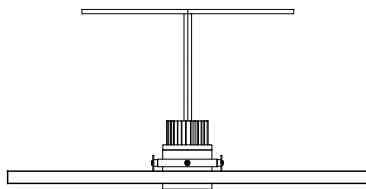

Option A1 - 1 Lamp Square