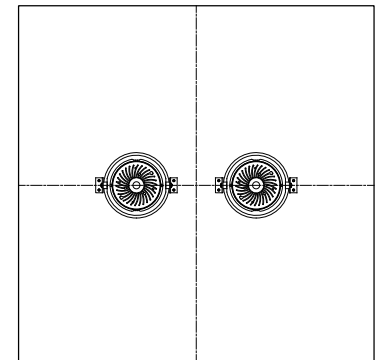

**LABELS**

-  , US tested to UL standards 1598, Damp location

\*See Page 2 for more detailed drawings

**ORDERING INFORMATION**

1652-LEDZ-SH_	COLOR TEMP	SOURCE / DRIVER	BEAMSPREAD	HOUSING / HEAD FINISH	LENGTH
		/		/	/
Surface Housing Pendant Mount <b>A1</b> = 1 Lamp Square <b>B2</b> = 2 Lamp Square <b>C4</b> = 4 Lamp Square <b>D1</b> = 1 Lamp Rectangle <b>E2</b> = 2 Lamp Rectangle	<b>9</b> = 90+CRI <hr/> <b>27</b> = 2700K <b>30</b> = 3000K <b>35</b> = 3500K <b>40</b> = 4000K	<b>38CZ12</b> = 120v-277v, 12W 1750lm <b>38CZ16</b> = 120v-277v, 16W 2400lm <b>38CZ24</b> = 120v-277v, 24W 3700lm <hr/> <b>S1</b> =0-10V dimming, 1%, 120-277v <b>T1</b> =TRIAC/ELV 2-wire, 3% 120v (Lead/Trail Edge) <b>E1</b> =EldoLED 0-10V Logarithmic Dim, 0.1%, 120-277v <b>E2</b> =EldoLED DALI, 0.1%, 120-277v <b>E3</b> =EldoLED 0-10V Linear Dim, 0.1%, 120-277v <b>L2</b> =Ltrn Hi-lume 1% 2-wr LED driver (120v frwd phase) <b>L3</b> =Lutron Hi-lume 1% 3-wire/EcoSystem, 120-277v <b>LTB</b> =Lutron Hi-lume 1% EcoSys LED driver, 1%, 120-277v, Soft-on, Fade-to-Black	<b>15</b> = 15 Degrees <b>24</b> = 24 Degrees <b>38</b> = 38 Degrees <b>60</b> = 60 Degrees	<b>P14</b> = White <b>BLK</b> =Black <b>ANA</b> = Clear Aluminum <b>CST</b> = Custom	<b>CM</b> = Cable Mount <b>PM</b> = Pendant Mount <hr/> <b>12</b> = 12" <b>24</b> = 24" <b>36</b> = 36" <b>48</b> = 48" <b>60</b> = 60" <b>84</b> = 84"

Option A1 - 1 Lamp Square

REFLECTED PLAN VIEW

TOP VIEW

Option B2 - 2 Lamp Square

Option C4 - 4 Lamp Square

Option D1 - 1 Lamp Rectangle

Option E2 - 2 Lamp Rectangle