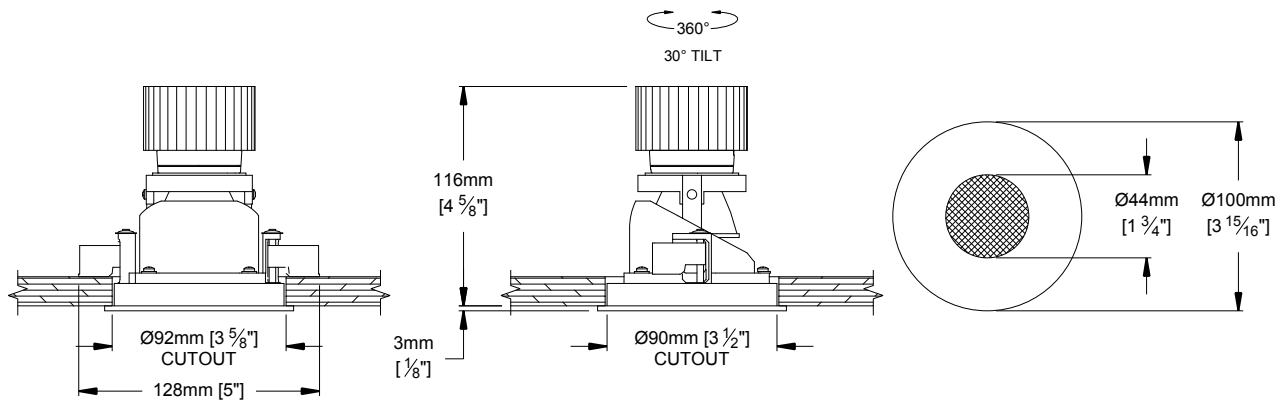

Single lamp, solid state light engine, recessed accent light, nominal 4" (100mm) diameter flat trim with 2" (50mm) aperture and optional glass diffuser. Accent and downlighting in medium to high ceiling heights typically found in residential, commercial and retail applications. Suitable for new construction.

SPECIFICATIONS

HOUSING

- Precision die-formed heavy gauge aluminum

MOUNTING

- Install from below in sheetrock ceiling

ELECTRICAL

- Integral dimmable electronic driver with internal short circuit protection

LAMP

- Citizen or AmbientDim™ LED supplied with fixture

SOCKET

- Precision aluminum yoke with CNC machined lampholder assembly

LENS

- Interchangeable reflector provides multiple beam patterns
- Optional borosilicate lenses available for aperture

TRIM

- Diecast aperture plate with flanged or flangless ceiling collar
- ST is flanged trim fully sealed and gasketed. Aperture lens required

FINISH

- Black powder paint housing
- Aperture trim available in black and white as standard
- Solid wood, additional colors, RAL palette, custom finishes available

LABELS

- , US tested to UL standards 1598, Damp location, Wet with ST trim

JOB: _____

SPECIFIER: _____

TYPE: _____

QUANTITY: _____

SIGNATURE: _____

ORDERING INFORMATION

1300-LED-ZH	TRIM	SOURCE / DRIVER	BEAMSPREAD	TRIM FINISH	APERTURE LENS
		/			
Zero Housing 9 = 90+CRI 27 = 2700K 30 = 3000K 35 = 3500K 40 = 4000K	FT=Flanged Trim ST=Shower Trim* *Aperture lens required	CZ14=120-277v, 14W 1100lm AD14=350ma, 14.5W,1000lm S1 =0-10V dimming, 1%, 120-277v T1 =TRIAC/ELV 2-wire, 3% 120v (Lead/Trail Edge) E1 =EldoLED 0-10V Logarithmic Dim, 0.1%, 120-277v E2 =EldoLED DALI, 0.1%, 120-277v E3 =EldoLED 0-10V Linear Dim, 0.1%, 120-277v L2 =Ltrn Hi-lume 1% 2-wr LED driver (120v fwd phase) L3 =Lutron Hi-lume 1% 3-wire/EcoSystem, 120-277v LTB =Lutron Hi-lume 1% EcoSys LED driver, 1%, 120-277v, Soft-on, Fade-to-Black	15 = 15 Degrees 24 = 24 Degrees 38 = 38 Degrees 60 = 60 Degrees	P14 = White BLK=Black PXX = SLI Color XXXX = RAL # CST = Custom	Blank= None 90A = Clear 91A = Solite 92A = Supertex 93A = Frosted
AD = Ambient Dim Max 3000K-1900K