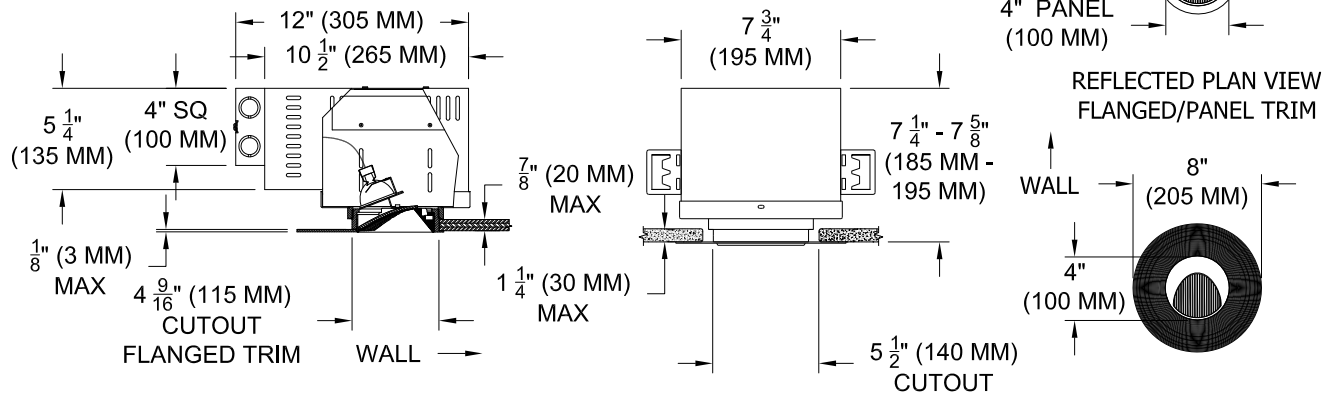

LABELS

-  US, US tested to UL standards 1598, Damp location, Wet with ST trim,

JOB: _____

SPECIFIER: _____

TYPE: _____

QUANTITY: _____

SIGNATURE: _____

ORDERING INFORMATION