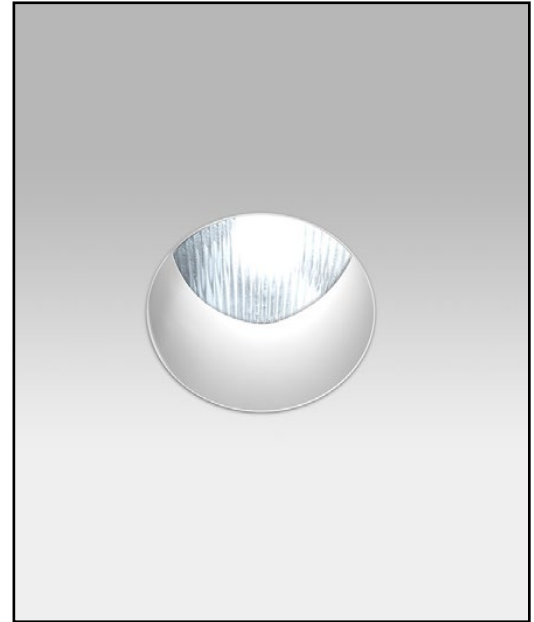

Single lamp, low-voltage halogen, recessed wall washer, nominal 4" (100mm) conical aperture. Wallwashing in low to medium ceiling heights typically found in residential, commercial and retail applications. Suitable for new construction.

SPECIFICATIONS

HOUSING

- Precision die-formed heavy gauge aluminum

MOUNTING

- Recessed in architectural ceiling

ELECTRICAL

- Integral dimmable electronic or toroidal magnetic transformer
- 120v primary lead, (220v, 240v, 277v available), 11.75v secondary with overload protection
- External thermoprotector

TRIM

- Flanged or flangeless die-cast aluminum conical shield
- ST is flanged trim fully sealed and gasketed

FINISH

- Black powder paint housing
- Aperture trim available in black and white as standard
- Solid wood, additional colors, RAL palette, custom finishes available

LABELS

-  US, US tested to UL standards 1598, Damp location, Wet with ST trim,

JOB: _____

SPECIFIER: _____

TYPE: _____

QUANTITY: _____

SIGNATURE: _____

ORDERING INFORMATION