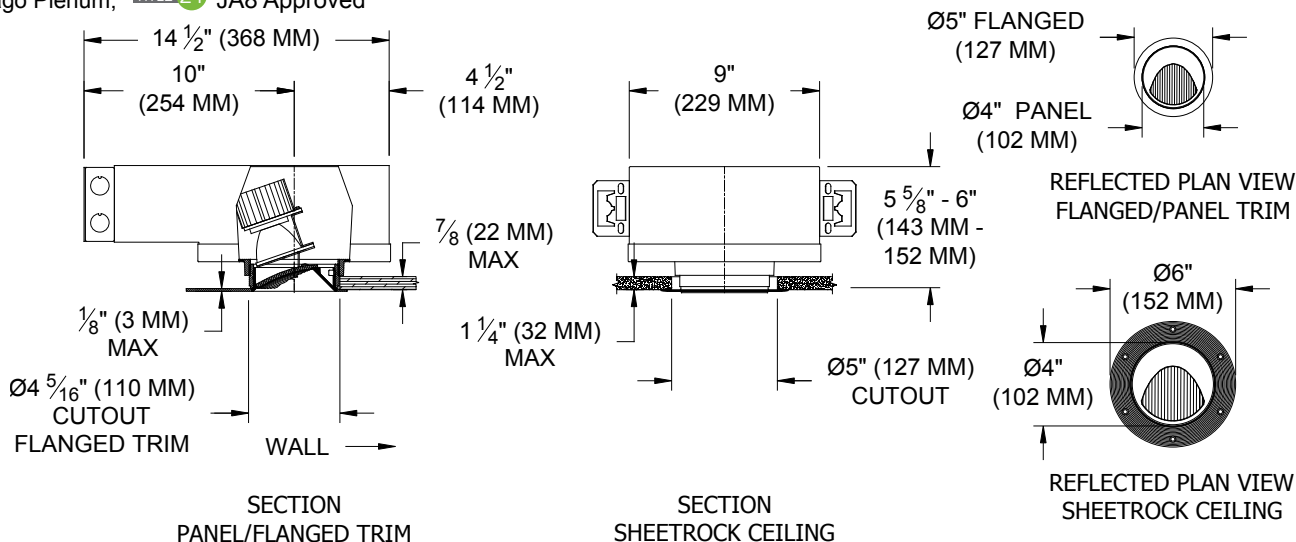

LAMP

- Citizen LED supplied with fixture

SOCKET

- CNC machined lampholder assembly

LENS

- Frosted Supertex borosilicate spread lens, hinged for relamping

TRIM

- Flanged or flangeless die-cast aluminum conical shield
- ST is flanged trim fully sealed and gasketed. Aperture lens required

JOB: _____
 SPECIFIER: _____
 TYPE: _____
 QUANTITY: _____
 SIGNATURE: _____

ORDERING INFORMATION

Hanger bars sold separately

1250-LEDZ-AUH	TRIM	SOURCE / DRIVER	TRIM FINISH	APERTURE LENS	ACCESSORIES
		/		82A	
Airtight Universal Housing 9 = 90+CRI • 27 = 2700K • 30 = 3000K • 35 = 3500K • 40 = 4000K	FT=Flanged Trim PT=Panel Trim** ST=Shower Trim* ZT=Zero Trim **WXX only *Aperture lens required	• CZ14=120-277v, 14W 1650lm • CZ20=120-277v, 20W 2265lm • CZ28**=120-277v, 28W 3000lm • C1 =0-10V dimming, 1%, 120-277v • C2 =TRIAC/ELV 2-wire, 1% 120v (Lead/Trail Edge) • E1 =EldoLED 0-10V Logarithmic Dim, 0.1%, 120-277v • E2 =EldoLED DALI, 0.1%, 120-277v • E3 =EldoLED 0-10V Linear Dim, 0.1%, 120-277v • L2 =Lutron Hi-lume 1% 2-wire LED driver (120v forward phase) • LTB =Lutron Hi-lume 1% EcoSys LED driver, 1%, 120-277v, Soft-on, Fade-to-Black • LTP =Lutron Hi-lume Premier 0.1%, Fade-to-Black digital Ecosystem, 120-277v (PEQ0)	P14 = White BLK=Black PXX = SLI Color WXX = Wood XXXX = RAL # CST = Custom	82A= Frosted Supertex	CP = Chicago Plenum