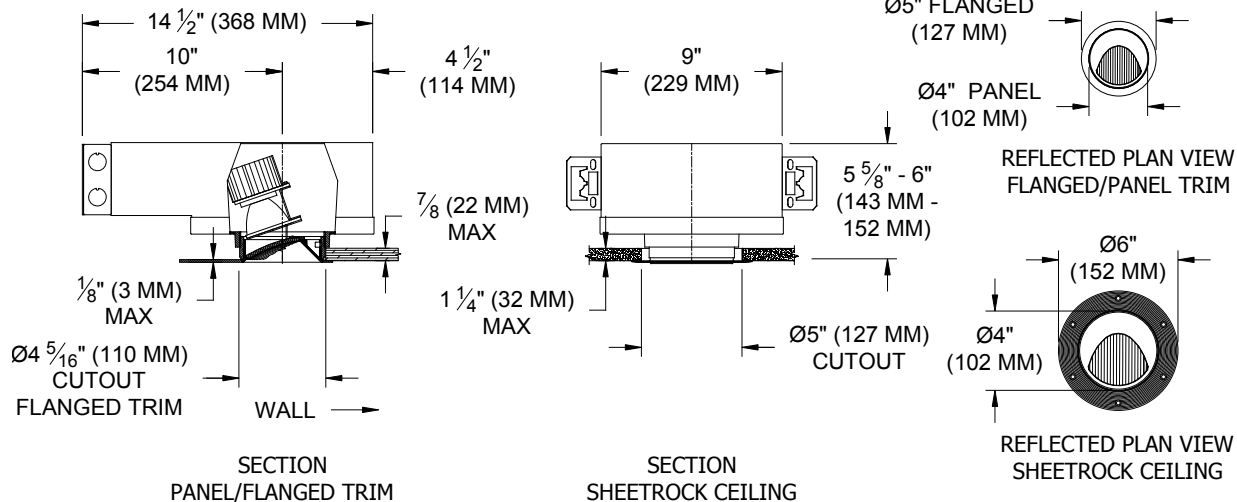

- Xicato LED supplied with fixture

SOCKET

- CNC machined lampholder assembly

LENS

- Frosted Supertex borosilicate spread lens, hinged for relamping

TRIM

- Flanged or flangeless die-cast aluminum conical shield
- ST is flanged trim fully sealed and gasketed. Aperture lens required

JOB: _____

SPECIFIER: _____

TYPE: _____

QUANTITY: _____

SIGNATURE: _____

ORDERING INFORMATION

Hanger bars sold separately

1250-LEDX-UH	TRIM	SOURCE / DRIVER	TRIM FINISH	APERTURE LENS
		/		82A
Universal Housing 8 = 80CRI 27 = 2700K 9 = 98CRI 30 = 3000K 35 = 3500K 40 = 4000K	FT=Flanged Trim PT=Panel Trim** ST=Shower Trim* ZT=Zero Trim **WXX Only *Aperture lens required	XT8 = 120v-277v, 8W 800lm XT12 = 120v-277v, 12W 1055lm XT17 = 120v-277v, 17W 1400lm XT26* = 120v-277v, 26W 2000lm C1 =0-10V dimming, 1%, 120-277v C2 =TRIAC/ELV 2-wire, 1% 120v (Lead/Trail Edge) E1 =EldoLED 0-10V Logarithmic Dim, 0.1%, 120-277v E2 =EldoLED DALI, 0.1%, 120-277v E3 =EldoLED 0-10V Linear Dim, 0.1%, 120-277v L2 =Lutron Hi-lume 1% 2-wire LED driver (120v forward phase) LTB =Lutron Hi-lume 1% EcoSys LED driver, 1%, 120-277v, Soft-on, Fade-to-Black	P14 = White BLK=Black PXX = SLI Color WXX = Wood XXXX = RAL # CST = Custom	82A= Frosted Supertex