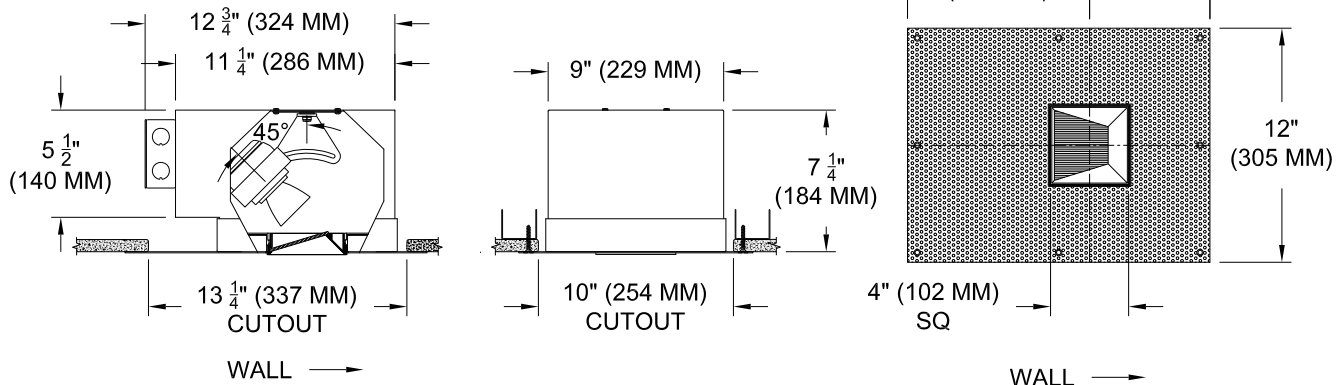

### LABELS

-  , US tested to UL standards 1598, Damp location, Wet with ST trim

**JOB:** \_\_\_\_\_

**SPECIFIER:** \_\_\_\_\_

**TYPE:** \_\_\_\_\_

**QUANTITY:** \_\_\_\_\_

**SIGNATURE:** \_\_\_\_\_