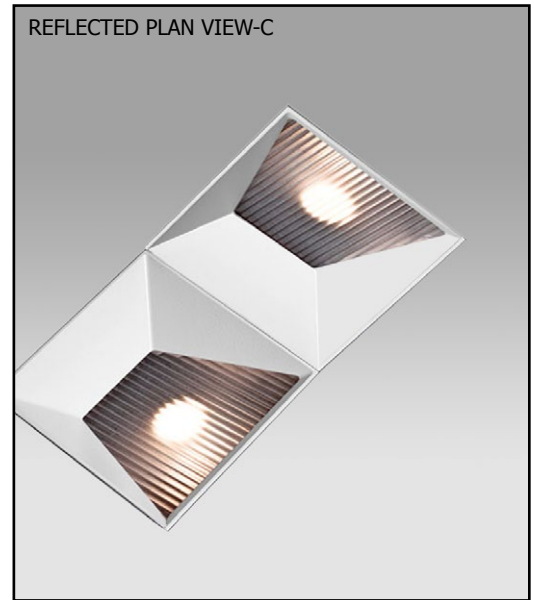

# RECTILINEAR APERTURE RECESSED WALL WASHER

1240WW-2LEDZ-AUH

Dual lamp, solid state light engine, recessed wall washer with 4"x 8" (100mm x 200mm) rectilinear flangeless trim. Wallwashing in medium to tall ceiling heights typically found in residential, commercial and retail applications. Suitable for new construction.

### MOUNTING

- Recessed in architectural ceiling

### TRIM

- Flangeless, two piece die-cast aluminum pyramidal shield

### LABELS

-  , US tested to UL standards 1598, Damp location, Chicago Plenum,  JA8 Approved

JOB: \_\_\_\_\_

SPECIFIER: \_\_\_\_\_

TYPE: \_\_\_\_\_

QUANTITY: \_\_\_\_\_

SIGNATURE: \_\_\_\_\_