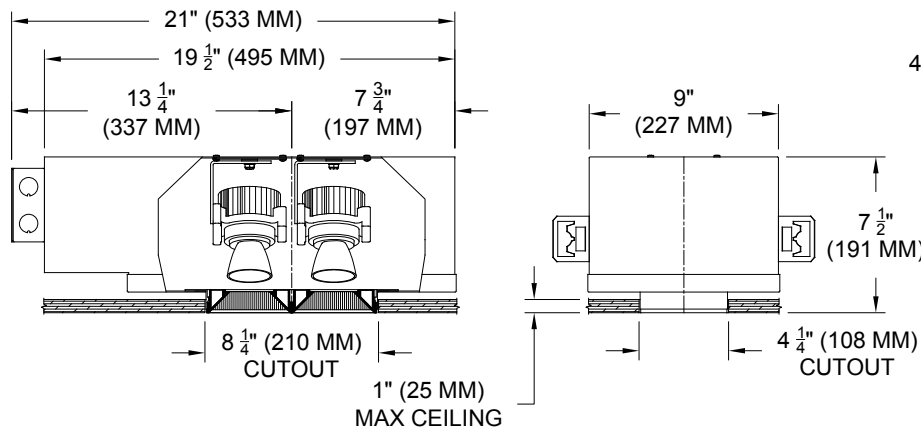

## ORDERING INFORMATION

1240WW-2LEDZ-AUH	PLAN VIEW	TRIM	SOURCE / DRIVER	TRIM FINISH	APERTURE LENS
			/		82A
Airtight Universal Housing 9 = 90+CRI • 27 = 2700K • 30 = 3000K • 35 = 3500K • 40 = 4000K	WWA = Double WWB = Opposite WWC = Left WWD = Right WWE = Cross	ZT=Zero Trim PT=Panel Trim** **WXX Only	• CZ14=120-277v, 14W 1100lm • CZ20=120-277v, 20W 2265lm • CZ28=120-277v, 28W 3000lm • C1 =0-10V dimming, 1%, 120-277v • C2 =TRIAC/ELV 2-wire, 1% 120v (Lead/Trail Edge) • E1 =EldoLED 0-10V Logarithmic Dim, 0.1%, 120-277v • E2 =EldoLED DALI, 0.1%, 120-277v • E3 =EldoLED 0-10V Linear Dim, 0.1%, 120-277v • L2 =Ltm Hi-lume 1% 2-wr LED driver (120v fwd phase) • LTB =Lutron Hi-lume 1% EcoSys LED driver, 1%, 120-277v, Soft-on, Fade-to-Black • LTP =Lutron Hi-lume Premier 0.1% Fade-to-Black digital Ecosystem, 120-277v (PEQ0)	P14 = White BLK=Black PXX = SLI Color WXX = Wood XXXX = RAL # CST = Custom	82A= Frosted Supertex