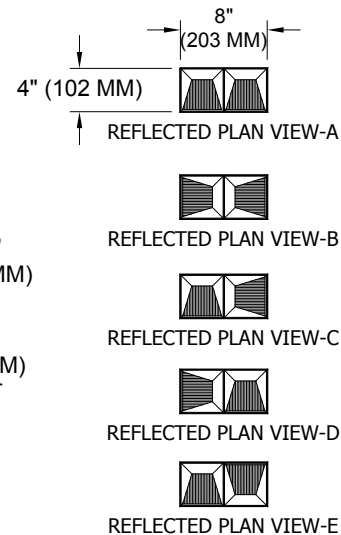

# RECTILINEAR APERTURE RECESSED WALL WASHER

1240WW-2LEDZ-AUH

Dual lamp, solid state light engine, recessed wall washer with 4"x 8" (100mm x 200mm) rectilinear flangeless trim. Wallwashing in medium to tall ceiling heights typically found in residential, commercial and retail applications. Suitable for new construction.

### LABELS

-  , US tested to UL standards 1598, Damp location, Chicago Plenum,  JA8 Approved

JOB: \_\_\_\_\_

SPECIFIER: \_\_\_\_\_

TYPE: \_\_\_\_\_

QUANTITY: \_\_\_\_\_

SIGNATURE: \_\_\_\_\_

## ORDERING INFORMATION

1240WW-2LEDZ-AUH	PLAN VIEW	TRIM	SOURCE / DRIVER	TRIM FINISH	APERTURE LENS
			/		82A
Airtight Universal Housing 9 = 90+CRI • 27 = 2700K • 30 = 3000K • 35 = 3500K • 40 = 4000K	WWA = Double WWB = Opposite WWC = Left WWD = Right WWE = Cross	ZT=Zero Trim PT=Panel Trim** **WXX Only	• CZ14=120-277v, 14W 1100lm • CZ20=120-277v, 20W 2265lm • CZ28=120-277v, 28W 3000lm • C1 =0-10V dimming, 1%, 120-277v • C2 =TRIAC/ELV 2-wire, 1% 120v (Lead/Trail Edge) • E1 =EldoLED 0-10V Logarithmic Dim, 0.1%, 120-277v • E2 =EldoLED DALI, 0.1%, 120-277v • E3 =EldoLED 0-10V Linear Dim, 0.1%, 120-277v • L2 =Ltm Hi-lume 1% 2-wr LED driver (120v fwd phase) • LTB =Lutron Hi-lume 1% EcoSys LED driver, 1%, 120-277v, Soft-on, Fade-to-Black • LTP =Lutron Hi-lume Premier 0.1% Fade-to-Black digital Ecosystem, 120-277v (PEQ0)	P14 = White BLK=Black PXX = SLI Color WXX = Wood XXXX = RAL # CST = Custom	82A= Frosted Supertex