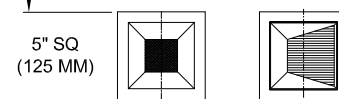

**LABELS**

-  , US tested to UL standards 1598, Damp location

**JOB:** \_\_\_\_\_

**SPECIFIER:** \_\_\_\_\_

**TYPE:** \_\_\_\_\_

**QUANTITY:** \_\_\_\_\_

**SIGNATURE:** \_\_\_\_\_

SECTION

SECTION

REFLECTED PLAN VIEW (ZT/ZST)

REFLECTED PLAN VIEW (FT/FST)

**ORDERING INFORMATION**

1240AW-2MDL-LEDZ-UH	CRI / COLOR TEMP	TRIM	SOURCE / DRIVER	BEAMSPREAD*	TRIM FINISH	DOWN / WW APERTURE LENS
			/			/ 82A
Dual Lamp Universal Housing	9 = 90+CRI 27 = 2700K 30 = 3000K 35 = 3500K 40 = 4000K	ZT=Zero Trim FT= Flanged Trim ZST*=Zero Shower Trim FST=Flanged Shower Trim  *Not available for Wall Wash	CZ14=120-277v, 14W 1650lm CZ20=120-277v, 20W 2265lm  C1 =0-10V dimming, 1%, 120-277v C2 =TRIAC/ELV 2-wire, 1% 120v (Lead/Trail Edge) E1 =EldoLED 0-10V Logarithmic Dim, 0.1%, 120-277v E2 =EldoLED DALI, 0.1%, 120-277v E3 =EldoLED 0-10V Linear Dim, 0.1%, 120-277v L2 =Lutron Hi-lume 1% 2-wr LED driver (120v forward phase) LTB =Lutron Hi-lume 1% EcoSys LED driver, 1%, 120-277v, Soft-on, Fade-to-Black LTP =Lutron Hi-lume Premier 0.1%, Fade-to-Black digital Ecosystem, 120-277v (PEQ0)	15 = 15 Degrees 24 = 24 Degrees 38 = 38 Degrees 60 = 60 Degrees  *Beamspread applicable only on Accent light.	P14 = White BLK=Black PXX = SLI Color WXX = Wood XXXX = RAL # CST = Custom	82A= Frosted Supertex 91A= Solite 92A= Supertex 93A= Frosted 95A= Full Prismatic