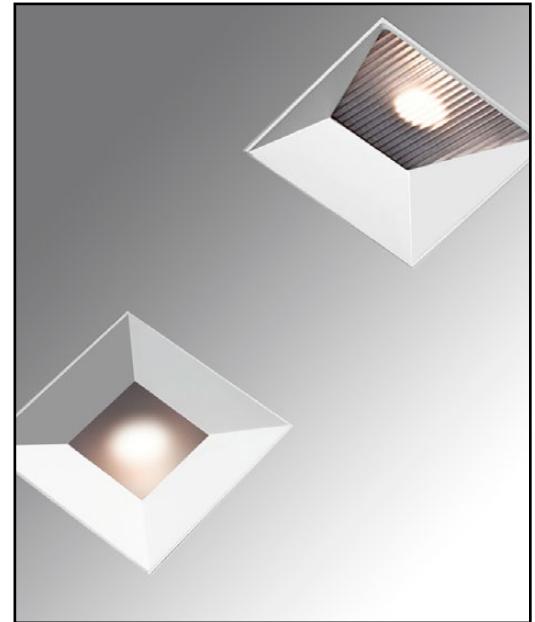

Dual lamp, solid state light engine, recessed combination wallwasher and downlight and optional glass diffuser. Wallwash and downlighting in low to medium ceiling heights typically found in residential, commercial and retail applications. Suitable for new or existing construction in sheetrock ceiling.

SPECIFICATIONS

HOUSING

- Precision die-formed heavy gauge aluminum

MOUNTING

- Recessed in architectural ceiling

ELECTRICAL

- Integral dimmable electronic driver with internal short circuit protection

LAMP

- (2) Citizen LED supplied with fixture
- Available in 2700 thru 4000K color temperature and 90+ CRI (Downlight only)

SOCKET

- Precision die-formed aluminum yoke with CNC machined lampholder assembly

LENS

- Wall Wash- Frosted Supertex borosilicate spread lens, hinged for relamping

TRIM

- Flangeless, one piece die-cast aluminum 2 square pyramidal shields

FINISH

- Black powder paint housing
- Aperture trim available in white as standard

LABELS

- , US tested to UL standards 1598, Damp location

JOB: _____

SPECIFIER: _____

TYPE: _____

QUANTITY: _____

SIGNATURE: _____

SECTION