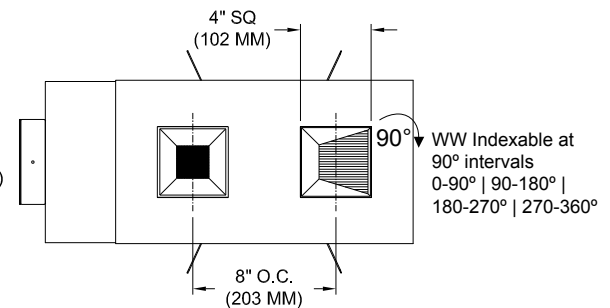

**LENS**

- Wall Wash- Frosted Supertex borosilicate spread lens, hinged for relamping

**TRIM**

- Flangeless, one piece die-cast aluminum 2 square pyramidal shields

**FINISH**

- Black powder paint housing
- Aperture trim available in white as standard

**LABELS**

-  , US tested to UL standards 1598, Damp location

**JOB:** \_\_\_\_\_

**SPECIFIER:** \_\_\_\_\_

**TYPE:** \_\_\_\_\_

**QUANTITY:** \_\_\_\_\_

**SIGNATURE:** \_\_\_\_\_

SECTION

SECTION

REFLECTED PLAN VIEW (ZT/ZST)

REFLECTED PLAN VIEW (FT/FST)

**ORDERING INFORMATION**

1240AW-2MDL-LEDZ-UH	CRI / COLOR TEMP	TRIM	SOURCE / DRIVER	BEAMSPREAD*	TRIM FINISH	DOWN / WW APERTURE LENS
			/			/ 82A
Dual Lamp Universal Housing	9 = 90+CRI 27 = 2700K 30 = 3000K 35 = 3500K 40 = 4000K	ZT=Zero Trim FT= Flanged Trim ZST*=Zero Shower Trim FST=Flanged Shower Trim  *Not available for Wall Wash	CZ14=120-277v, 14W 1650lm CZ20=120-277v, 20W 2265lm  C1 =0-10V dimming, 1%, 120-277v C2 =TRIAC/ELV 2-wire, 1% 120v (Lead/Trail Edge) E1 =EldoLED 0-10V Logarithmic Dim, 0.1%, 120-277v E2 =EldoLED DALI, 0.1%, 120-277v E3 =EldoLED 0-10V Linear Dim, 0.1%, 120-277v L2 =Lutron Hi-lume 1% 2-wr LED driver (120v forward phase) LTB =Lutron Hi-lume 1% EcoSys LED driver, 1%, 120-277v, Soft-on, Fade-to-Black LTP =Lutron Hi-lume Premier 0.1%, Fade-to-Black digital Ecosystem, 120-277v (PEQ0)	15 = 15 Degrees 24 = 24 Degrees 38 = 38 Degrees 60 = 60 Degrees  *Beamspread applicable only on Accent light.	P14 = White BLK=Black PXX = SLI Color WXX = Wood XXXX = RAL # CST = Custom	82A= Frosted Supertex 91A= Solite 92A= Supertex 93A= Frosted 95A= Full Prismatic