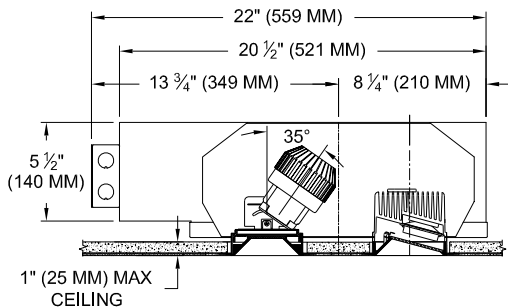

**LABELS**

-  , US tested to UL standards 1598, Damp location

**JOB:** \_\_\_\_\_

**SPECIFIER:** \_\_\_\_\_

**TYPE:** \_\_\_\_\_

**QUANTITY:** \_\_\_\_\_

**SIGNATURE:** \_\_\_\_\_

SECTION

SECTION

REFLECTED PLAN VIEW (ZT/ZST)

REFLECTED PLAN VIEW (FT/FST)

**ORDERING INFORMATION**

1240AW-2MDL-LEDZ-UH	CRI / COLOR TEMP	TRIM	SOURCE / DRIVER	BEAMSPREAD*	TRIM FINISH	DOWN / WW APERTURE LENS
			/			/ 82A
Dual Lamp Universal Housing	9 = 90+CRI 27 = 2700K 30 = 3000K 35 = 3500K 40 = 4000K	ZT=Zero Trim FT= Flanged Trim ZST*=Zero Shower Trim FST=Flanged Shower Trim  *Not available for Wall Wash	CZ14=120-277v, 14W 1650lm CZ20=120-277v, 20W 2265lm  C1 =0-10V dimming, 1%, 120-277v C2 =TRIAC/ELV 2-wire, 1% 120v (Lead/Trail Edge) E1 =EldoLED 0-10V Logarithmic Dim, 0.1%, 120-277v E2 =EldoLED DALI, 0.1%, 120-277v E3 =EldoLED 0-10V Linear Dim, 0.1%, 120-277v L2 =Lutron Hi-lume 1% 2-wr LED driver (120v forward phase) LTB =Lutron Hi-lume 1% EcoSys LED driver, 1%, 120-277v, Soft-on, Fade-to-Black LTP =Lutron Hi-lume Premier 0.1%, Fade-to-Black digital Ecosystem, 120-277v (PEQ0)	15 = 15 Degrees 24 = 24 Degrees 38 = 38 Degrees 60 = 60 Degrees  *Beamspread applicable only on Accent light.	P14 = White BLK=Black PXX = SLI Color WXX = Wood XXXX = RAL # CST = Custom	82A= Frosted Supertex 91A= Solite 92A= Supertex 93A= Frosted 95A= Full Prismatic