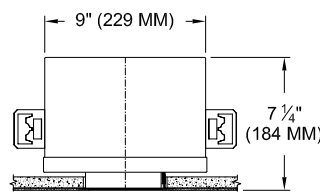

**LABELS**

-  , US tested to UL standards 1598, Damp location

**JOB:** \_\_\_\_\_

**SPECIFIER:** \_\_\_\_\_

**TYPE:** \_\_\_\_\_

**QUANTITY:** \_\_\_\_\_

**SIGNATURE:** \_\_\_\_\_

SECTION

SECTION

REFLECTED PLAN VIEW (ZT/ZST)

REFLECTED PLAN VIEW (FT/FST)

**ORDERING INFORMATION**

1240AW-2MDL-LEDZ-UH	CRI / COLOR TEMP	TRIM	SOURCE / DRIVER	BEAMSPREAD*	TRIM FINISH	DOWN / WW APERTURE LENS
			/			/ 82A
Dual Lamp Universal Housing	9 = 90+CRI 27 = 2700K 30 = 3000K 35 = 3500K 40 = 4000K	ZT=Zero Trim FT= Flanged Trim ZST*=Zero Shower Trim FST=Flanged Shower Trim  *Not available for Wall Wash	CZ14=120-277v, 14W 1650lm CZ20=120-277v, 20W 2265lm  C1 =0-10V dimming, 1%, 120-277v C2 =TRIAC/ELV 2-wire, 1% 120v (Lead/Trail Edge) E1 =EldoLED 0-10V Logarithmic Dim, 0.1%, 120-277v E2 =EldoLED DALI, 0.1%, 120-277v E3 =EldoLED 0-10V Linear Dim, 0.1%, 120-277v L2 =Lutron Hi-lume 1% 2-wr LED driver (120v forward phase) LTB =Lutron Hi-lume 1% EcoSys LED driver, 1%, 120-277v, Soft-on, Fade-to-Black LTP =Lutron Hi-lume Premier 0.1%, Fade-to-Black digital Ecosystem, 120-277v (PEQ0)	15 = 15 Degrees 24 = 24 Degrees 38 = 38 Degrees 60 = 60 Degrees  *Beamspread applicable only on Accent light.	P14 = White BLK=Black PXX = SLI Color WXX = Wood XXXX = RAL # CST = Custom	82A= Frosted Supertex 91A= Solite 92A= Supertex 93A= Frosted 95A= Full Prismatic