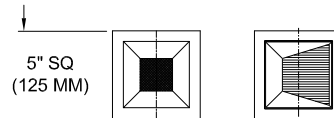

LABELS

-  US, US tested to UL standards 1598, Damp location, IC/Airtight

JOB: _____
SPECIFIER: _____
TYPE: _____
QUANTITY: _____
SIGNATURE: _____

SECTION

SECTION

REFLECTED PLAN VIEW (ZT/ZST)

REFLECTED PLAN VIEW (FT/FST)

ORDERING INFORMATION

1240AW-2MDL-LEDZ-AUH	CRI / COLOR TEMP	TRIM	SOURCE / DRIVER	BEAMSPREAD*	TRIM FINISH	DOWN / WW APERTURE LENS
			/			/ 82A
Dual Lamp Airtight Universal Housing	9 = 90+CRI 27 = 2700K 30 = 3000K 35 = 3500K 40 = 4000K	ZT=Zero Trim FT= Flanged Trim ZST*=Zero Shower Trim FST=Flanged Shower Trim *Not available for Wall Wash	CZ14=120-277v, 14W 1650lm CZ20=120-277v, 20W 2265lm C1 =0-10V dimming, 1%, 120-277v C2 =TRIAC/ELV 2-wire, 1% 120v (Lead/Trail Edge) E1 =EldoLED 0-10V Logarithmic Dim, 0.1%, 120-277v E2 =EldoLED DALI, 0.1%, 120-277v E3 =EldoLED 0-10V Linear Dim, 0.1%, 120-277v L2 =Lutron Hi-lume 1% 2-wr LED driver (120v forward phase) LTB =Lutron Hi-lume 1% EcoSys LED driver, 1%, 120-277v, Soft-on, Fade-to-Black LTP =Lutron Hi-lume Premier 0.1%, Fade-to-Black digital Ecosystem, 120-277v (PEQ0)	15 = 15 Degrees 24 = 24 Degrees 38 = 38 Degrees 60 = 60 Degrees *Beamspread applicable only on Accent light.	P14 = White BLK=Black PXX = SLI Color WXX = Wood XXXX = RAL # CST = Custom	82A= Frosted Supertex 91A= Solite 92A= Supertex 93A= Frosted 95A= Full Prismatic