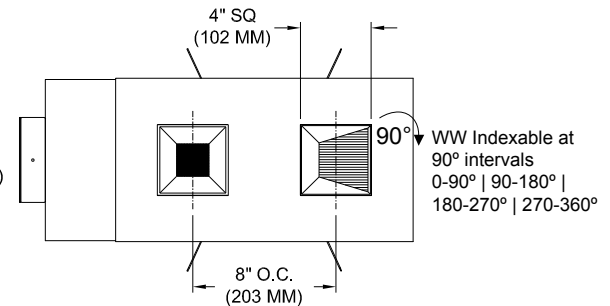

LENS

- Wall Wash- Frosted Supertex borosilicate spread lens, hinged for relamping

TRIM

- Flangeless, one piece die-cast aluminum 2 square pyramidal shields

FINISH

- Black powder paint housing
- Aperture trim available in white as standard

LABELS

-  US, US tested to UL standards 1598, Damp location, IC/Airtight

JOB: _____
SPECIFIER: _____
TYPE: _____
QUANTITY: _____
SIGNATURE: _____

SECTION

SECTION

REFLECTED PLAN VIEW (ZT/ZST)

REFLECTED PLAN VIEW (FT/FST)

ORDERING INFORMATION

1240AW-2MDL-LEDZ-AUH	CRI / COLOR TEMP	TRIM	SOURCE / DRIVER	BEAMSPREAD*	TRIM FINISH	DOWN / WW APERTURE LENS
			/			/ 82A
Dual Lamp Airtight Universal Housing	9 = 90+CRI 27 = 2700K 30 = 3000K 35 = 3500K 40 = 4000K	ZT=Zero Trim FT= Flanged Trim ZST*=Zero Shower Trim FST=Flanged Shower Trim *Not available for Wall Wash	CZ14=120-277v, 14W 1650lm CZ20=120-277v, 20W 2265lm C1 =0-10V dimming, 1%, 120-277v C2 =TRIAC/ELV 2-wire, 1% 120v (Lead/Trail Edge) E1 =EldoLED 0-10V Logarithmic Dim, 0.1%, 120-277v E2 =EldoLED DALI, 0.1%, 120-277v E3 =EldoLED 0-10V Linear Dim, 0.1%, 120-277v L2 =Lutron Hi-lume 1% 2-wr LED driver (120v forward phase) LTB =Lutron Hi-lume 1% EcoSys LED driver, 1%, 120-277v, Soft-on, Fade-to-Black LTP =Lutron Hi-lume Premier 0.1%, Fade-to-Black digital Ecosystem, 120-277v (PEQ0)	15 = 15 Degrees 24 = 24 Degrees 38 = 38 Degrees 60 = 60 Degrees *Beamspread applicable only on Accent light.	P14 = White BLK=Black PXX = SLI Color WXX = Wood XXXX = RAL # CST = Custom	82A= Frosted Supertex 91A= Solite 92A= Supertex 93A= Frosted 95A= Full Prismatic