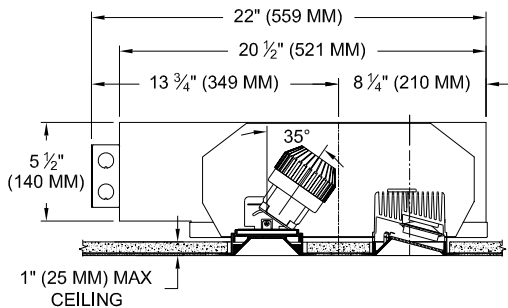

LABELS

-  US, US tested to UL standards 1598, Damp location, IC/Airtight

JOB: _____
SPECIFIER: _____
TYPE: _____
QUANTITY: _____
SIGNATURE: _____

SECTION

SECTION

REFLECTED PLAN VIEW (ZT/ZST)

REFLECTED PLAN VIEW (FT/FST)