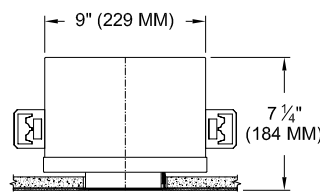

LENS

- Wall Wash- Frosted Supertex borosilicate spread lens, hinged for relamping

TRIM

- Flangeless, one piece die-cast aluminum 2 square pyramidal shields

FINISH

- Black powder paint housing
- Aperture trim available in white as standard

LABELS

-  US, US tested to UL standards 1598, Damp location, IC/Airtight

JOB: _____
SPECIFIER: _____
TYPE: _____
QUANTITY: _____
SIGNATURE: _____

SECTION

SECTION

REFLECTED PLAN VIEW (ZT/ZST)

REFLECTED PLAN VIEW (FT/FST)