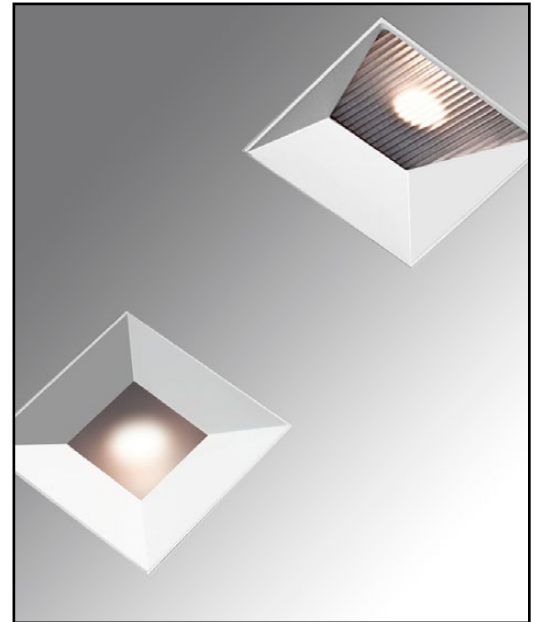

Dual lamp, solid state light engine, recessed combination wallwasher and downlight and optional glass diffuser. Wallwash and downlighting in low to medium ceiling heights typically found in residential, commercial and retail applications. Suitable for new construction.

LAMP

- (2) Citizen LED supplied with fixture
- Available in 2700 thru 4000K color temperature and 90+ CRI (Downlight only)

SOCKET

- Precision die-formed aluminum yoke with CNC machined lampholder assembly

LENS

- Wall Wash- Frosted Supertex borosilicate spread lens, hinged for relamping

TRIM

- Flangeless, one piece die-cast aluminum 2 square pyramidal shields

FINISH

- Black powder paint housing
- Aperture trim available in white as standard

LABELS

-  US, US tested to UL standards 1598, Damp location, IC/Airtight

JOB: _____
SPECIFIER: _____
TYPE: _____
QUANTITY: _____
SIGNATURE: _____

SECTION

SECTION

REFLECTED PLAN VIEW (ZT/ZST)

REFLECTED PLAN VIEW (FT/FST)