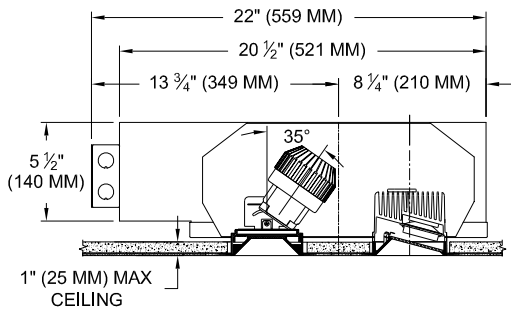

Dual lamp, solid state light engine, recessed combination wallwasher and downlight and optional glass diffuser. Wallwash and downlighting in low to medium ceiling heights typically found in residential, commercial and retail applications. Suitable for new construction.

SPECIFICATIONS

HOUSING

- Precision die-formed heavy gauge aluminum

MOUNTING

- Recessed in architectural ceiling

ELECTRICAL

- Integral dimmable electronic driver with internal short circuit protection

LAMP

- (2) AmbientDim™ LED supplied with fixture

SOCKET

- Precision die-formed aluminum yoke with CNC machined lampholder assembly

LENS

- Wall Wash- Frosted Supertex borosilicate spread lens, hinged for relamping

TRIM

- Flangeless, one piece die-cast aluminum 2 square pyramidal shields

FINISH

- Black powder paint housing
- Aperture trim available in white as standard

LABELS

- , US tested to UL standards 1598, Damp location

JOB: _____
SPECIFIER: _____
TYPE: _____
QUANTITY: _____
SIGNATURE: _____

SECTION