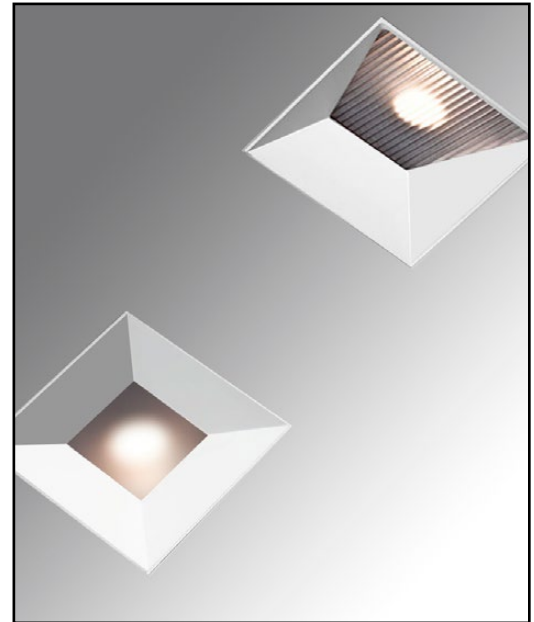

Dual lamp, solid state light engine, recessed combination wallwasher and downlight and optional glass diffuser. Wallwash and downlighting in low to medium ceiling heights typically found in residential, commercial and retail applications. Suitable for new construction.

SPECIFICATIONS

HOUSING

- Precision die-formed heavy gauge aluminum

MOUNTING

- Recessed in architectural ceiling

ELECTRICAL

- Integral dimmable electronic driver with internal short circuit protection

LAMP

- (2) AmbientDim™ LED supplied with fixture

SOCKET

- Precision die-formed aluminum yoke with CNC machined lampholder assembly

LENS

- Wall Wash- Frosted Supertex borosilicate spread lens, hinged for relamping

TRIM

- Flangeless, one piece die-cast aluminum 2 square pyramidal shields

FINISH

- Black powder paint housing
- Aperture trim available in white as standard

LABELS

- , US tested to UL standards 1598, Damp location

JOB: _____
SPECIFIER: _____
TYPE: _____
QUANTITY: _____
SIGNATURE: _____

SECTION