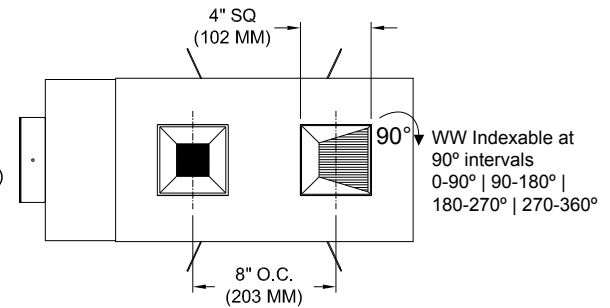

REFLECTED PLAN VIEW (ZT/ZST)

WW Indexable at 90° intervals
0-90° | 90-180° | 180-270° | 270-360°

ORDERING INFORMATION

1240AW-2MDL-LED-AD-AUH	TRIM	SOURCE / DRIVER	BEAMSPREAD*	TRIM FINISH	DOWN / WW APERTURE LENS
		/			/ 82A
Dual Lamp Airtight Universal Housing *CCT Max 3000K-1900K	ZT=Zero Trim FT= Flanged Trim ZST*=Zero Shower Trim FST=Flanged Shower Trim *Not available for Wall Wash	AD14=350ma, 14.5W, 1000lm C1 =0-10V dimming, 1%, 120-277v C2 =TRIAC/ELV 2-wire, 1% 120v (Lead/Trail Edge) E1 =EldoLED 0-10V Logarithmic Dim, 0.1%, 120-277v E2 =EldoLED DALI, 0.1%, 120-277v E3 =EldoLED 0-10V Linear Dim, 0.1%, 120-277v L2 =Lutron Hi-lume 1% 2-wr LED driver (120v forward phase) LTB =Lutron Hi-lume 1% EcoSys LED driver, 1%, 120-277v, Soft-on, Fade-to-Black LTP =Lutron Hi-lume Premier 0.1%, Fade-to-Black digital Ecosystem, 120-277v (PEQ0)	15 = 15 Degrees 24 = 24 Degrees 38 = 38 Degrees 60 = 60 Degrees *Beamspread applicable only on Accent light.	P14 = White BLK=Black PXX = SLI Color WXX = Wood XXXX = RAL # CST = Custom	82A= Frosted Supertex 91A= Solite 92A= Supertex 93A= Frosted 95A= Full Prismatic

www.specialtylightingindustries.com
1306 Doris Avenue, Ocean, NJ 07712 USA
800.462.7812 732.517.0800 FAX:732.517.0971

Patent Pending. These specifications subject to change without notice.