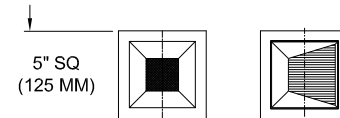

REFLECTED PLAN VIEW (FT/FST)

WW Indexable at 90° intervals
0-90° | 90-180° | 180-270° | 270-360°

ORDERING INFORMATION

1240AW-2MDL-LED-AD-AUH	TRIM	SOURCE / DRIVER	BEAMSPREAD*	TRIM FINISH	DOWN / WW APERTURE LENS
		/			/ 82A
Dual Lamp Airtight Universal Housing *CCT Max 3000K-1900K	ZT=Zero Trim FT= Flanged Trim ZST*=Zero Shower Trim FST=Flanged Shower Trim *Not available for Wall Wash	AD14=350ma, 14.5W, 1000lm C1 =0-10V dimming, 1%, 120-277v C2 =TRIAC/ELV 2-wire, 1% 120v (Lead/Trail Edge) E1 =EldoLED 0-10V Logarithmic Dim, 0.1%, 120-277v E2 =EldoLED DALI, 0.1%, 120-277v E3 =EldoLED 0-10V Linear Dim, 0.1%, 120-277v L2 =Lutron Hi-lume 1% 2-wr LED driver (120v forward phase) LTB =Lutron Hi-lume 1% EcoSys LED driver, 1%, 120-277v, Soft-on, Fade-to-Black LTP =Lutron Hi-lume Premier 0.1%, Fade-to-Black digital Ecosystem, 120-277v (PEQ0)	15 = 15 Degrees 24 = 24 Degrees 38 = 38 Degrees 60 = 60 Degrees *Beamspread applicable only on Accent light.	P14 = White BLK=Black PXX = SLI Color WXX = Wood XXXX = RAL # CST = Custom	82A= Frosted Supertex 91A= Solite 92A= Supertex 93A= Frosted 95A= Full Prismatic