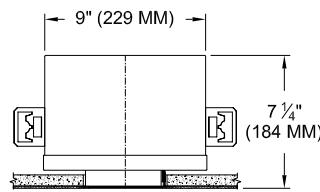

Dual lamp, solid state light engine, recessed combination wallwasher and downlight and optional glass diffuser. Wallwash and downlighting in low to medium ceiling heights typically found in residential, commercial and retail applications. Suitable for new construction.

SPECIFICATIONS

HOUSING

- Precision die-formed heavy gauge aluminum
- ≈ Airtight construction suitable for direct contact with insulation

MOUNTING

- Recessed in architectural ceiling

ELECTRICAL

- Integral dimmable electronic driver with internal short circuit protection

LAMP

- (2) AmbientDim™ LED supplied with fixture

SOCKET

- Precision die-formed aluminum yoke with CNC machined lampholder assembly

LENS

- Wall Wash- Frosted Supertex borosilicate spread lens, hinged for relamping

TRIM

- Flangeless, one piece die-cast aluminum 2 square pyramidal shields

FINISH

- Black powder paint housing
- Aperture trim available in white as standard

LABELS

- , US tested to UL standards 1598, Damp location, IC/Airtight

JOB: _____

SPECIFIER: _____

TYPE: _____

QUANTITY: _____

SIGNATURE: _____

SECTION

WW Indexable at 90° intervals
0-90° | 90-180° | 180-270° | 270-360°

ORDERING INFORMATION