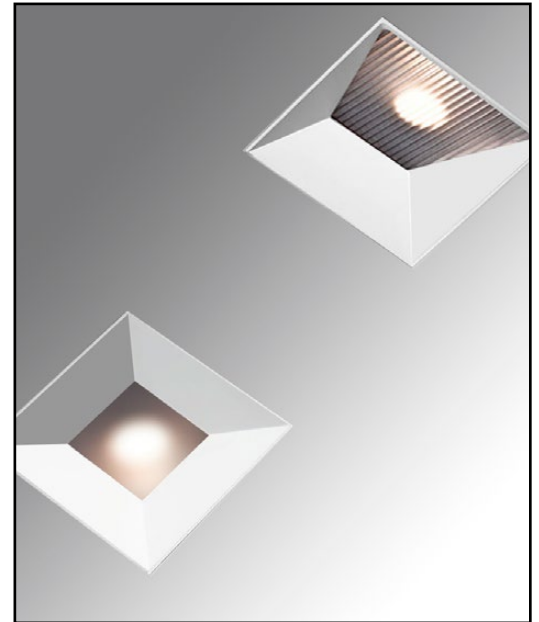

Dual lamp, solid state light engine, recessed combination wallwasher and downlight and optional glass diffuser. Wallwash and downlighting in low to medium ceiling heights typically found in residential, commercial and retail applications. Suitable for new construction.

SPECIFICATIONS

HOUSING

- Precision die-formed heavy gauge aluminum
- ≈ Airtight construction suitable for direct contact with insulation

MOUNTING

- Recessed in architectural ceiling

ELECTRICAL

- Integral dimmable electronic driver with internal short circuit protection

LAMP

- (2) AmbientDim™ LED supplied with fixture

SOCKET

- Precision die-formed aluminum yoke with CNC machined lampholder assembly

LENS

- Wall Wash- Frosted Supertex borosilicate spread lens, hinged for relamping

TRIM

- Flangeless, one piece die-cast aluminum 2 square pyramidal shields

FINISH

- Black powder paint housing
- Aperture trim available in white as standard

LABELS

- , US tested to UL standards 1598, Damp location, IC/Airtight

JOB: _____

SPECIFIER: _____

TYPE: _____

QUANTITY: _____

SIGNATURE: _____

SECTION