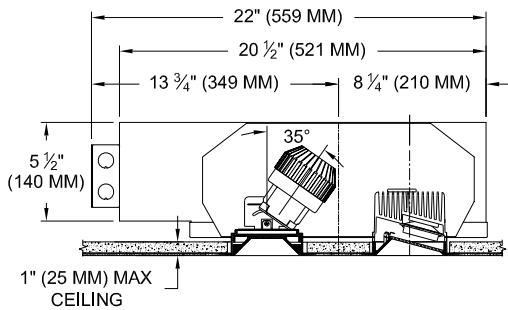

Dual lamp, solid state light engine, recessed combination wallwasher and downlight and optional glass diffuser. Wallwash and downlighting in low to medium ceiling heights typically found in residential, commercial and retail applications. Suitable for new construction.

SPECIFICATIONS

HOUSING

- Precision die-formed heavy gauge aluminum
- ≈ Airtight construction suitable for direct contact with insulation

MOUNTING

- Recessed in architectural ceiling

ELECTRICAL

- Integral dimmable electronic driver with internal short circuit protection

LAMP

- (2) AmbientDim™ LED supplied with fixture

SOCKET

- Precision die-formed aluminum yoke with CNC machined lampholder assembly

LENS

- Wall Wash- Frosted Supertex borosilicate spread lens, hinged for relamping

TRIM

- Flangeless, one piece die-cast aluminum 2 square pyramidal shields

FINISH

- Black powder paint housing
- Aperture trim available in white as standard

LABELS

- , US tested to UL standards 1598, Damp location, IC/Airtight

JOB: _____

SPECIFIER: _____

TYPE: _____

QUANTITY: _____

SIGNATURE: _____

SECTION