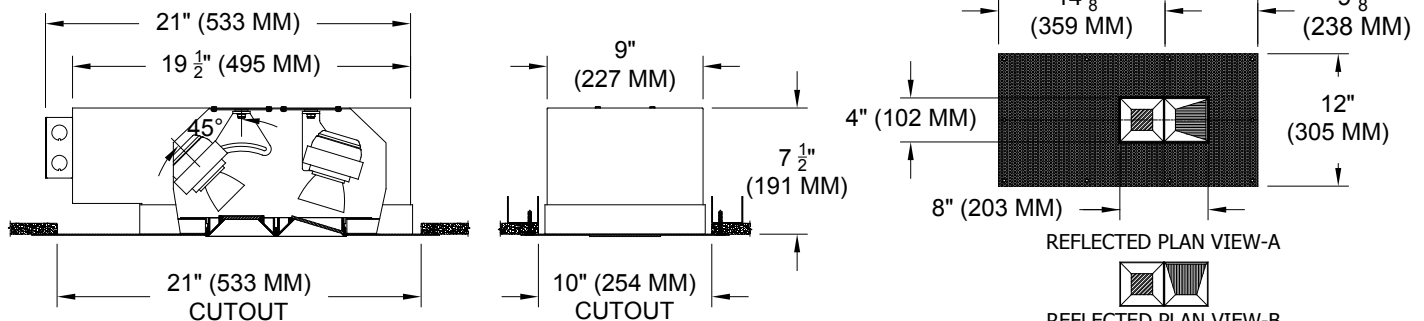

Dual lamp, solid state light engine, recessed combination wallwasher and downlight with 4"x 8" (100mm x 200mm) rectilinear 2 cell aperture and flangeless trim. Wallwash and downlighting in low to medium ceiling heights typically found in residential, commercial and retail applications. Suitable for new or existing construction in sheetrock ceiling.

JOB: _____

SPECIFIER: _____

TYPE: _____

QUANTITY: _____

SIGNATURE: _____

LIMITED ADJUSTABILITY

ORDERING INFORMATION

1240AW-2LEDZ-APH	CRI / COLOR TEMP	TRIM	SOURCE / DRIVER	TRIM FINISH	DOWN / WW APERTURE LENS
		ZT	/		/ 82A
AWA = Side WW AWB = Right WW AWC = Left WW	Airtight Plaster Housing 9 = 90+CRI 27 = 2700K 30 = 3000K 35 = 3500K 40 = 4000K	ZT =Zero Trim	CZ14 =120-277v, 14W 1100lm CZ20 =120-277v, 20W 1650lm CZ28 =120-277v, 28W 2200lm <hr/> S1 =0-10V dimming, 1%, 120-277v T1 =TRIAC/ELV 2-wire, 3% 120v (Lead/Trail Edge) E1 =EldoLED 0-10V Logarithmic Dim, 0.1%, 120-277v E2 =EldoLED DALI, 0.1%, 120-277v E3 =EldoLED 0-10V Linear Dim, 0.1%, 120-277v L2 =Ltm Hi-lume 1% 2-wr LED driver (120v fwd phase) L3 =Lutron Hi-lume 1% 3-wire/EcoSystem, 120-277v LTB =Lutron Hi-lume 1% EcoSys LED driver, 1%, 120-277v, Soft-on, Fade-to-Black	P14 = White BLK =Black PXX = SLI Color WXX = Wood XXXX = RAL # CST = Custom	82A = Frosted Supertex 91A = Solite 92A = Supertex 93A = Frosted 95A = Full Prismatic