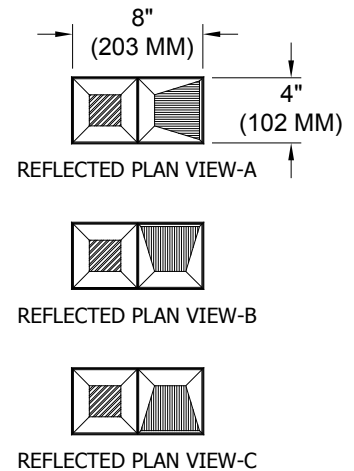

Dual lamp, solid state light engine, recessed combination wallwasher and downlight with 4"x 8" (100mm x 200mm) rectilinear 2 cell aperture and flangeless trim. Wallwash and downlighting in low to medium ceiling heights typically found in residential, commercial and retail applications. Suitable for new construction.

### LABELS

-  , US tested to UL standards 1598, Damp location

**JOB:** \_\_\_\_\_

**SPECIFIER:** \_\_\_\_\_

**TYPE:** \_\_\_\_\_

**QUANTITY:** \_\_\_\_\_

**SIGNATURE:** \_\_\_\_\_