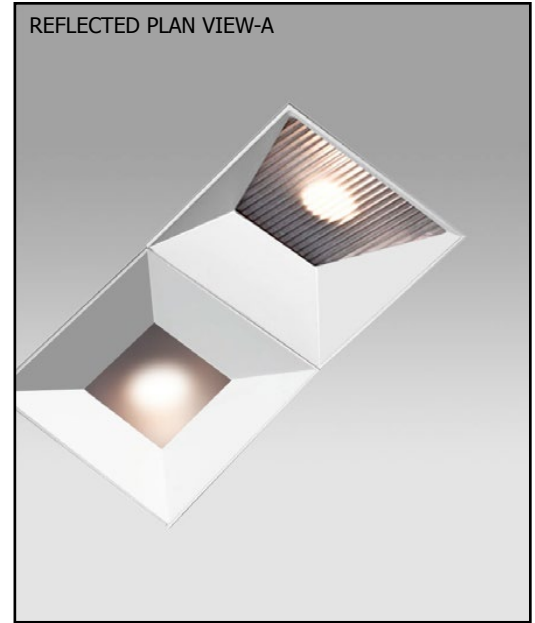

Dual lamp, solid state light engine, recessed combination wallwasher and downlight with 4"x 8" (100mm x 200mm) rectilinear 2 cell aperture and flangeless trim. Wallwash and downlighting in low to medium ceiling heights typically found in residential, commercial and retail applications. Suitable for new construction.

SPECIFICATIONS

HOUSING

- Precision die-formed heavy gauge aluminum with extruded ceiling collar

MOUNTING

- Recessed in architectural ceiling

ELECTRICAL

- Integral dimmable electronic driver with internal short circuit protection
- 120v-277v primary, compatible with 0-10v dimmers / Available for 120 phase control and Lutron

LAMP

- (2) Xicato LEDs supplied with fixture
- Available in 2700 thru 4000K color temperature and 80 or 98 CRI

SOCKET

- Precision aluminum yoke with CNC machined lampholder assembly
- **Usocket™** allows easy field replacement of light engine

LENS

- Frosted Supertex borosilicate spread lens, hinged for relamping

TRIM

- Flangeless, two piece die-cast aluminum pyramidal shield

FINISH

- Black powder paint housing
- Aperture trim available in black and white as standard
- Solid wood, additional colors, RAL palette, custom finishes available

LABELS

- , US tested to UL standards 1598, Damp location

JOB: _____

SPECIFIER: _____

TYPE: _____

QUANTITY: _____

SIGNATURE: _____