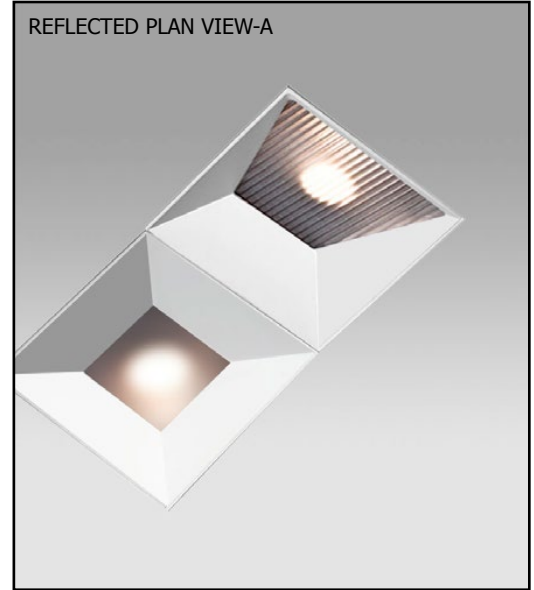

Dual lamp, solid state light engine, recessed combination wallwasher and downlight with 4"x 8" (100mm x 200mm) rectilinear 2 cell aperture and flangeless trim. Wallwash and downlighting in low to medium ceiling heights typically found in residential, commercial and retail applications. Suitable for new or existing construction in sheetrock ceilings. AmbientDim™ provides Superior CRI at all dimming levels.

SPECIFICATIONS

HOUSING

- Precision die-formed heavy gauge aluminum
- ≈ Airtight construction suitable for direct contact with insulation

MOUNTING

- Install from below in sheetrock ceiling

ELECTRICAL

- Integral dimmable electronic driver with internal short circuit protection

LAMP

- (2) AmbientDim™ LEDs supplied with fixture

SOCKET

- Precision aluminum yoke with CNC machined lampholder assembly

LENS

- Frosted Supertex borosilicate spread lens, hinged for relamping

TRIM

- Flangeless, two piece die-cast aluminum pyramidal shield

FINISH

- Black powder paint housing
- Aperture trim available in black and white as standard
- Solid wood, additional colors, RAL palette, custom finishes available

LABELS

- , US tested to UL standards 1598, Damp location, IC/Airtight

JOB: _____

SPECIFIER: _____

TYPE: _____

QUANTITY: _____

SIGNATURE: _____

LIMITED ADJUSTABILITY

ORDERING INFORMATION

MODEL	PLAN VIEW	TRIM	SOURCE / DRIVER	TRIM FINISH	DOWN / WW APERTURE LENS
1240AW-2LED-AD-APH		ZT	AD14 /		/ 82A
Airtight Plaster Housing Ambient Dimming LED *CCT Max 3000K-1900K	AWA = Side WW AWB = Right WW AWC = Left WW	ZT=Zero Trim	AD14= 350ma, 14.5W, 1000lm S1 =0-10V dimming, 1%, 120-277v T1 =TRIAC/ELV 2-wire, 3% 120v (Lead/Trail Edge) E1 =EldoLED 0-10V Logarithmic Dim, 0.1%, 120-277v E2 =EldoLED DALI, 0.1%, 120-277v E3 =EldoLED 0-10V Linear Dim, 0.1%, 120-277v L2 =Ltm Hi-lume 1% 2-wr LED driver (120v fwd phase) L3 =Lutron Hi-lume 1% 3-wire/EcoSystem, 120-277v LTB =Lutron Hi-lume 1% EcoSys LED driver, 1%, 120-277v, Soft-on, Fade-to-Black	P14 = White BLK=Black PXX = SLI Color WXX = Wood XXXX = RAL # CST = Custom	82A= Frosted Supertex 91A= Solite 92A= Supertex 93A= Frosted 95A= Full Prismatic