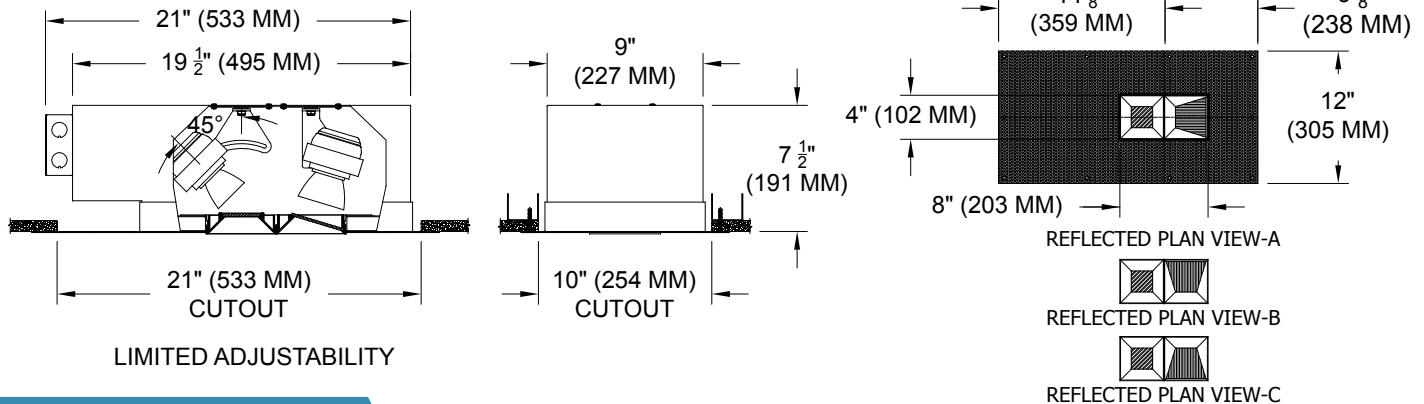

Dual lamp, solid state light engine, recessed combination wallwasher and downlight with 4"x 8" (100mm x 200mm) rectilinear 2 cell aperture and flangeless trim. Wallwash and downlighting in low to medium ceiling heights typically found in residential, commercial and retail applications. Suitable for new or existing construction in sheetrock ceilings. AmbientDim™ provides Superior CRI at all dimming levels.

JOB: _____

SPECIFIER: _____

TYPE: _____

QUANTITY: _____

SIGNATURE: _____

LIMITED ADJUSTABILITY

ORDERING INFORMATION

MODEL	PLAN VIEW	TRIM	SOURCE / DRIVER	TRIM FINISH	DOWN / WW APERTURE LENS
1240AW-2LED-AD-APH		ZT	AD14 /		/ 82A
Airtight Plaster Housing Ambient Dimming LED *CCT Max 3000K-1900K	AWA = Side WW AWB = Right WW AWC = Left WW	ZT=Zero Trim	AD14= 350ma, 14.5W, 1000lm S1 =0-10V dimming, 1%, 120-277v T1 =TRIAC/ELV 2-wire, 3% 120v (Lead/Trail Edge) E1 =EldoLED 0-10V Logarithmic Dim, 0.1%, 120-277v E2 =EldoLED DALI, 0.1%, 120-277v E3 =EldoLED 0-10V Linear Dim, 0.1%, 120-277v L2 =Ltm Hi-lume 1% 2-wr LED driver (120v fwd phase) L3 =Lutron Hi-lume 1% 3-wire/EcoSystem, 120-277v LTB =Lutron Hi-lume 1% EcoSys LED driver, 1%, 120-277v, Soft-on, Fade-to-Black	P14 = White BLK=Black PXX = SLI Color WXX = Wood XXXX = RAL # CST = Custom	82A= Frosted Supertex 91A= Solite 92A= Supertex 93A= Frosted 95A= Full Prismatic