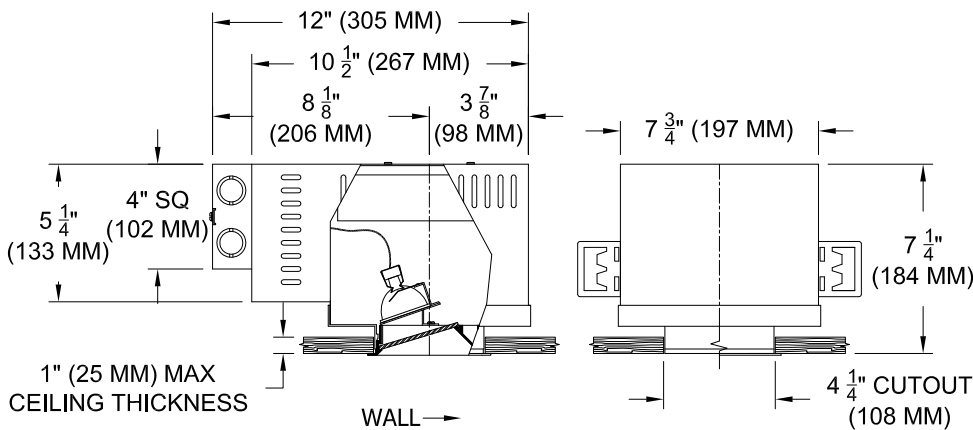

LABELS

-  , US tested to UL standards 1598, Damp location, Wet with ST trim,

JOB: _____
 SPECIFIER: _____
 TYPE: _____
 QUANTITY: _____
 SIGNATURE: _____

ORDERING INFORMATION

MODEL	TRIM	TRANSFORMER	LAMP LENS	TRIM FINISH	APERTURE LENS
1240-MR16-UH		/	98L		82A
Universal Housing	FT=Flanged Trim PT=Panel Trim** ST=Shower Trim ZT=Zero Trim **WXX only	TX=Magnetic / 120v EX=Electronic / 220v EXS=Elect. SORAA* RX=Remote / 240v 277v *Standard 120v	98L = UV	P14 = White BLK=Black PXX = SLI Color WXX = Wood XXXX = RAL # CST = Custom	82A = Frosted Supertex