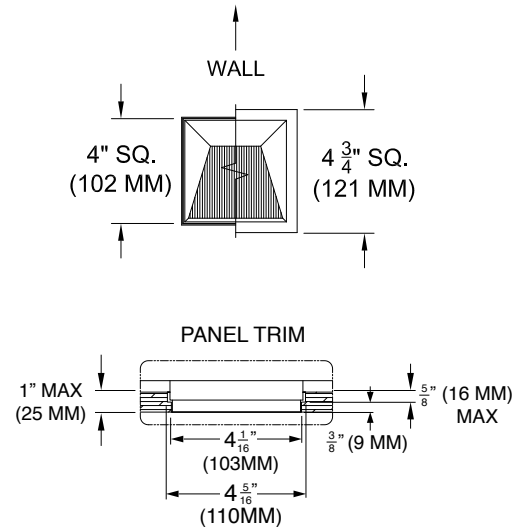

LAMP

- MR-16 NFL(Narrow Flood), 50w max. supplied by others

SOCKET

- Precision die-formed aluminum socket plate
- G4/G6 ceramic socket with high temperature, teflon coated lead wires

LENS

- Supertex borosilicate spread lens, hinged for relamping
- Optional filters available for lampholder

LABELS

-  , US tested to UL standards 1598, Damp location, Wet with ST trim,

JOB: _____
 SPECIFIER: _____
 TYPE: _____
 QUANTITY: _____
 SIGNATURE: _____

ORDERING INFORMATION

MODEL	TRIM	TRANSFORMER	LAMP LENS	TRIM FINISH	APERTURE LENS
1240-MR16-UH		/	98L		82A
Universal Housing	FT=Flanged Trim PT=Panel Trim** ST=Shower Trim ZT=Zero Trim **WXX only	TX=Magnetic / 120v EX=Electronic / 220v EXS=Elect. SORAA* RX=Remote / 240v 277v *Standard 120v	98L = UV	P14 = White BLK=Black PXX = SLI Color WXX = Wood XXXX = RAL # CST = Custom	82A = Frosted Supertex