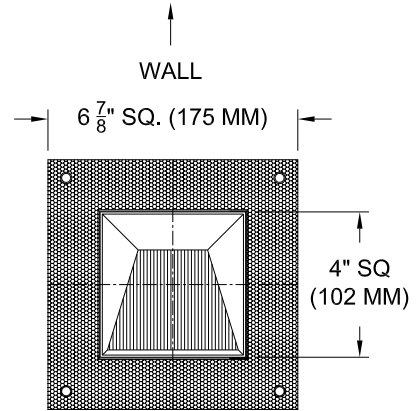

### LABELS

-  , US tested to UL standards 1598, Damp location, Wet with ST trim,

**JOB:** \_\_\_\_\_

**SPECIFIER:** \_\_\_\_\_

**TYPE:** \_\_\_\_\_

**QUANTITY:** \_\_\_\_\_

**SIGNATURE:** \_\_\_\_\_