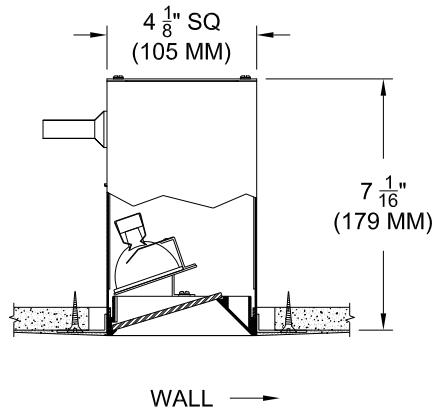

### LABELS

-  , US tested to UL standards 1598, Damp location, Wet with ST trim,

**JOB:** \_\_\_\_\_

**SPECIFIER:** \_\_\_\_\_

**TYPE:** \_\_\_\_\_

**QUANTITY:** \_\_\_\_\_

**SIGNATURE:** \_\_\_\_\_