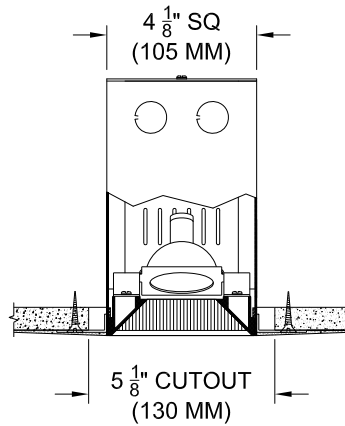

### LABELS

-  , US tested to UL standards 1598, Damp location, Wet with ST trim,

**JOB:** \_\_\_\_\_

**SPECIFIER:** \_\_\_\_\_

**TYPE:** \_\_\_\_\_

**QUANTITY:** \_\_\_\_\_

**SIGNATURE:** \_\_\_\_\_