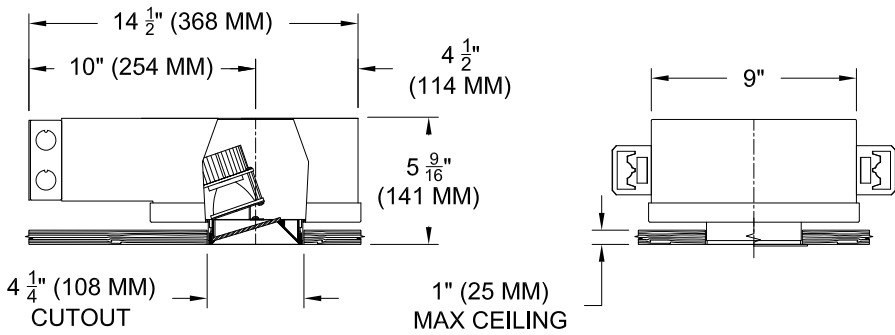

JOB: _____

SPECIFIER: _____

TYPE: _____

QUANTITY: _____

SIGNATURE: _____

ORDERING INFORMATION

Hanger bars sold separately

1240-LEDZ-AUH	TRIM	SOURCE / DRIVER	TRIM FINISH	APERTURE LENS	ACCESSORIES
		/		82A	
Airtight Universal Housing 9 = 90+CRI • 27 = 2700K • 30 = 3000K • 35 = 3500K • 40 = 4000K	FT=Flanged Trim PT=Panel Trim** ST=Shower Trim* ZT=Zero Trim **WXX only *Aperture lens required	• CZ14=120-277v, 14W 1100lm • CZ20=120-277v, 20W 2265lm • CZ28*=120-277v, 28W 3000lm • C1 =0-10V dimming, 1%, 120-277v • C2 =TRIAC/ELV 2-wire, 1% 120v (Lead/Trail Edge) • E1 =EldoLED 0-10V Logarithmic Dim, 0.1%, 120-277v • E2 =EldoLED DALI, 0.1%, 120-277v • E3 =EldoLED 0-10V Linear Dim, 0.1%, 120-277v • L2 =Ltrn Hi-lume 1% 2-wr LED driver (120v fwd phase) • LTB =Lutron Hi-lume 1% EcoSys LED driver, 1%, 120-277v, Soft-on, Fade-to-Black	P14 = White BLK=Black PXX = SLI Color WXX = Wood XXXX = RAL # CST = Custom	82A= Frosted Supertex	CP = Chicago Plenum