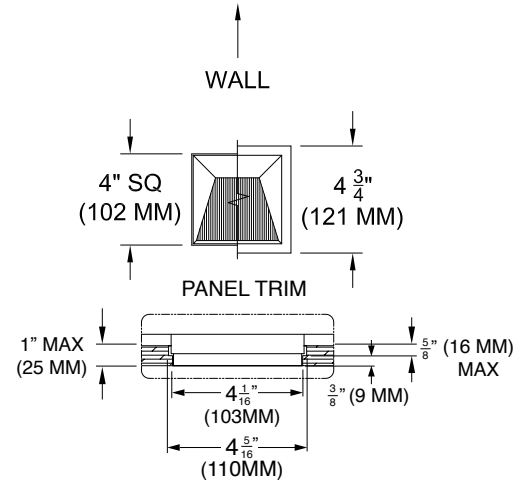

JOB: _____

SPECIFIER: _____

TYPE: _____

QUANTITY: _____

SIGNATURE: _____

ORDERING INFORMATION

Hanger bars sold separately

1240-LEDZ-AUH	TRIM	SOURCE / DRIVER	TRIM FINISH	APERTURE LENS	ACCESSORIES
		/		82A	
Airtight Universal Housing 9 = 90+CRI • 27 = 2700K • 30 = 3000K • 35 = 3500K • 40 = 4000K	FT=Flanged Trim PT=Panel Trim** ST=Shower Trim* ZT=Zero Trim **WXX only *Aperture lens required	• CZ14=120-277v, 14W 1100lm • CZ20=120-277v, 20W 2265lm • CZ28*=120-277v, 28W 3000lm • C1 =0-10V dimming, 1%, 120-277v • C2 =TRIAC/ELV 2-wire, 1% 120v (Lead/Trail Edge) • E1 =EldoLED 0-10V Logarithmic Dim, 0.1%, 120-277v • E2 =EldoLED DALI, 0.1%, 120-277v • E3 =EldoLED 0-10V Linear Dim, 0.1%, 120-277v • L2 =Ltrn Hi-lume 1% 2-wr LED driver (120v fwd phase) • LTB =Lutron Hi-lume 1% EcoSys LED driver, 1%, 120-277v, Soft-on, Fade-to-Black	P14 = White BLK=Black PXX = SLI Color WXX = Wood XXXX = RAL # CST = Custom	82A= Frosted Supertex	CP = Chicago Plenum