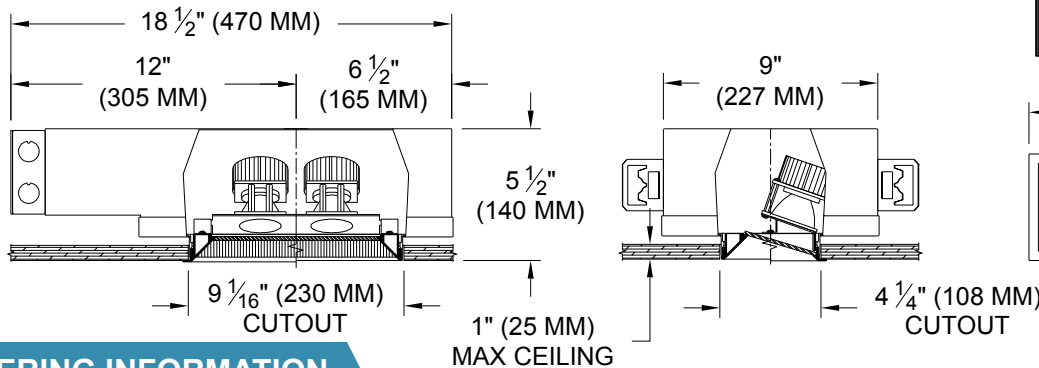

Dual lamp, solid state light engine, recessed wall washer with 4"x 9" (100mm x 225mm) rectilinear aperture. Wallwashing in medium to high ceiling heights typically found in residential, commercial and retail applications. Suitable for new construction. AmbientDim™ provides Superior CRI at all dimming levels.

SPECIFICATIONS

HOUSING

- Precision die-formed heavy gauge aluminum
- ≈ Airtight construction suitable for direct contact with insulation

MOUNTING

- Recessed in architectural ceiling

ELECTRICAL

- Integral dimmable electronic driver with internal short circuit protection

LAMP

- (2) AmbientDim™ LEDs supplied with fixture

SOCKET

- Precision aluminum yoke with CNC machined lampholder assembly

LENS

- Frosted Supertex borosilicate spread lens, hinged for relamping

TRIM

- Flanged or flangeless, one piece die-cast aluminum pyramidal shield
- ST is flanged trim fully sealed and gasketed. Aperture lens required

FINISH

- Black powder paint housing
- Aperture trim available in black and white as standard
- Solid wood, additional colors, RAL palette, custom finishes available

LABELS

- , US tested to UL standards 1598, Damp location, Wet with ST trim, IC/Airtight

JOB: _____

SPECIFIER: _____

TYPE: _____

QUANTITY: _____

SIGNATURE: _____

AmbientDim™