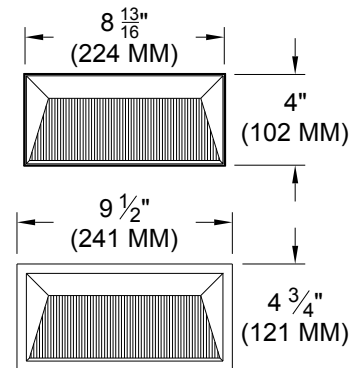

Dual lamp, solid state light engine, recessed wall washer with 4"x 9" (100mm x 225mm) rectilinear aperture. Wallwashing in medium to high ceiling heights typically found in residential, commercial and retail applications. Suitable for new construction. AmbientDim™ provides Superior CRI at all dimming levels.

SPECIFICATIONS

HOUSING

- Precision die-formed heavy gauge aluminum
- ≈ Airtight construction suitable for direct contact with insulation

MOUNTING

- Recessed in architectural ceiling

ELECTRICAL

- Integral dimmable electronic driver with internal short circuit protection

LAMP

- (2) AmbientDim™ LEDs supplied with fixture

SOCKET

- Precision aluminum yoke with CNC machined lampholder assembly

LENS

- Frosted Supertex borosilicate spread lens, hinged for relamping

TRIM

- Flanged or flangeless, one piece die-cast aluminum pyramidal shield
- ST is flanged trim fully sealed and gasketed. Aperture lens required

FINISH

- Black powder paint housing
- Aperture trim available in black and white as standard
- Solid wood, additional colors, RAL palette, custom finishes available

LABELS

- , US tested to UL standards 1598, Damp location, Wet with ST trim, IC/Airtight

JOB: _____

SPECIFIER: _____

TYPE: _____

QUANTITY: _____

SIGNATURE: _____

AmbientDim™