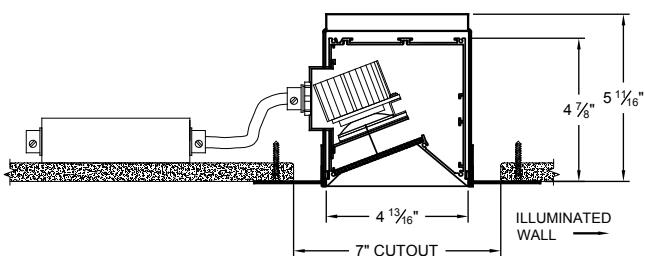

Dual lamp, solid state light engine, recessed wall washer with nominal 4.8"x 7.5" (122mm x 191mm) rectilinear flangeless trim. Wallwashing in medium to tall ceiling heights typically found in commercial and retail applications. Suitable for new or existing construction in sheetrock ceilings.

LABELS

-  , US tested to UL standards 1598, Damp location

JOB: _____

SPECIFIER: _____

TYPE: _____

QUANTITY: _____

SIGNATURE: _____

ORDERING INFORMATION