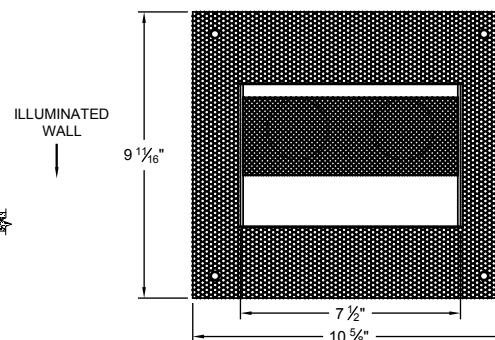

Dual lamp, solid state light engine, recessed wall washer with nominal 4.8"x 7.5" (122mm x 191mm) rectilinear flangeless trim. Wallwashing in medium to tall ceiling heights typically found in commercial and retail applications. Suitable for new or existing construction in sheetrock ceilings.

LABELS

-  , US tested to UL standards 1598, Damp location

JOB: _____

SPECIFIER: _____

TYPE: _____

QUANTITY: _____

SIGNATURE: _____

ORDERING INFORMATION