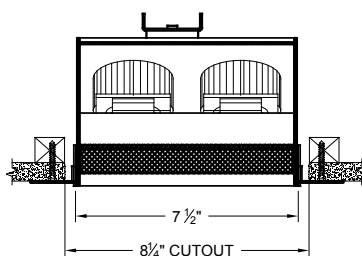

Dual lamp, solid state light engine, recessed wall washer with nominal 4.8"x 7.5" (122mm x 191mm) rectilinear flangeless trim. Wallwashing in medium to tall ceiling heights typically found in commercial and retail applications. Suitable for new or existing construction in sheetrock ceilings.

LABELS

-  , US tested to UL standards 1598, Damp location

JOB: _____

SPECIFIER: _____

TYPE: _____

QUANTITY: _____

SIGNATURE: _____

ORDERING INFORMATION