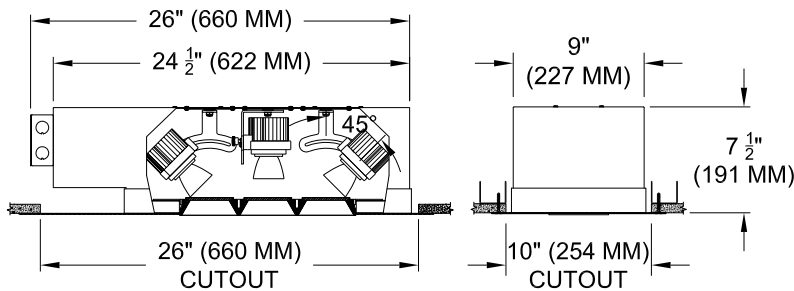

Multi lamp, solid state light engine, recessed accent light with 4"x 12" (100mm x 300mm) rectangular trim, 3 cell aperture and optional glass diffuser. Accent and downlighting in medium to high ceiling heights typically found in residential, commercial and retail applications. Suitable for new or existing construction in sheet-rock ceilings.

LABELS

-  , US tested to UL standards 1598, Damp location, IC/Airtight, Chicago Plenum

JOB: _____

SPECIFIER: _____

TYPE: _____

QUANTITY: _____

SIGNATURE: _____

SECTION

SECTION

REFLECTED PLAN VIEW

ORDERING INFORMATION

1057-3LEDZ-APH	TRIM	SOURCE / DRIVER	BEAMSPREAD	TRIM FINISH	APERTURE LENS	ACCESSORIES
	ZT	/				
Airtight Plaster Housing 9 = 90+CRI 27 = 2700K 30 = 3000K 35 = 3500K 40 = 4000K	ZT=Zero Trim	CZ14 =120-277v, 14W 1100lm CZ20 =120-277v, 20W 2265lm CZ28 =120-277v, 28W 3000lm <hr/> C1 =0-10V dimming, 1%, 120-277v C2 =TRIAC/ELV 2-wire, 1% 120v (Lead/Trail Edge) E1 =EldoLED 0-10V Logarithmic Dim, 0.1%, 120-277v E2 =EldoLED DALI, 0.1%, 120-277v E3 =EldoLED 0-10V Linear Dim, 0.1%, 120-277v L2 =Lutron Hi-lume 1% 2-wire LED driver (120v forward phase) LTB =Lutron Hi-lume 1% EcoSys LED driver, 1%, 120-277v, Soft-on, Fade-to-Black LTP =Lutron Hi-lume Premier 0.1%, Fade-to-Black digital Ecosystem, 120-277v (PEQ0)	15 = 15 Degrees 24 = 24 Degrees 38 = 38 Degrees 60 = 60 Degrees	P14 = White BLK =Black PXX = SLI Color WXX = Wood XXXX = RAL # CST = Custom	Blank = None 90A = Clear 91A = Solite 92A = Supertex 93A = Frosted	CP =Chicago Plenum