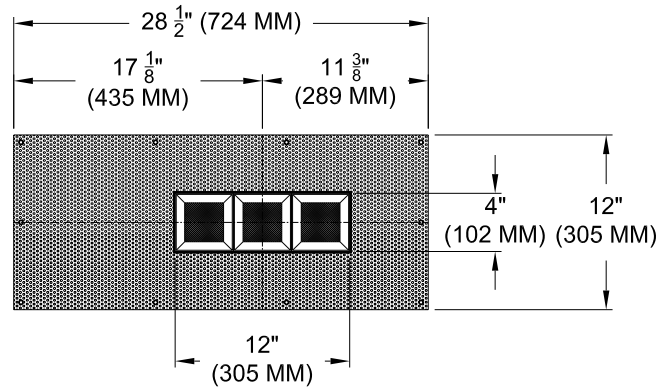

Multi lamp, solid state light engine, recessed accent light with 4"x 12" (100mm x 300mm) rectangular trim, 3 cell aperture and optional glass diffuser. Accent and downlighting in medium to high ceiling heights typically found in residential, commercial and retail applications. Suitable for new or existing construction in sheet-rock ceilings.

LABELS

-  , US tested to UL standards 1598, Damp location, IC/Airtight, Chicago Plenum

JOB: _____

SPECIFIER: _____

TYPE: _____

QUANTITY: _____

SIGNATURE: _____

SECTION

SECTION

REFLECTED PLAN VIEW

ORDERING INFORMATION

1057-3LEDZ-APH	TRIM	SOURCE / DRIVER	BEAMSPREAD	TRIM FINISH	APERTURE LENS	ACCESSORIES
	ZT	/				
Airtight Plaster Housing 9 = 90+CRI 27 = 2700K 30 = 3000K 35 = 3500K 40 = 4000K	ZT=Zero Trim	CZ14 =120-277v, 14W 1100lm CZ20 =120-277v, 20W 2265lm CZ28 =120-277v, 28W 3000lm <hr/> C1 =0-10V dimming, 1%, 120-277v C2 =TRIAC/ELV 2-wire, 1% 120v (Lead/Trail Edge) E1 =EldoLED 0-10V Logarithmic Dim, 0.1%, 120-277v E2 =EldoLED DALI, 0.1%, 120-277v E3 =EldoLED 0-10V Linear Dim, 0.1%, 120-277v L2 =Lutron Hi-lume 1% 2-wire LED driver (120v forward phase) LTB =Lutron Hi-lume 1% EcoSys LED driver, 1%, 120-277v, Soft-on, Fade-to-Black LTP =Lutron Hi-lume Premier 0.1%, Fade-to-Black digital Ecosystem, 120-277v (PEQ0)	15 = 15 Degrees 24 = 24 Degrees 38 = 38 Degrees 60 = 60 Degrees	P14 = White BLK =Black PXX = SLI Color WXX = Wood XXXX = RAL # CST = Custom	Blank = None 90A = Clear 91A = Solite 92A = Supertex 93A = Frosted	CP =Chicago Plenum