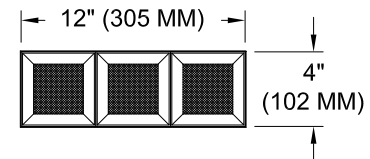

LABELS

-  , US tested to UL standards 1598, Damp location

SECTION

SECTION

REFLECTED PLAN VIEW

ORDERING INFORMATION

Hanger bars sold separately

1057-3LED-AD-UH	TRIM	SOURCE / DRIVER	BEAMSPREAD	TRIM FINISH	APERTURE LENS
	FT	AD14 /			
Universal Housing Ambient Dimming LED *CCT Max 3000K-1900K	FT=Flanged Trim	AD14=350ma, 14.5W, 1000lm C1 =0-10V dimming, 1%, 120-277v C2 =TRIAC/ELV 2-wire, 1% 120v (Lead/Trail Edge) E1 =EldoLED 0-10V Logarithmic Dim, 0.1%, 120-277v E2 =EldoLED DALI, 0.1%, 120-277v E3 =EldoLED 0-10V Linear Dim, 0.1%, 120-277v L2 =Lutron Hi-lume 1% 2-wire LED driver (120v forward phase) LTB =Lutron Hi-lume 1% EcoSys LED driver, 1%, 120-277v, Soft-on, Fade-to-Black (LDE1) LTP =Lutron Hi-lume Premier 0.1%, Fade-to-Black digital Ecosystem, 120-277v (PEQ0)	15 = 15 Degrees 24 = 24 Degrees 38 = 38 Degrees 60 = 60 Degrees	P14 = White BLK=Black PXX = SLI Color WXX = Wood XXXX = RAL # CST = Custom	Blank= None 90A = Clear 91A = Solite 92A = Supertex 93A = Frosted