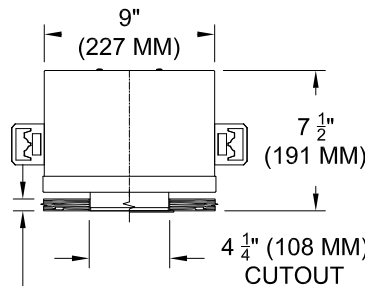

LABELS

-  , US tested to UL standards 1598, Damp location

SECTION

SECTION

REFLECTED PLAN VIEW

ORDERING INFORMATION

Hanger bars sold separately

1057-3LED-AD-UH	TRIM	SOURCE / DRIVER	BEAMSPREAD	TRIM FINISH	APERTURE LENS
	FT	AD14 /			
Universal Housing Ambient Dimming LED *CCT Max 3000K-1900K	FT=Flanged Trim	AD14=350ma, 14.5W, 1000lm C1 =0-10V dimming, 1%, 120-277v C2 =TRIAC/ELV 2-wire, 1% 120v (Lead/Trail Edge) E1 =EldoLED 0-10V Logarithmic Dim, 0.1%, 120-277v E2 =EldoLED DALI, 0.1%, 120-277v E3 =EldoLED 0-10V Linear Dim, 0.1%, 120-277v L2 =Lutron Hi-lume 1% 2-wire LED driver (120v forward phase) LTB =Lutron Hi-lume 1% EcoSys LED driver, 1%, 120-277v, Soft-on, Fade-to-Black (LDE1) LTP =Lutron Hi-lume Premier 0.1%, Fade-to-Black digital Ecosystem, 120-277v (PEQ0)	15 = 15 Degrees 24 = 24 Degrees 38 = 38 Degrees 60 = 60 Degrees	P14 = White BLK=Black PXX = SLI Color WXX = Wood XXXX = RAL # CST = Custom	Blank= None 90A = Clear 91A = Solite 92A = Supertex 93A = Frosted