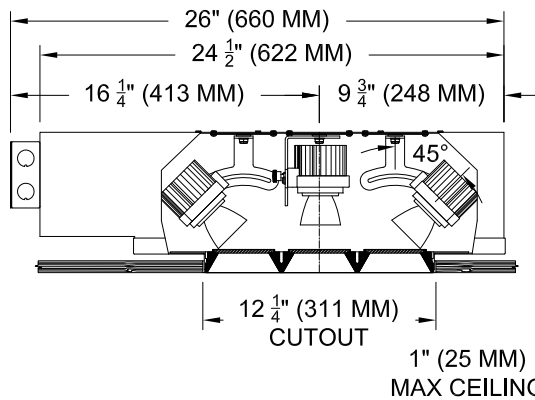

LABELS

-  , US tested to UL standards 1598, Damp location

SECTION

SECTION

REFLECTED PLAN VIEW

ORDERING INFORMATION

Hanger bars sold separately

1057-3LED-AD-UH	TRIM	SOURCE / DRIVER	BEAMSPREAD	TRIM FINISH	APERTURE LENS
	FT	AD14 /			
Universal Housing Ambient Dimming LED *CCT Max 3000K-1900K	FT=Flanged Trim	AD14=350ma, 14.5W, 1000lm C1 =0-10V dimming, 1%, 120-277v C2 =TRIAC/ELV 2-wire, 1% 120v (Lead/Trail Edge) E1 =EldoLED 0-10V Logarithmic Dim, 0.1%, 120-277v E2 =EldoLED DALI, 0.1%, 120-277v E3 =EldoLED 0-10V Linear Dim, 0.1%, 120-277v L2 =Lutron Hi-lume 1% 2-wire LED driver (120v forward phase) LTB =Lutron Hi-lume 1% EcoSys LED driver, 1%, 120-277v, Soft-on, Fade-to-Black (LDE1) LTP =Lutron Hi-lume Premier 0.1%, Fade-to-Black digital Ecosystem, 120-277v (PEQ0)	15 = 15 Degrees 24 = 24 Degrees 38 = 38 Degrees 60 = 60 Degrees	P14 = White BLK=Black PXX = SLI Color WXX = Wood XXXX = RAL # CST = Custom	Blank= None 90A = Clear 91A = Solite 92A = Supertex 93A = Frosted