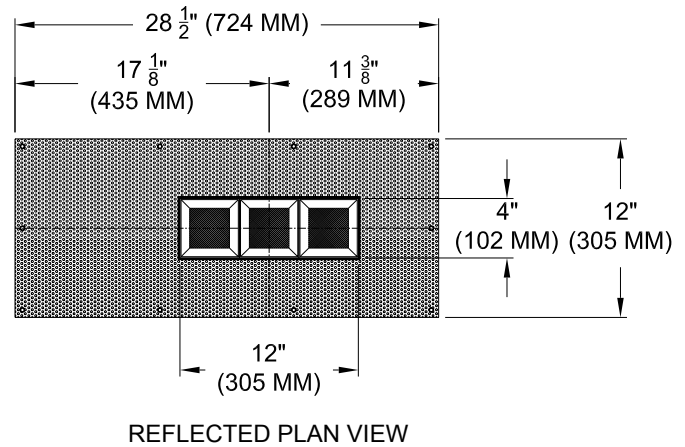

Multi lamp, solid state light engine, recessed accent light with 4"x 12" (100mm x 300mm) rectangular trim, 3 cell aperture and optional glass diffuser. Accent and down-lighting in medium to high ceiling heights typically found in residential, commercial and retail applications. AmbientDim™ provides Superior CRI at all dimming levels.

LABELS

-  , US tested to UL standards 1598, Damp location, IC/Airtight, Chicago Plenum

ORDERING INFORMATION

1057-3LED-AD-APH	TRIM	SOURCE / DRIVER	BEAMSPREAD	TRIM FINISH	APERTURE LENS	ACCESSORIES
	ZT	AD14 /				
Airtight Plaster Housing Ambient Dimming LED *CCT Max 3000K-1900K	ZT=Zero Trim	AD14= 350ma, 14.5W, 1000lm C1 =0-10V dimming, 1%, 120-277v C2 =TRIAC/ELV 2-wire, 1% 120v (Lead/Trail Edge) E1 =EldoLED 0-10V Logarithmic Dim, 0.1%, 120-277v E2 =EldoLED DALI, 0.1%, 120-277v E3 =EldoLED 0-10V Linear Dim, 0.1%, 120-277v L2 =Lutron Hi-lume 1% 2-wr LED driver (120v forward phase) LTB =Lutron Hi-lume 1% EcoSys LED driver, 1%, 120-277v, Soft-on, Fade-to-Black LTP =Lutron Hi-lume Premier 0.1%, Fade-to-Black digital Ecosystem, 120-277v (PEQ0)	15 = 15 Degrees 24 = 24 Degrees 38 = 38 Degrees 60 = 60 Degrees	P14 = White BLK=Black PXX = SLI Color WXX = Wood XXXX = RAL # CST = Custom	Blank= None 90A = Clear 91A = Solite 92A = Supertex 93A = Frosted	CP=Chicago Plenum