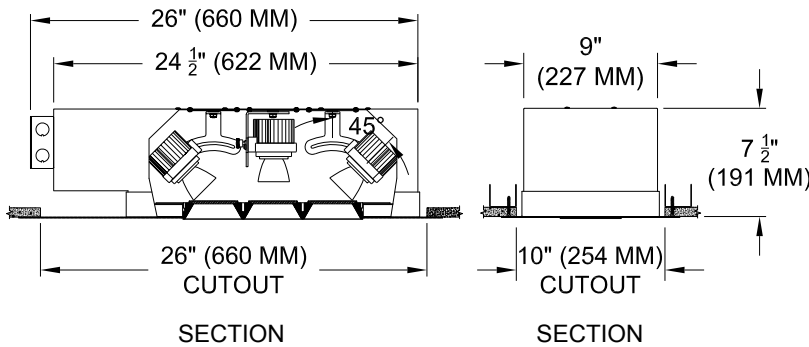

LABELS

-  , US tested to UL standards 1598, Damp location, IC/Airtight, Chicago Plenum

ORDERING INFORMATION

1057-3LED-AD-APH	TRIM	SOURCE / DRIVER	BEAMSPREAD	TRIM FINISH	APERTURE LENS	ACCESSORIES
	ZT	AD14 /				
Airtight Plaster Housing Ambient Dimming LED *CCT Max 3000K-1900K	ZT=Zero Trim	AD14= 350ma, 14.5W, 1000lm C1 =0-10V dimming, 1%, 120-277v C2 =TRIAC/ELV 2-wire, 1% 120v (Lead/Trail Edge) E1 =EldoLED 0-10V Logarithmic Dim, 0.1%, 120-277v E2 =EldoLED DALI, 0.1%, 120-277v E3 =EldoLED 0-10V Linear Dim, 0.1%, 120-277v L2 =Lutron Hi-lume 1% 2-wr LED driver (120v forward phase) LTB =Lutron Hi-lume 1% EcoSys LED driver, 1%, 120-277v, Soft-on, Fade-to-Black LTP =Lutron Hi-lume Premier 0.1%, Fade-to-Black digital Ecosystem, 120-277v (PEQ0)	15 = 15 Degrees 24 = 24 Degrees 38 = 38 Degrees 60 = 60 Degrees	P14 = White BLK=Black PXX = SLI Color WXX = Wood XXXX = RAL # CST = Custom	Blank= None 90A = Clear 91A = Solite 92A = Supertex 93A = Frosted	CP=Chicago Plenum