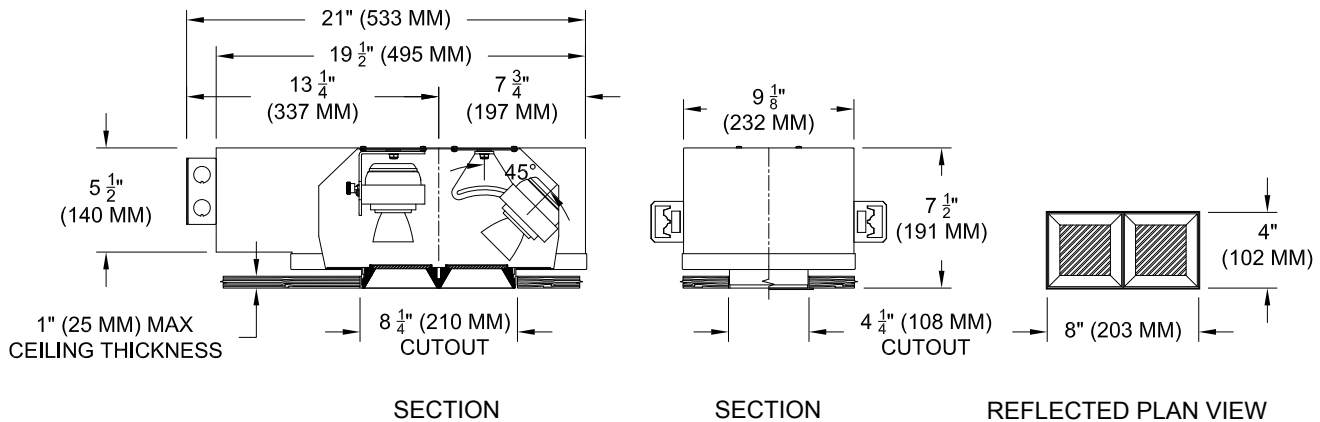

Dual lamp, solid state light engine, recessed accent light with 4"x 8" (100mm x 200mm) rectangular trim, 2 cell aperture and optional glass diffuser. Accent and downlighting in medium to high ceiling heights typically found in residential, commercial and retail applications. Suitable for new construction.

SPECIFICATIONS

HOUSING

- Precision die-formed heavy gauge aluminum
- ≈ Airtight construction suitable for direct contact with insulation

MOUNTING

- Recessed in architectural ceiling

ELECTRICAL

- Integral dimmable electronic driver with internal short circuit protection

LAMP

- (2) Citizen LED supplied with fixture

SOCKET

- Precision aluminum yoke with CNC machined lampholder assembly

LENS

- Interchangeable reflector provides multiple beam patterns
- Optional borosilicate lenses available for aperture

TRIM

- Flangeless, two piece die-cast aluminum pyramidal shield

FINISH

- Black powder paint housing
- Aperture trim available in black and white as standard
- Solid wood, additional colors, RAL palette, custom finishes available

LABELS

- , US tested to UL standards 1598, Damp location, IC/Airtight, Chicago Plenum, JA8 Approved

JOB: _____
SPECIFIER: _____
TYPE: _____
QUANTITY: _____
SIGNATURE: _____

ORDERING INFORMATION

Hangar bars sold separately

1057-2LEDZ-AUH	TRIM	SOURCE / DRIVER	BEAMSPREAD	TRIM FINISH	APERTURE LENS	ACCESSORIES
	ZT	/				
Airtight Universal Housing 9 = 90+CRI 27 = 2700K 30 = 3000K 35 = 3500K 40 = 4000K	ZT=Zero Trim	• CZ14=120-277v, 14W 1100lm • CZ20=120-277v, 20W 2265lm • CZ28=120-277v, 28W 3000lm • C1 =0-10V dimming, 1%, 120-277v • C2 =TRIAC/ELV 2-wire, 1% 120v (Lead/Trail Edge) • E1 =EldoLED 0-10V Logarithmic Dim, 0.1%, 120-277v • E2 =EldoLED DALI, 0.1%, 120-277v • E3 =EldoLED 0-10V Linear Dim, 0.1%, 120-277v • L2 =Lutron Hi-lume 1% 2-wire LED driver (120v forward phase) • LTB =Lutron Hi-lume 1% EcoSys LED driver, 1%, 120-277v, Soft-on, Fade-to-Black (LDE1) • LTP =Lutron Hi-lume Premier 0.1%, Fade-to-Black digital Ecosystem, 120-277v (PEQ0)	15 = 15 Degrees 24 = 24 Degrees 38 = 38 Degrees 60 = 60 Degrees	P14 = White BLK=Black PXX = SLI Color WXX = Wood XXXX = RAL # CST = Custom	Blank= None 90A = Clear 91A = Solite 92A = Supertex 93A = Frosted	CP=Chicago Plenum

• California Title 24- JA8 Approved

www.specialtylightingindustries.com
1306 Doris Avenue, Ocean, NJ 07712 USA
800.462.7812 732.517.0800 FAX:732.517.0971

Patent Pending. These specifications subject to change without notice.