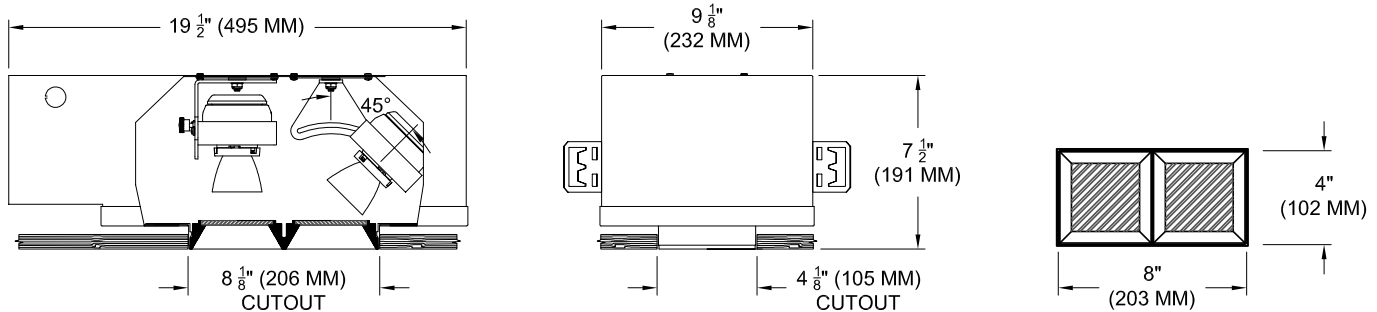

TYPE: _____

JOB: _____

SPECIFIER: _____

SPECIFICATIONS

HOUSING - Precision die-formed heavy gauge aluminum with adjustable mounting bracket and die-cast ceiling collar.

MOUNTING - Recessed in architectural ceiling.

ELECTRICAL - Integral dimmable electronic driver with internal short circuit protection. 120v-277v primary, compatible with 0-10v dimmers. Also available for 120v phase control.

LAMP - (2) BridgeLux LED supplied with fixture. Available in 2700 or 3000K color temperature and 80 or 97 CRI...

LABELS - CSA-C,US, Damp location, Wet with ST trim.

SOCKET - Precision aluminum yoke with CNC machined lampholder assembly. Ulsocket™ allows easy field replacement of light engine.

LENS - Interchangeable reflector provides multiple beam patterns. Optional borosilicate lenses available for aperture.

TRIM - Flangeless, two piece die-cast aluminum pyramidal shield.

FINISH - Black powder paint housing. Aperture trim available in black and white as standard. Solid wood, additional colors and RAL palette available. Consult factory for custom finishes.

APPLICATIONS

Accent and downlighting in medium to high ceiling heights typically found in residential, commercial and retail applications. Suitable for new construction. Suitable for use in solid surface ceilings such as wood, stone, metal panel or glass.

ORDERING INFORMATION

HOUSING	TRIM	DRIVER	BEAMSPREAD	TRIM FINISH	APERTURE LENS
1057-2LEDB__-UH					
Universal Housing 8 = 80CRI 27 = 2700K 9 = 97CRI 30 = 3000K 35 = 3500K 40 = 4000K	ST = Shower Trim ZT = Zero Trim	125 = 120v-277v HE 127 = 120v-277v HO 1210 = 120v-277v VHO	15 = 15 Degrees 24 = 24 Degrees 38 = 38 Degrees 60 = 60 Degrees	P14 = White PXX = SLI Color WXX = Wood XXXX = RAL # CST = Custom	Blank = None 91A = Solite 92A = Supertex 93A = Frosted 95A = Full Prismatic

[CLICK HERE](#) for LED and driver performance information including wattage and lumen output or go to www.specialtylightingindustries.com.

SPECIALTY LIGHTING INDUSTRIES, INC.

NOTE: These specifications subject to change without notice.

www.specialtylightingindustries.com

1306 DORIS AVENUE, OCEAN, NJ 07712 USA 800.462.7812 732.517.0800 FAX 732.517.0971 © 01/14