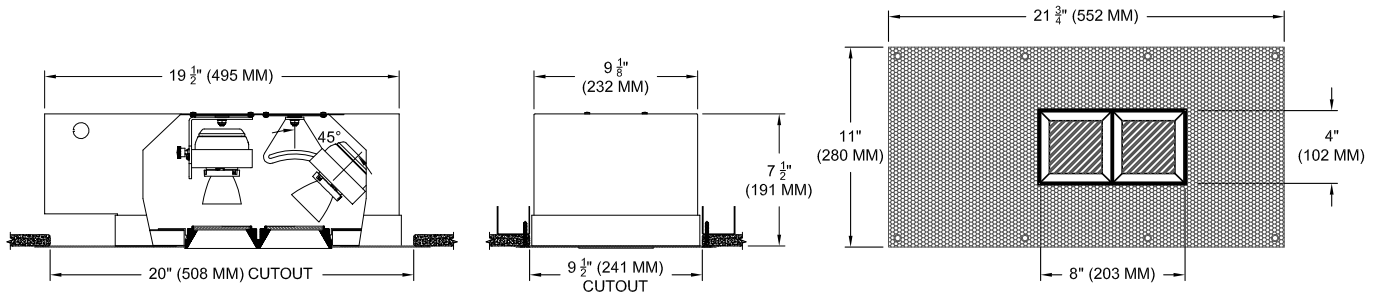

TYPE: _____

JOB: _____

SPECIFIER: _____

SPECIFICATIONS

HOUSING - Precision die-formed heavy gauge aluminum with flangeless trim and integrated screed edge.

MOUNTING - Install from below in sheetrock ceiling.

ELECTRICAL - Integral dimmable electronic driver with internal short circuit protection. 120v-277v primary, compatible with 0-10v dimmers. Also available for 120v phase control.

LAMP - (2) BridgeLux LED supplied with fixture. Available in 2700 or 3000K color temperature and 80 or 97 CRI..

LABELS - CSA-C,US, Damp location, Wet with ST trim.

SOCKET - Precision aluminum yoke with CNC machined lampholder assembly. Ulsocket™ allows easy field replacement of light engine.

LENS - Interchangeable reflector provides multiple beam patterns. Optional borosilicate lenses available for aperture.

TRIM - Flangeless, two piece die-cast aluminum pyramidal shield.

FINISH - Black powder paint housing. Aperture trim available in black and white as standard. Solid wood, additional colors and RAL palette available. Consult factory for custom finishes.

APPLICATIONS

Accent and downlighting in medium to high ceiling heights typically found in residential, commercial and retail applications. Suitable for new construction. Suitable for use in solid surface ceilings such as wood, stone, metal panel or glass.

ORDERING INFORMATION

HOUSING	TRIM	DRIVER	BEAMSPREAD	TRIM FINISH	APERTURE LENS
1057-2LEDB__-PH					
Universal Housing 8 = 80CRI 27 = 2700K 9 = 97CRI 30 = 3000K 35 = 3500K 40 = 4000K	ST = Shower Trim ZT = Zero Trim	125 = 120v-277v HE 127 = 120v-277v HO 1210 = 120v-277v VHO	15 = 15 Degrees 24 = 24 Degrees 38 = 38 Degrees 60 = 60 Degrees	P14 = White PXX = SLI Color WXX = Wood XXXX = RAL # CST = Custom	Blank = None 91A = Solite 92A = Supertex 93A = Frosted 95A = Full Prismatic

[CLICK HERE](#) for LED and driver performance information including wattage and lumen output or go to www.specialtylightingindustries.com.

SPECIALTY LIGHTING INDUSTRIES, INC.

NOTE: These specifications subject to change without notice.

www.specialtylightingindustries.com

1306 DORIS AVENUE, OCEAN, NJ 07712 USA 800.462.7812 732.517.0800 FAX 732.517.0971 © 1/14