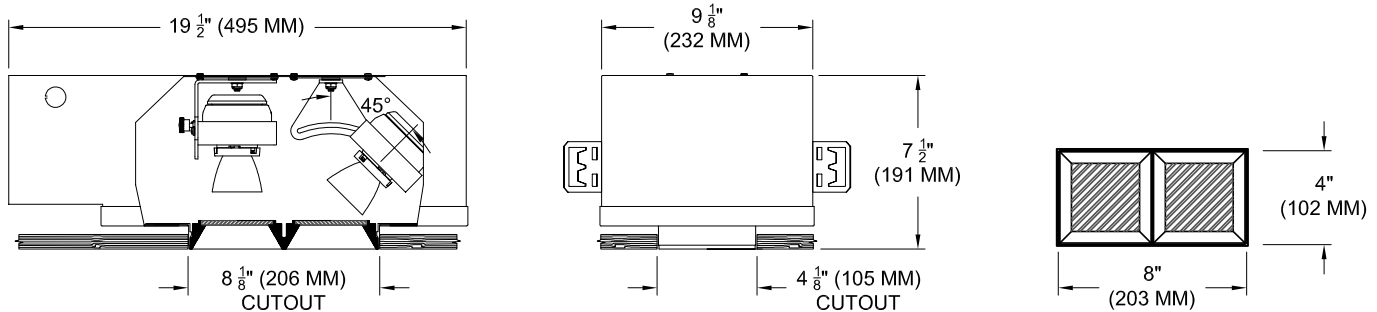

TYPE: _____

JOB: _____

SPECIFIER: _____

SPECIFICATIONS

HOUSING - Precision die-formed heavy gauge aluminum, adjustable mounting bracket and die-cast ceiling collar. Air-tight construction suitable for direct contact with insulation.

MOUNTING - Recessed in architectural ceiling.

ELECTRICAL - Integral dimmable electronic driver with internal short circuit protection. 120v-277v primary, compatible with 0-10v dimmers. Also available for 120v phase control.

LAMP - (2) BridgeLux LED supplied with fixture. Available in 2700 or 3000K color temperature and 80 or 97 CRI...

LABELS - CSA-C,US, Damp location, Wet with ST trim.

SOCKET - Precision aluminum yoke with CNC machined lampholder assembly. Ulsocket™ allows easy field replacement of light engine.

LENS - Interchangeable reflector provides multiple beam patterns. Optional borosilicate lenses available for aperture.

TRIM - Flangeless, two piece die-cast aluminum pyramidal shield.

FINISH - Black powder paint housing. Aperture trim available in black and white as standard. Solid wood, additional colors and RAL palette available. Consult factory for custom finishes.

APPLICATIONS

Accent and downlighting in medium to high ceiling heights typically found in residential, commercial and retail applications. Suitable for new construction. Suitable for use in solid surface ceilings such as wood, stone, metal panel or glass.

ORDERING INFORMATION

HOUSING	TRIM	DRIVER	BEAMSPREAD	TRIM FINISH	APERTURE LENS
1057-2LEDB__-AUH					
Universal Housing 8 = 80CRI 27 = 2700K 9 = 97CRI 30 = 3000K 35 = 3500K 40 = 4000K	ST = Shower Trim ZT = Zero Trim	125 = 120v-277v HE 127 = 120v-277v HO 1210 = 120v-277v VHO	15 = 15 Degrees 24 = 24 Degrees 38 = 38 Degrees 60 = 60 Degrees	P14 = White PXX = SLI Color WXX = Wood XXXX = RAL # CST = Custom	Blank = None 91A = Solite 92A = Supertex 93A = Frosted 95A = Full Prismatic

[CLICK HERE](#) for LED and driver performance information including wattage and lumen output or go to www.specialtylightingindustries.com.

SPECIALTY LIGHTING INDUSTRIES, INC.

NOTE: These specifications subject to change without notice.

www.specialtylightingindustries.com

1306 DORIS AVENUE, OCEAN, NJ 07712 USA 800.462.7812 732.517.0800 FAX 732.517.0971 © 01/14