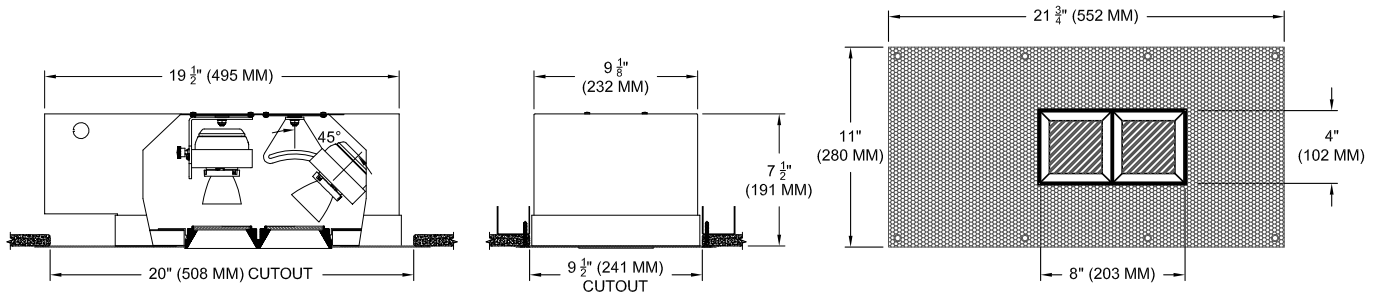

TYPE: _____

JOB: _____

SPECIFIER: _____

SPECIFICATIONS

HOUSING - Precision die-formed heavy gauge aluminum with flangeless trim and integrated screed edge. Airtight construction suitable for direct contact with insulation.

MOUNTING - Install from below in sheetrock ceiling.

ELECTRICAL - Integral dimmable electronic driver with internal short circuit protection. 120v-277v primary, compatible with 0-10v dimmers. Also available for 120v phase control.

LAMP - (2) BridgeLux LED supplied with fixture. Available in 2700 or 3000K color temperature and 80 or 97 CRI..

LABELS - CSA-C,US, Damp location, Wet with ST trim.

SOCKET - Precision aluminum yoke with CNC machined lampholder assembly. Ulsocket™ allows easy field replacement of light engine.

LENS - Interchangeable reflector provides multiple beam patterns. Optional borosilicate lenses available for aperture.

TRIM - Flangeless, two piece die-cast aluminum pyramidal shield.

FINISH - Black powder paint housing. Aperture trim available in black and white as standard. Solid wood, additional colors and RAL palette available. Consult factory for custom finishes.

APPLICATIONS

Accent and downlighting in medium to high ceiling heights typically found in residential, commercial and retail applications. Suitable for new construction. Suitable for use in solid surface ceilings such as wood, stone, metal panel or glass.

ORDERING INFORMATION

HOUSING	TRIM	DRIVER	BEAMSPREAD	TRIM FINISH	APERTURE LENS
1057-2LEDB__-APH					
Universal Housing 8 = 80CRI 27 = 2700K 9 = 97CRI 30 = 3000K 35 = 3500K 40 = 4000K	ST = Shower Trim ZT = Zero Trim	125 = 120v-277v HE 127 = 120v-277v HO 1210 = 120v-277v VHO	15 = 15 Degrees 24 = 24 Degrees 38 = 38 Degrees 60 = 60 Degrees	P14 = White PXX = SLI Color WXX = Wood XXXX = RAL # CST = Custom	Blank = None 91A = Solite 92A = Supertex 93A = Frosted 95A = Full Prismatic

[CLICK HERE](#) for LED and driver performance information including wattage and lumen output or go to www.specialtylightingindustries.com.

SPECIALTY LIGHTING INDUSTRIES, INC.

NOTE: These specifications subject to change without notice.

www.specialtylightingindustries.com

1306 DORIS AVENUE, OCEAN, NJ 07712 USA 800.462.7812 732.517.0800 FAX 732.517.0971 © 1/14