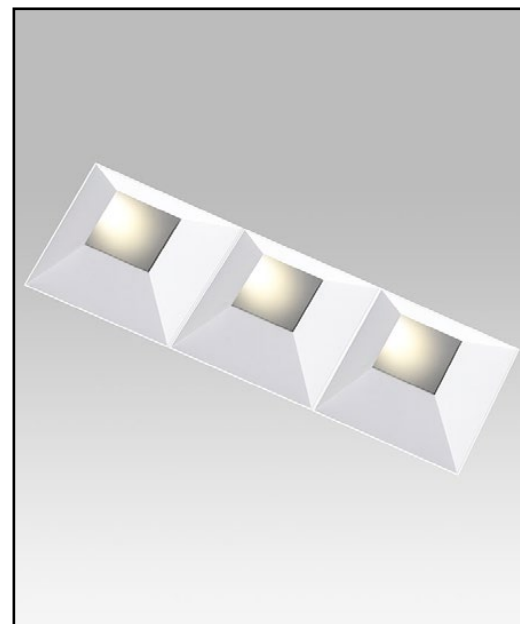

Triple lamp, metal halide, recessed accent light with nominal 4" x 12" (100mm x 305mm) rectangular 3 cell aperture and flangeless trim. Accent and downlighting in low to medium ceiling heights typically found in residential, commercial and retail applications. Zero trim can be used with in solid surface ceilings such as wood, stone, metal panel or glass.

JOB: _____
SPECIFIER: _____
TYPE: _____
QUANTITY: _____
SIGNATURE: _____

SPECIFICATIONS

HOUSING

- Precision die-formed heavy gauge aluminum

MOUNTING

- Recessed in architectural ceiling

ELECTRICAL

- Integral dimmable electronic or toroidal magnetic transformer
- 120v primary lead, (220v, 240v, 277v available), 11.75v secondary with overload protection / External thermoprotector

LAMP

- (3) MR-16, 50w max. supplied by others

SOCKET

- Precision die-formed aluminum yoke with CNC machined lampholder assembly
- G4/G6 ceramic socket with high temperature, teflon coated lead wires

LENS

- Clear pyrex safety lens
- Optional borosilicate lenses available for lampholder and aperture

TRIM

- Flangeless, three piece die-cast aluminum pyramidal shield

FINISH

- Black powder paint housing
- Aperture trim available in black and white as standard
- Solid wood, additional colors, RAL palette, custom finishes available

LABELS

- US, US tested to UL standards 1598, Damp location,