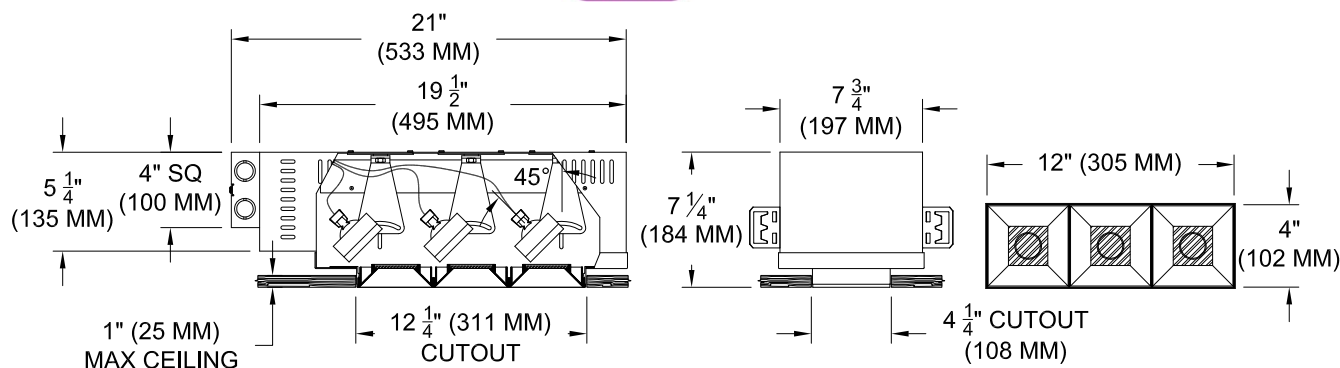

Triple lamp, metal halide, recessed accent light with nominal 4" x 12" (100mm x 305mm) rectangular 3 cell aperture and flangeless trim. Accent and downlighting in low to medium ceiling heights typically found in residential, commercial and retail applications. Zero trim can be used with in solid surface ceilings such as wood, stone, metal panel or glass.

LABELS

-  US, US tested to UL standards 1598, Damp location,

ORDERING INFORMATION

MODEL	TRIM	TRANSFORMER	LENS HOLDER	LAMP LENS	TRIM FINISH	APERTURE LENS
1050-3MR16-UH	ZT	/				
Universal Housing	ZT=Zero Trim	TX=Magnetic / 120v* EX=Electronic / 220v EXS=Elect SORAA / 240v 2EX=Elect 2 Circuit / 277v 2EXS=Elect 2 Circuit SORAA RX=Remote *Standard 120v	CL=Conical FL=Flat IL=Indexed* *92L Only	90L = Clear-Standard 91L = Solite 92L = Supertex 93L = Frosted 97L = Black Hexcell 98L = UV	P14 = White BLK=Black PXX = SLI Color WXX = Wood XXXX = RAL # CST = Custom	Blank= None 91A = Solite 92A = Supertex 93A = Frosted 95A = Full Prismatic