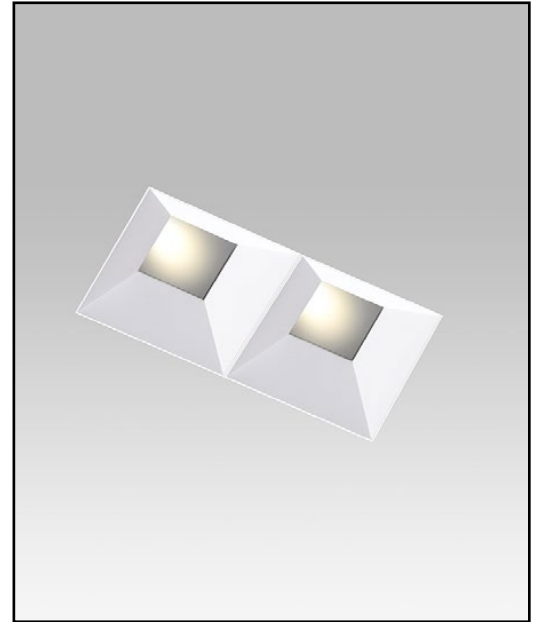

Dual lamp, solid state light engine, recessed accent light with nominal 4"x 8" (100mm x 200mm) rectangular 2 cell aperture and optional glass diffuser. Accent and downlighting in medium to high ceiling heights typically found in residential, commercial and retail applications. Suitable for new construction. AmbientDim™ provides Superior CRI at all dimming levels.

JOB: _____
SPECIFIER: _____
TYPE: _____
QUANTITY: _____
SIGNATURE: _____

SPECIFICATIONS

HOUSING

- Precision die-formed heavy gauge aluminum

MOUNTING

- Recessed in architectural ceiling

ELECTRICAL

- Integral dimmable electronic driver with internal short circuit protection

LAMP

- (2) AmbientDim™ LED supplied with fixture

SOCKET

- Precision aluminum yoke with CNC machined lampholder assembly

LENS

- Interchangeable reflector provides multiple beam patterns
- Optional borosilicate lenses available for aperture

TRIM

- Flangeless, two piece die-cast aluminum pyramidal shield

FINISH

- Black powder paint housing
- Aperture trim available in black and white as standard
- Solid wood, additional colors, RAL palette, custom finishes available

LABELS

- US, US tested to UL standards 1598, Damp location

ORDERING INFORMATION

SECTION

SECTION

REFLECTED PLAN VIEW

Hangar bars sold separately

1050-2LED-AD-UH	TRIM	SOURCE / DRIVER	BEAMSPREAD	TRIM FINISH	APERTURE LENS
		AD14 /			
Universal Housing Ambient Dimming LED *CCT Max 3000K-1900K	ZT=Zero Trim	AD14=350ma, 14.5W, 1000lm C1 =0-10V dimming, 1%, 120-277v C2 =TRIAC/ELV 2-wire, 1% 120v (Lead/Trail Edge) E1 =EldoLED 0-10V Logarithmic Dim, 0.1%, 120-277v E2 =EldoLED DALI, 0.1%, 120-277v E3 =EldoLED 0-10V Linear Dim, 0.1%, 120-277v L2 =Lutron Hi-lume 1% 2-wire LED driver (120v forward phase) LTB =Lutron Hi-lume 1% EcoSys LED driver, 1%, 120-277v, Soft-on, Fade-to-Black (LDE1) LTP =Lutron Hi-lume Premier 0.1%, Fade-to-Black digital Ecosystem, 120-277v (PEQ0)	15 = 15 Degrees 24 = 24 Degrees 38 = 38 Degrees 60 = 60 Degrees	P14 = White BLK=Black PXX = SLI Color WXX = Wood XXXX = RAL # CST = Custom	Blank= None 90A = Clear 91A = Solite 92A = Supertex 93A = Frosted

www.specialtylightingindustries.com
1306 Doris Avenue, Ocean, NJ 07712 USA
800.462.7812 732.517.0800 FAX:732.517.0971

Patent Pending. These specifications subject to change without notice.