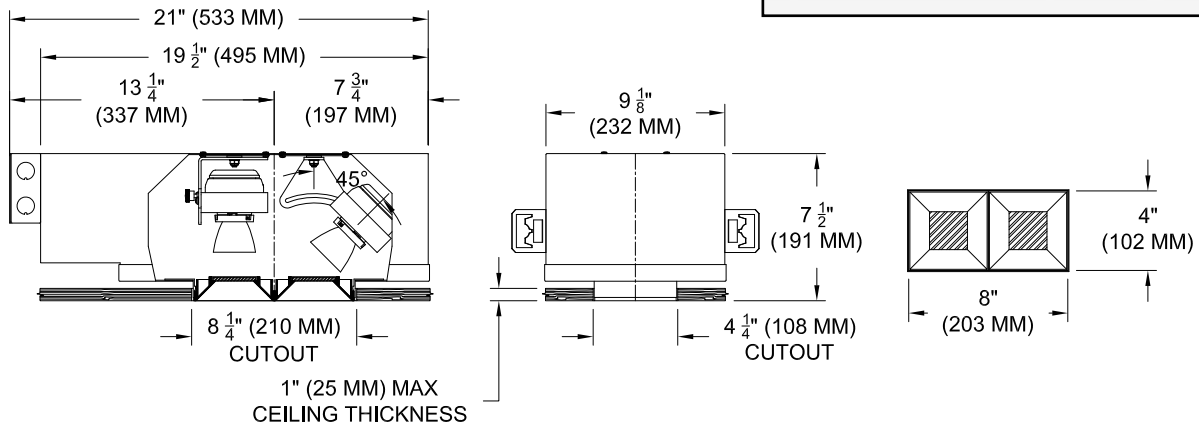

LABELS

-  US, US tested to UL standards 1598, Damp location

ORDERING INFORMATION

SECTION

SECTION

REFLECTED PLAN VIEW

Hangar bars sold separately

1050-2LED-AD-UH	TRIM	SOURCE / DRIVER	BEAMSPREAD	TRIM FINISH	APERTURE LENS
		AD14 /			
Universal Housing Ambient Dimming LED *CCT Max 3000K-1900K	ZT=Zero Trim	AD14=350ma, 14.5W, 1000lm C1 =0-10V dimming, 1%, 120-277v C2 =TRIAC/ELV 2-wire, 1% 120v (Lead/Trail Edge) E1 =EldoLED 0-10V Logarithmic Dim, 0.1%, 120-277v E2 =EldoLED DALI, 0.1%, 120-277v E3 =EldoLED 0-10V Linear Dim, 0.1%, 120-277v L2 =Lutron Hi-lume 1% 2-wire LED driver (120v forward phase) LTB =Lutron Hi-lume 1% EcoSys LED driver, 1%, 120-277v, Soft-on, Fade-to-Black (LDE1) LTP =Lutron Hi-lume Premier 0.1%, Fade-to-Black digital Ecosystem, 120-277v (PEQ0)	15 = 15 Degrees 24 = 24 Degrees 38 = 38 Degrees 60 = 60 Degrees	P14 = White BLK =Black PXX = SLI Color WXX = Wood XXXX = RAL # CST = Custom	Blank = None 90A = Clear 91A = Solite 92A = Supertex 93A = Frosted